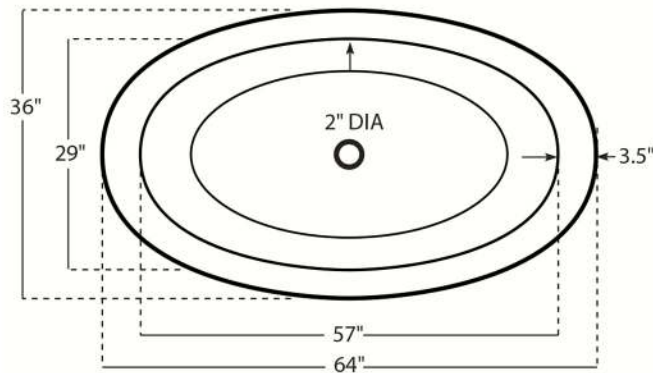

NBT-DAK DAKOTA Freestanding Copper Bath Tub

Requested By: _____

Specific Features: _____

STANDARD SPECIFICATIONS:

- Double Walled
- Outside dimensions: 64" x 36" x 24"
- Inside dimensions: 57" x 29" x 21"
- Hand-hammered Antique Finish
- Artisan hand crafted
- 16-gauge recycled copper construction
- Standard U.S. Plumbing Connection
- 2" Drain/ 3.5" Rim/ 2.5" Overflow
- Tolerance = +/- 1/2"
- Made in Mexico