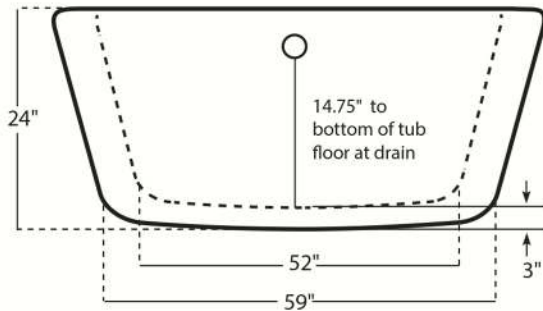

NBT-DAK DAKOTA Freestanding Copper Bath Tub

Requested By: _____

Specific Features: _____

STANDARD SPECIFICATIONS:

- Double Walled
- Outside dimensions: 64" x 36" x 24"
- Inside dimensions: 57" x 29" x 21"
- Hand-hammered Antique Finish
- Artisan hand crafted
- 16-gauge recycled copper construction
- Standard U.S. Plumbing Connection
- 2" Drain/ 3.5" Rim/ 2.5" Overflow
- Tolerance = +/- 1/2"
- Made in Mexico