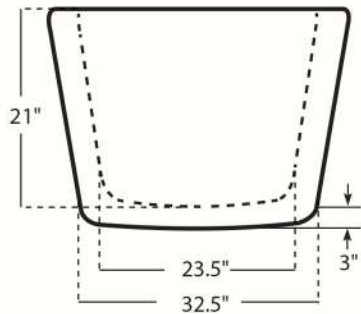

NBT-DAK DAKOTA Freestanding Copper Bath Tub

Requested By: _____

Specific Features: _____

STANDARD SPECIFICATIONS:

- Double Walled
- Outside dimensions: 64" x 36" x 24"
- Inside dimensions: 57" x 29" x 21"
- Hand-hammered Antique Finish
- Artisan hand crafted
- 16-gauge recycled copper construction
- Standard U.S. Plumbing Connection
- 2" Drain/ 3.5" Rim/ 2.5" Overflow
- Tolerance = +/- 1/2"
- Made in Mexico