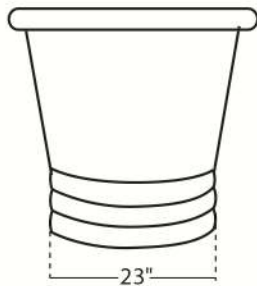

NBT-ADA-72-ADAMO
Freestanding Copper Bath Tub

Requested By:

Specific Features:

STANDARD SPECIFICATIONS:

- 16 Gauge Copper
- Outside Dimensions: 72" x 32" x 32"
- Hand-hammered Antique Finish
- Artisan hand crafted
- 16-gauge recycled copper construction
- Standard U.S. Plumbing Connection
- 2" Drain/ 2.5" Rim/ 2.5" Overflow
- Tolerance = +/- 1/2"
- Made in Mexico

WARRANTY:

1. Limited lifetime warranty
2. See www.Novatto.com for details

NOTES

Novatto reserves the right (1) to make changes in specifications and materials, and (2) to change or discontinue models, both without notice or obligation. Dimensions are for reference only, see www.Novatto.com for finish options and product availability.

Novatto Inc
TOLL FREE 844.404.4242
www.Novatto.com