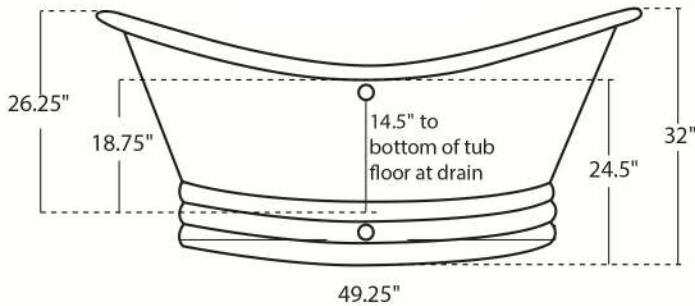

**NBT-ADA-72-ADAMO**  
**Freestanding Copper Bath Tub**

Requested By:

---

Specific Features:

---

**STANDARD SPECIFICATIONS:**

- 16 Gauge Copper
- Outside Dimensions: 72" x 32" x 32"
- Hand-hammered Antique Finish
- Artisan hand crafted
- 16-gauge recycled copper construction
- Standard U.S. Plumbing Connection
- 2" Drain/ 2.5" Rim/ 2.5" Overflow
- Tolerance = +/- 1/2"
- Made in Mexico