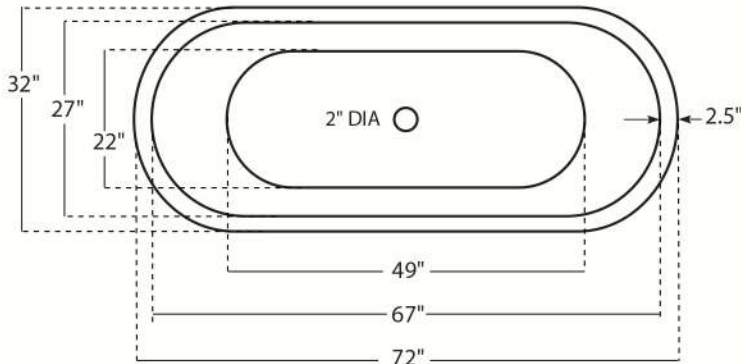

**NBT-ADA-72-ADAMO**  
**Freestanding Copper Bath Tub**

Requested By:

---

Specific Features:

---

**STANDARD SPECIFICATIONS:**

- 16 Gauge Copper
- Outside Dimensions: 72" x 32" x 32"
- Hand-hammered Antique Finish
- Artisan hand crafted
- 16-gauge recycled copper construction
- Standard U.S. Plumbing Connection
- 2" Drain/ 2.5" Rim/ 2.5" Overflow
- Tolerance = +/- 1/2"
- Made in Mexico