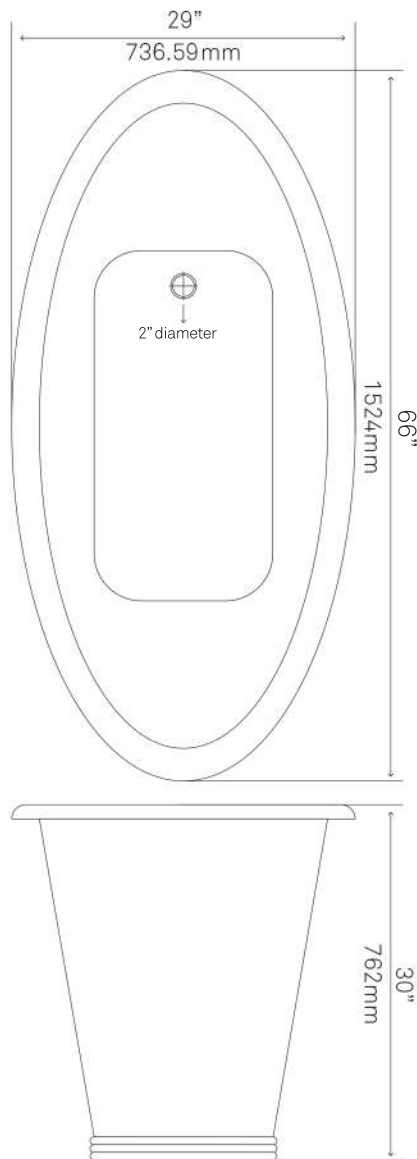

NOVATTO

NBT-ADA-66-ADAMO Freestanding Copper Bath Tub

Requested By:

Specific Features:

STANDARD SPECIFICATIONS:

- 16 Gauge Copper
- Outside Dimensions: 66" x 29" x 30"
- Hand-hammered Antique Finish
- Artisan hand crafted
- 16-gauge recycled copper construction
- Standard U.S. Plumbing Connection
- 2" Drain/ 2.5" Rim/ 2.5" Overflow
- Tolerance = +/- 1/2"
- Made in Mexico