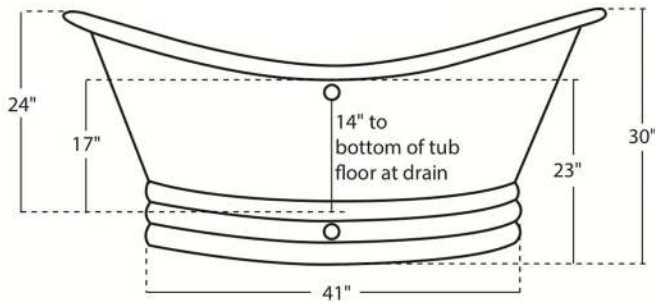

NBT-ADA-60-ADAMO
Freestanding Copper Bath Tub

Requested By:

Specific Features:

STANDARD SPECIFICATIONS:

- 16 Gauge Copper
- Outside Dimensions: 60" x 29" x 30"
- Hand-hammered Antique Finish
- Artisan hand crafted
- 16-gauge recycled copper construction
- Standard U.S. Plumbing Connection
- 2" Drain/ 2.5" Rim/ 2.5" Overflow
- Tolerance = +/- 1/2"
- Made in Mexico