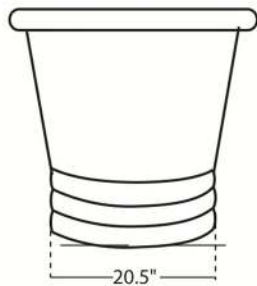

NBT-ADA-60-ADAMO
Freestanding Copper Bath Tub

Requested By:

Specific Features:

STANDARD SPECIFICATIONS:

- 16 Gauge Copper
- Outside Dimensions: 60" x 29" x 30"
- Hand-hammered Antique Finish
- Artisan hand crafted
- 16-gauge recycled copper construction
- Standard U.S. Plumbing Connection
- 2" Drain/ 2.5" Rim/ 2.5" Overflow
- Tolerance = +/- 1/2"
- Made in Mexico