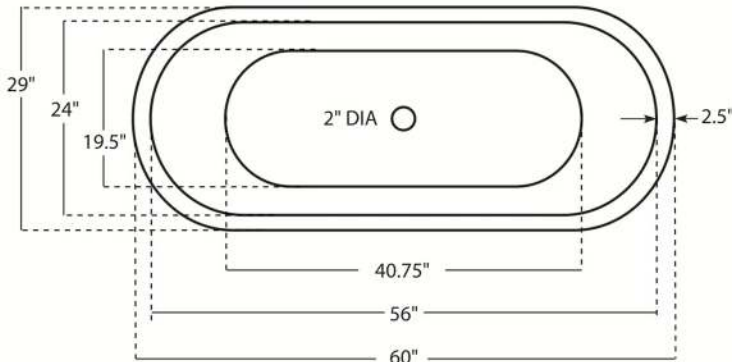

NBT-ADA-60-ADAMO
Freestanding Copper Bath Tub

Requested By:

Specific Features:

STANDARD SPECIFICATIONS:

- 16 Gauge Copper
- Outside Dimensions: 60" x 29" x 30"
- Hand-hammered Antique Finish
- Artisan hand crafted
- 16-gauge recycled copper construction
- Standard U.S. Plumbing Connection
- 2" Drain/ 2.5" Rim/ 2.5" Overflow
- Tolerance = +/- 1/2"
- Made in Mexico