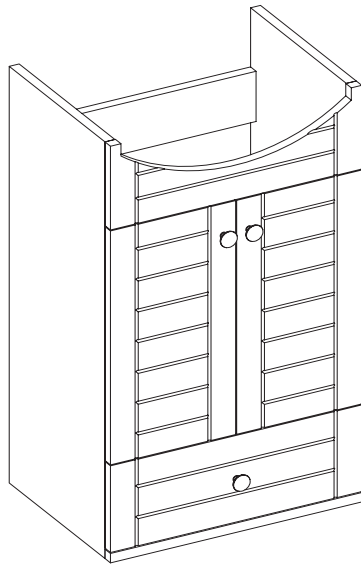

MINI & METRO with Ceramic Sinks

VANITY 24"

no drawer!

Code	Description	List Price
M24TW	METRO 24" THERMAFOIL VANITY IN WHITE	\$205

Ceramic Sinks (approx. sink dimensions below):

M24W4	METRO 24" WHITE CERAMIC TOP 4"	\$260
-------	--------------------------------	-------

METRO

VANITY 26"

M26TW	METRO 26" THERMAFOIL VANITY IN WHITE	\$410
-------	--------------------------------------	-------

Ceramic Sinks (approx. sink dimensions below):

C26W1	CAPRI 26" WHITE CERAMIC TOP 1 HOLE	\$340
C26W4	CAPRI 26" WHITE CERAMIC TOP 4"	\$340
C26W8	CAPRI 26" BISCUIT CERAMIC TOP 8"	\$340
C26B1	CAPRI 26" BISCUIT CERAMIC TOP 1 HOLE	\$400
C26B4	CAPRI 26" BISCUIT CERAMIC TOP 4"	\$400
C26B8	CAPRI 26" BISCUIT CERAMIC TOP 8"	\$400