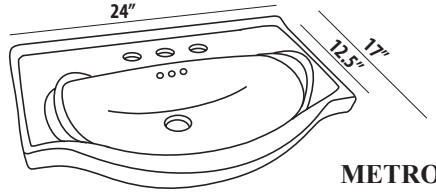

MINI & METRO with Ceramic Sinks

VANITY 24"

no drawer!

Code	Description	List Price
M24TW	METRO 24" THERMAFOIL VANITY IN WHITE	\$205

Ceramic Sinks (approx. sink dimensions below):

M24W4	METRO 24" WHITE CERAMIC TOP 4"	\$260
-------	--------------------------------	-------

METRO

VANITY 26"

M26TW	METRO 26" THERMAFOIL VANITY IN WHITE	\$410
-------	--------------------------------------	-------

Ceramic Sinks (approx. sink dimensions below):

C26W1	CAPRI 26" WHITE CERAMIC TOP 1 HOLE	\$340
C26W4	CAPRI 26" WHITE CERAMIC TOP 4"	\$340
C26W8	CAPRI 26" BISCUIT CERAMIC TOP 8"	\$340
C26B1	CAPRI 26" BISCUIT CERAMIC TOP 1 HOLE	\$400
C26B4	CAPRI 26" BISCUIT CERAMIC TOP 4"	\$400
C26B8	CAPRI 26" BISCUIT CERAMIC TOP 8"	\$400