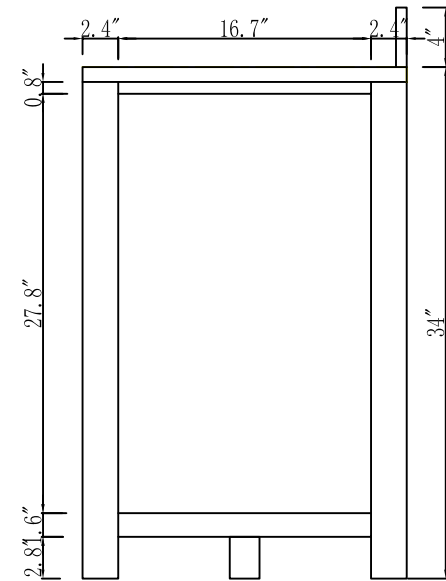

MODEL: MADISON 72WCF