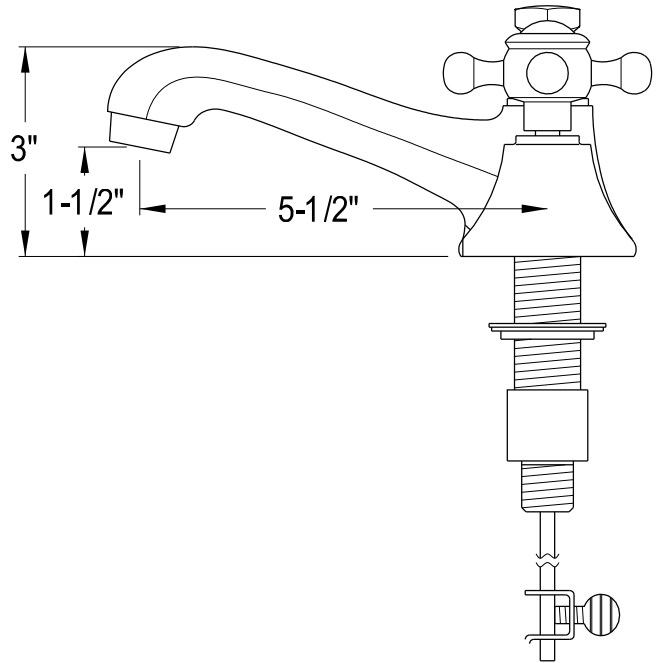

**MODEL: MADISON 72WCF**

WATER  
CREATION

## TECHNICAL DATASHEET

Water Creation London Classic  
Wide Spread Lavatory Faucet  
F2-0009-01-BX

### PRODUCT SPECIFICATION

Construction: 100% Solid Brass  
Connection: 1/2" IPS

Finish: Chrome  
Handle Style: British Cross  
Sink Hole Required: 3  
Spout Height: 1-1/2" Aerator, 3" Overall  
Spout Reach: 5-1/2"  
Flow Rate: 2.0 GPM @ 60 PSI