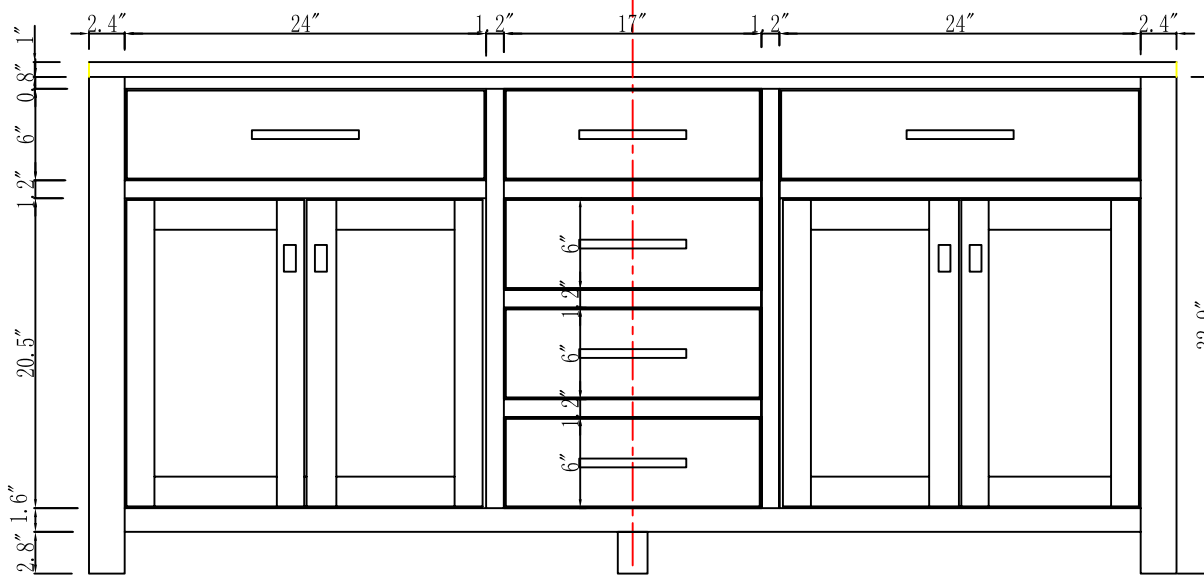

MODEL: MADISON 72WCF