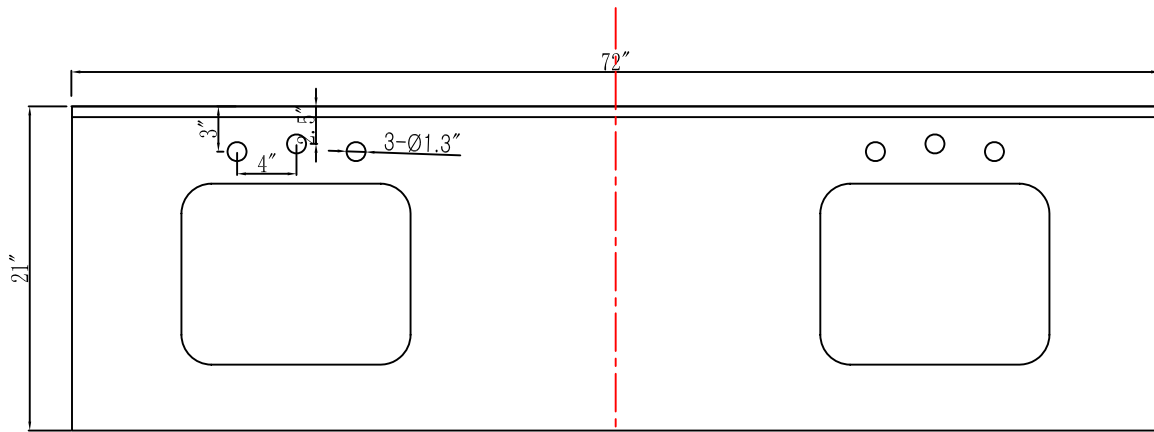

**MODEL: MADISON 72WCF**

WATER  
CREATION

## TECHNICAL DATASHEET

Water Creation London Classic  
Wide Spread Lavatory Faucet  
F2-0009-01-BX

### PRODUCT SPECIFICATION

Construction: 100% Solid Brass  
Connection: 1/2" IPS

Finish: Chrome  
Handle Style: British Cross  
Sink Hole Required: 3  
Spout Height: 1-1/2" Aerator, 3" Overall  
Spout Reach: 5-1/2"  
Flow Rate: 2.0 GPM @ 60 PSI