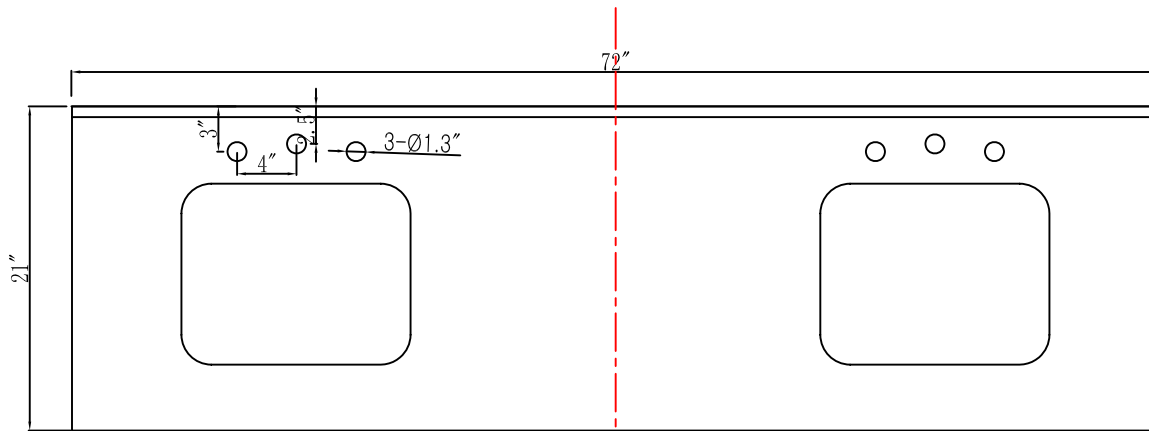

MODEL: MADISON 72GF

WATER
CREATION

TECHNICAL DATASHEET

Water Creation London Classic
Wide Spread Lavatory Faucet
F2-0009-01-BX

PRODUCT SPECIFICATION

Construction: 100% Solid Brass
Connection: 1/2" IPS

Finish: Chrome
Handle Style: British Cross
Sink Hole Required: 3
Spout Height: 1-1/2" Aerator, 3" Overall
Spout Reach: 5-1/2"
Flow Rate: 2.0 GPM @ 60 PSI