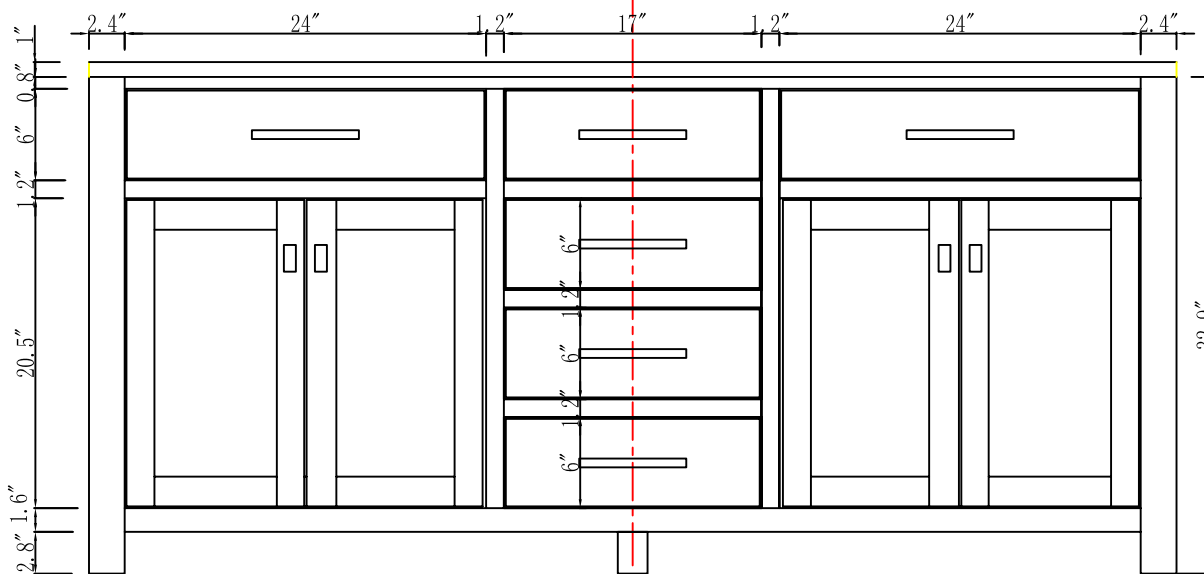

MODEL: MADISON 72GF

WATER
CREATION

TECHNICAL DATASHEET

Water Creation London Classic
Wide Spread Lavatory Faucet
F2-0009-01-BX

PRODUCT SPECIFICATION

Construction: 100% Solid Brass
Connection: 1/2" IPS

Finish: Chrome
Handle Style: British Cross
Sink Hole Required: 3
Spout Height: 1-1/2" Aerator, 3" Overall
Spout Reach: 5-1/2"
Flow Rate: 2.0 GPM @ 60 PSI