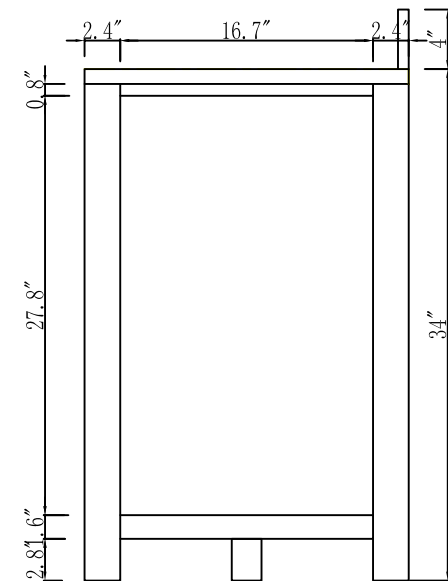

MODEL: MADISON 72GF

WATER
CREATION

TECHNICAL DATASHEET

Water Creation London Classic
Wide Spread Lavatory Faucet
F2-0009-01-BX

PRODUCT SPECIFICATION

Construction: 100% Solid Brass
Connection: 1/2" IPS

Finish: Chrome
Handle Style: British Cross
Sink Hole Required: 3
Spout Height: 1-1/2" Aerator, 3" Overall
Spout Reach: 5-1/2"
Flow Rate: 2.0 GPM @ 60 PSI