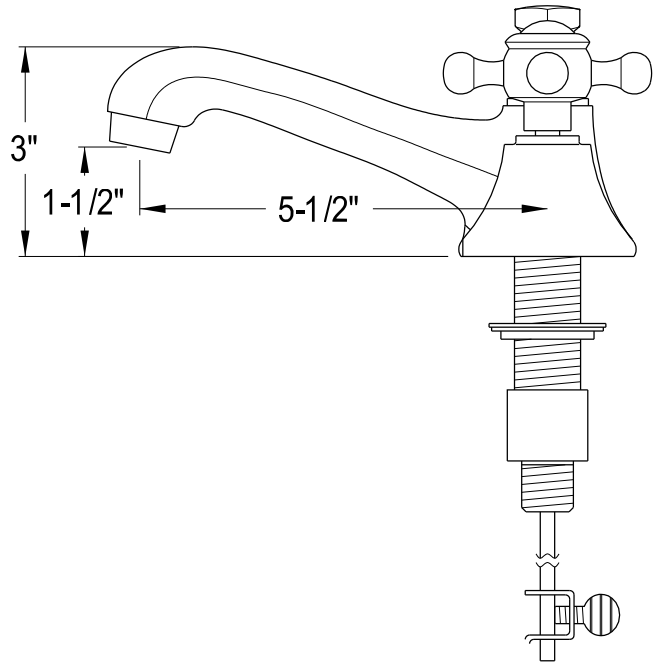

MODEL: MADISON 72GF

WATER
CREATION

TECHNICAL DATASHEET

Water Creation London Classic
Wide Spread Lavatory Faucet
F2-0009-01-BX

PRODUCT SPECIFICATION

Construction: 100% Solid Brass
Connection: 1/2" IPS

Finish: Chrome
Handle Style: British Cross
Sink Hole Required: 3
Spout Height: 1-1/2" Aerator, 3" Overall
Spout Reach: 5-1/2"
Flow Rate: 2.0 GPM @ 60 PSI