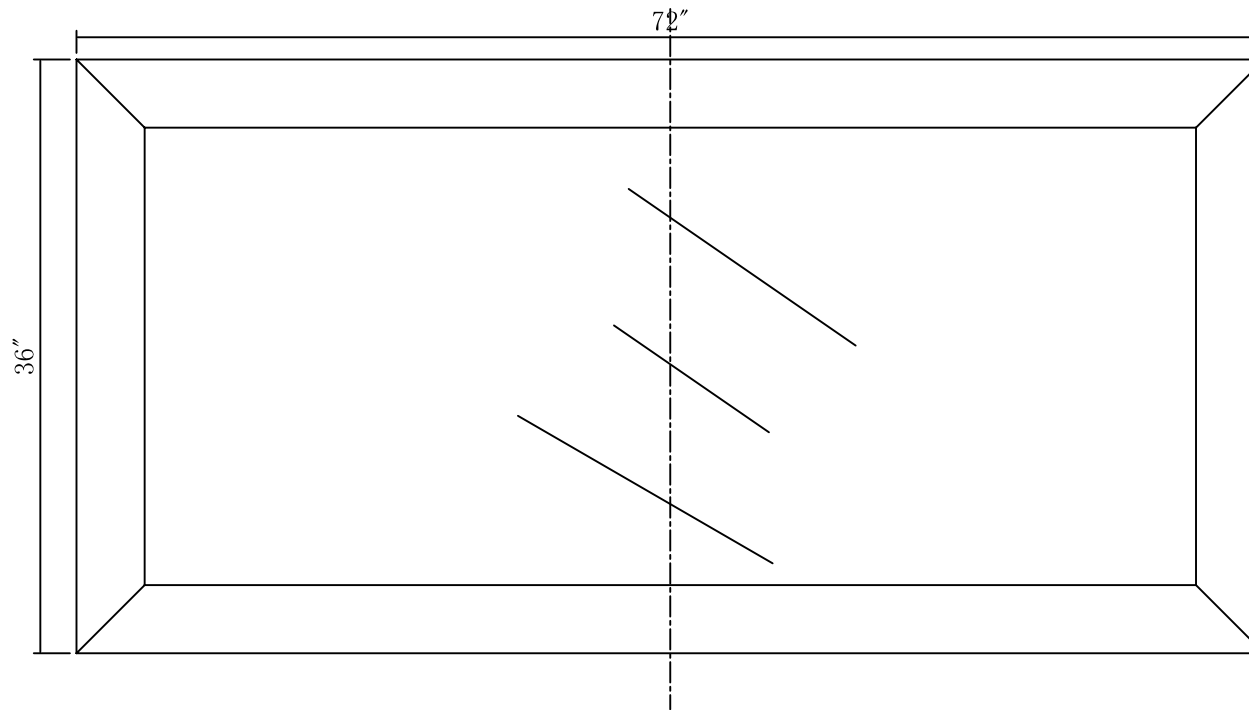

MODEL: MADISON 72GBF

WATER
CREATION

TECHNICAL DATASHEET

Water Creation London Classic
Wide Spread Lavatory Faucet
F2-0009-01-BX

PRODUCT SPECIFICATION

Construction: 100% Solid Brass
Connection: 1/2" IPS

Finish: Chrome
Handle Style: British Cross
Sink Hole Required: 3
Spout Height: 1-1/2" Aerator, 3" Overall
Spout Reach: 5-1/2"
Flow Rate: 2.0 GPM @ 60 PSI