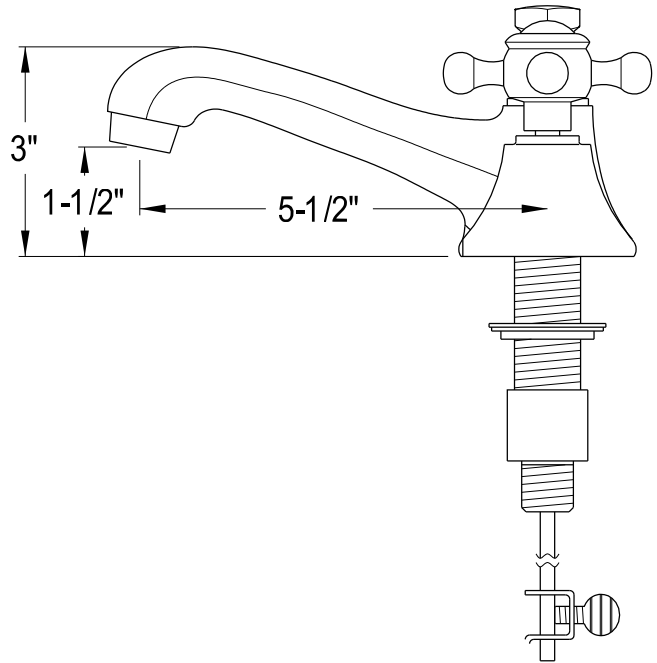

MODEL: MADISON 72GBF

WATER
CREATION

TECHNICAL DATASHEET

Water Creation London Classic
Wide Spread Lavatory Faucet
F2-0009-01-BX

PRODUCT SPECIFICATION

Construction: 100% Solid Brass
Connection: 1/2" IPS

Finish: Chrome
Handle Style: British Cross
Sink Hole Required: 3
Spout Height: 1-1/2" Aerator, 3" Overall
Spout Reach: 5-1/2"
Flow Rate: 2.0 GPM @ 60 PSI