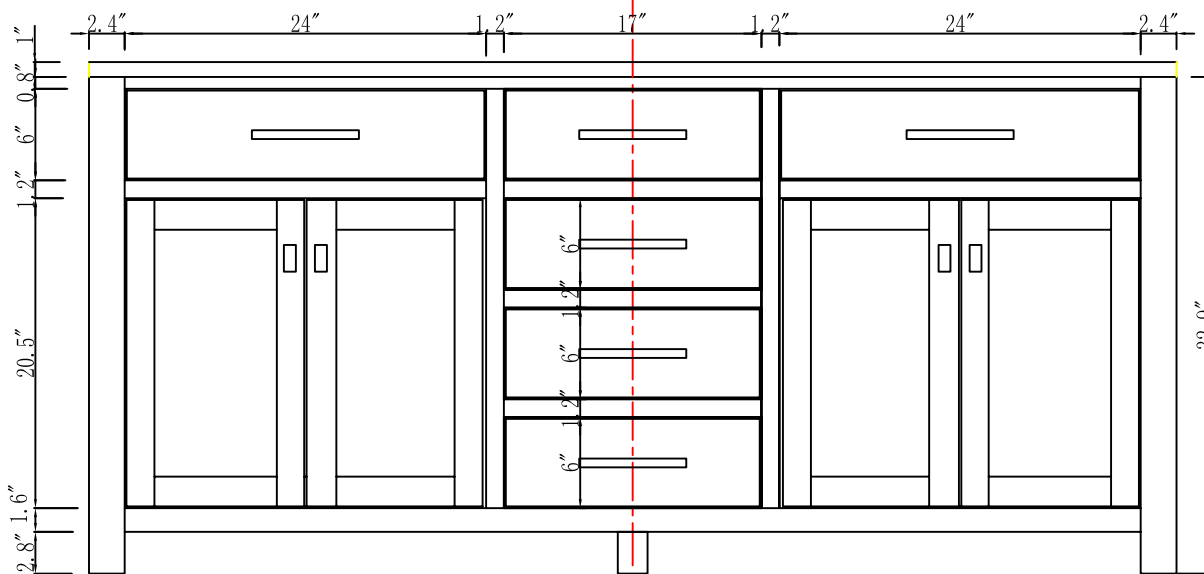

MODEL: MADISON 72GBF

WATER
CREATION

TECHNICAL DATASHEET

Water Creation London Classic
Wide Spread Lavatory Faucet
F2-0009-01-BX

PRODUCT SPECIFICATION

Construction: 100% Solid Brass
Connection: 1/2" IPS

Finish: Chrome
Handle Style: British Cross
Sink Hole Required: 3
Spout Height: 1-1/2" Aerator, 3" Overall
Spout Reach: 5-1/2"
Flow Rate: 2.0 GPM @ 60 PSI