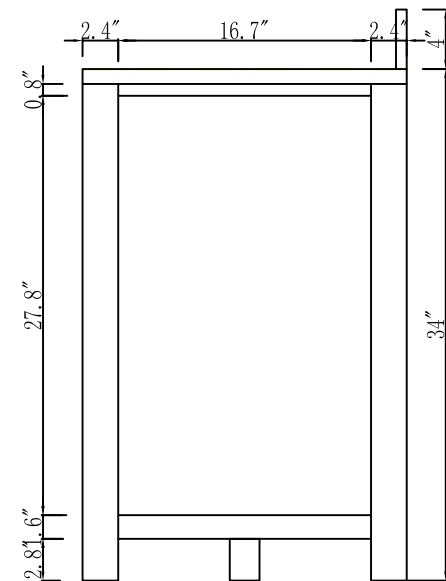

MODEL: MADISON 72GBF

WATER
CREATION

TECHNICAL DATASHEET

Water Creation London Classic
Wide Spread Lavatory Faucet
F2-0009-01-BX

PRODUCT SPECIFICATION

Construction: 100% Solid Brass
Connection: 1/2" IPS

Finish: Chrome
Handle Style: British Cross
Sink Hole Required: 3
Spout Height: 1-1/2" Aerator, 3" Overall
Spout Reach: 5-1/2"
Flow Rate: 2.0 GPM @ 60 PSI