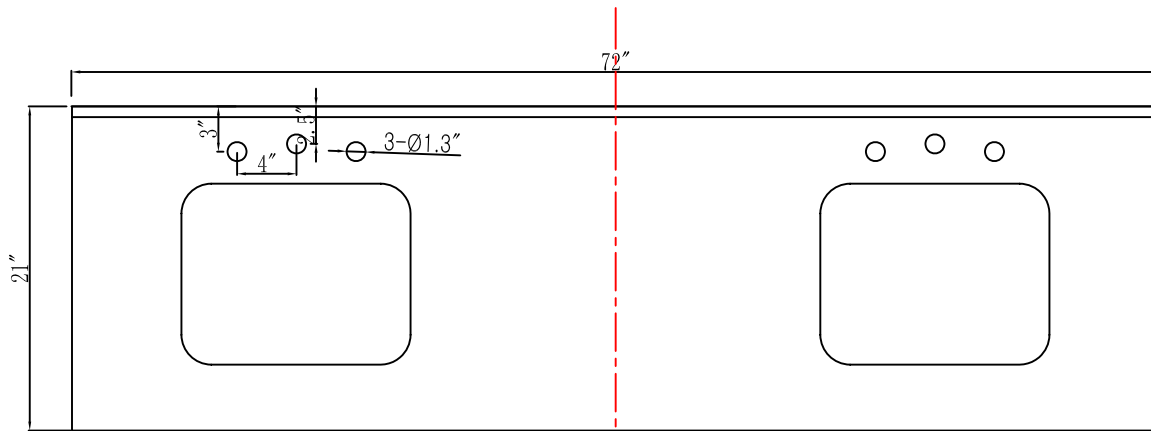

MODEL: MADISON 72GBF

WATER
CREATION

TECHNICAL DATASHEET

Water Creation London Classic
Wide Spread Lavatory Faucet
F2-0009-01-BX

PRODUCT SPECIFICATION

Construction: 100% Solid Brass
Connection: 1/2" IPS

Finish: Chrome
Handle Style: British Cross
Sink Hole Required: 3
Spout Height: 1-1/2" Aerator, 3" Overall
Spout Reach: 5-1/2"
Flow Rate: 2.0 GPM @ 60 PSI