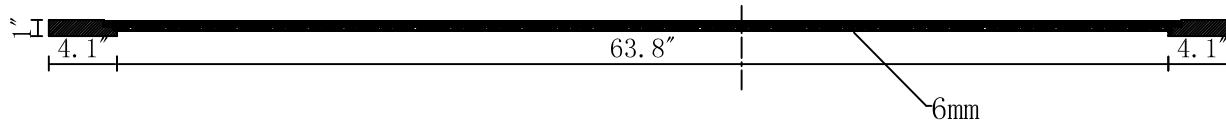

MODEL: MADISON 72GBF

WATER
CREATION

TECHNICAL DATASHEET

Water Creation London Classic
Wide Spread Lavatory Faucet
F2-0009-01-BX

PRODUCT SPECIFICATION

Construction: 100% Solid Brass
Connection: 1/2" IPS

Finish: Chrome
Handle Style: British Cross
Sink Hole Required: 3
Spout Height: 1-1/2" Aerator, 3" Overall
Spout Reach: 5-1/2"
Flow Rate: 2.0 GPM @ 60 PSI