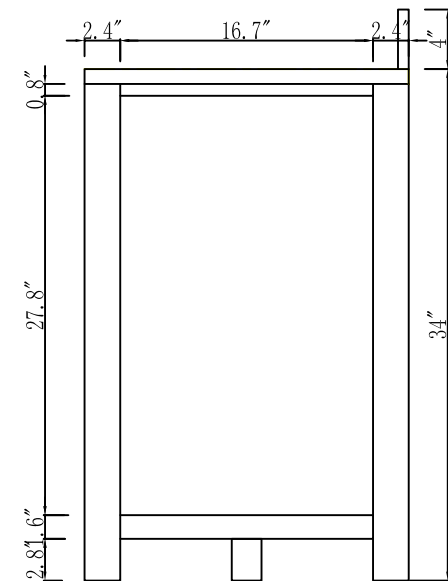

MODEL: MADISON 72EF