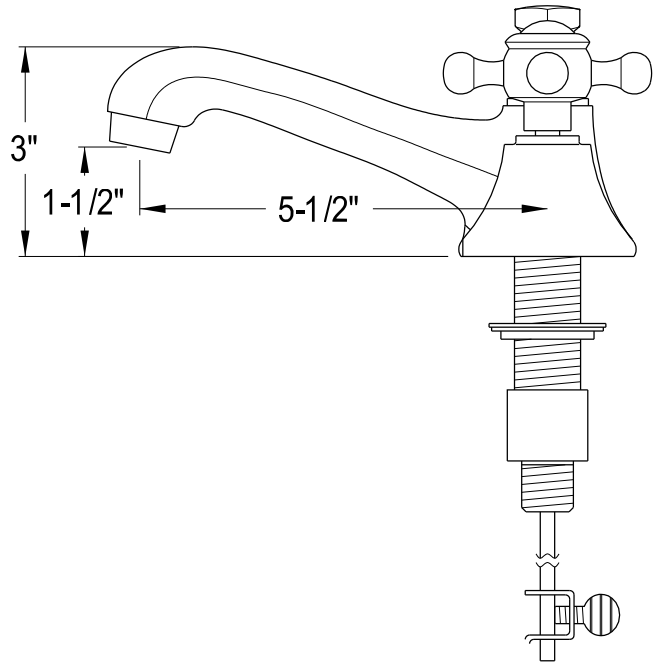

**MODEL: MADISON 72EF**

WATER  
CREATION

## TECHNICAL DATASHEET

Water Creation London Classic  
Wide Spread Lavatory Faucet  
F2-0009-01-BX

### PRODUCT SPECIFICATION

Construction: 100% Solid Brass  
Connection: 1/2" IPS

Finish: Chrome  
Handle Style: British Cross  
Sink Hole Required: 3  
Spout Height: 1-1/2" Aerator, 3" Overall  
Spout Reach: 5-1/2"  
Flow Rate: 2.0 GPM @ 60 PSI