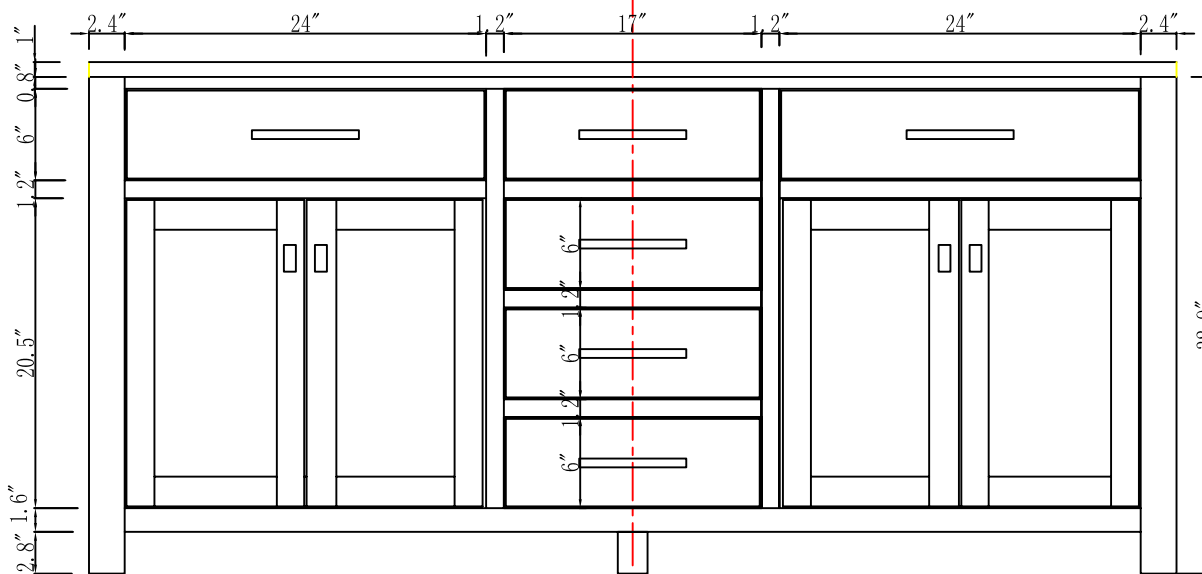

MODEL: MADISON 72EF