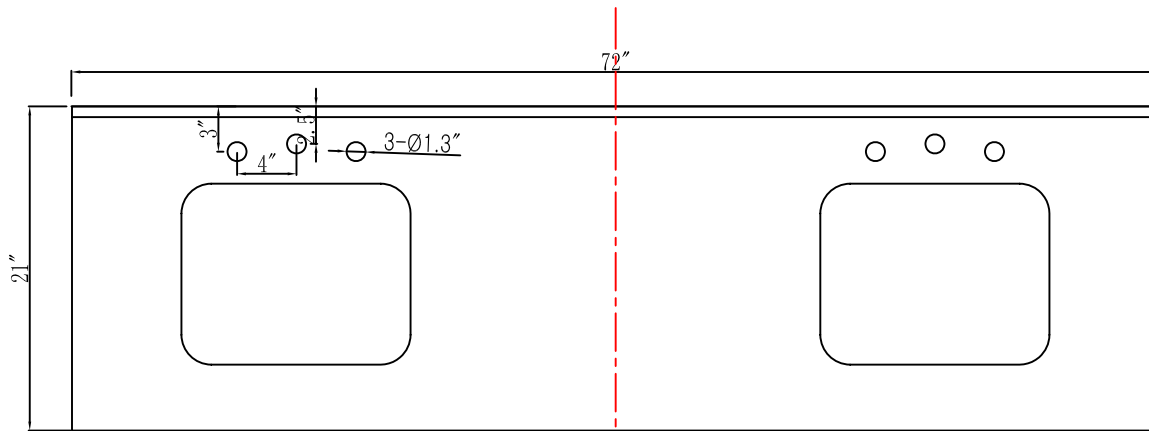

**MODEL: MADISON 72EF**

WATER  
CREATION

## TECHNICAL DATASHEET

Water Creation London Classic  
Wide Spread Lavatory Faucet  
F2-0009-01-BX

### PRODUCT SPECIFICATION

Construction: 100% Solid Brass  
Connection: 1/2" IPS

Finish: Chrome  
Handle Style: British Cross  
Sink Hole Required: 3  
Spout Height: 1-1/2" Aerator, 3" Overall  
Spout Reach: 5-1/2"  
Flow Rate: 2.0 GPM @ 60 PSI