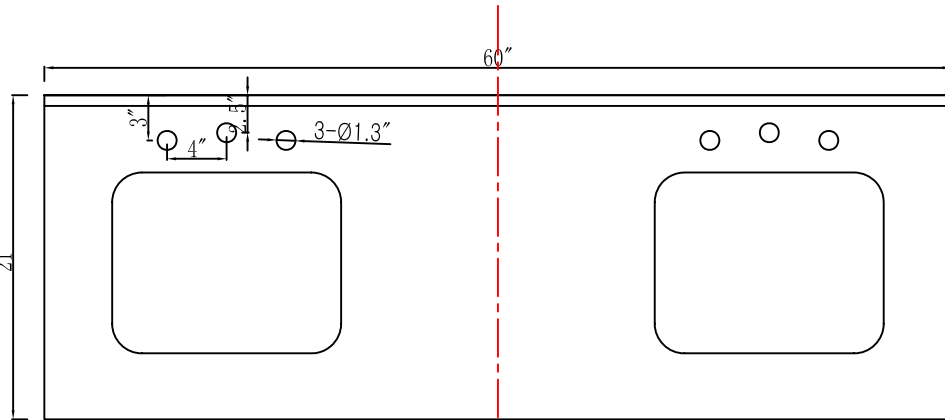

MODEL: MADISON 60WF

WATER
CREATION

TECHNICAL DATASHEET

Water Creation London Classic
Wide Spread Lavatory Faucet
F2-0009-01-BX

PRODUCT SPECIFICATION

Construction: 100% Solid Brass
Connection: 1/2" IPS

Finish: Chrome
Handle Style: British Cross
Sink Hole Required: 3
Spout Height: 1-1/2" Aerator, 3" Overall
Spout Reach: 5-1/2"
Flow Rate: 2.0 GPM @ 60 PSI