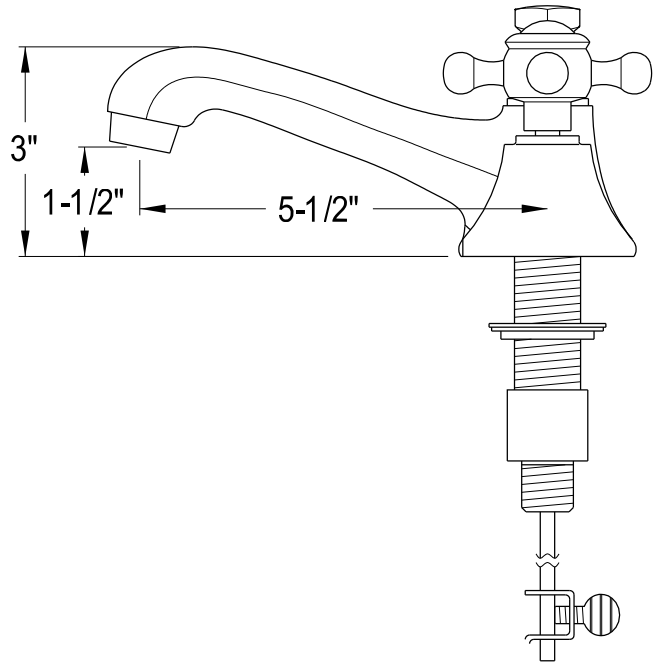

MODEL: MADISON 60WF

WATER
CREATION

TECHNICAL DATASHEET

Water Creation London Classic
Wide Spread Lavatory Faucet
F2-0009-01-BX

PRODUCT SPECIFICATION

Construction: 100% Solid Brass
Connection: 1/2" IPS

Finish: Chrome
Handle Style: British Cross
Sink Hole Required: 3
Spout Height: 1-1/2" Aerator, 3" Overall
Spout Reach: 5-1/2"
Flow Rate: 2.0 GPM @ 60 PSI