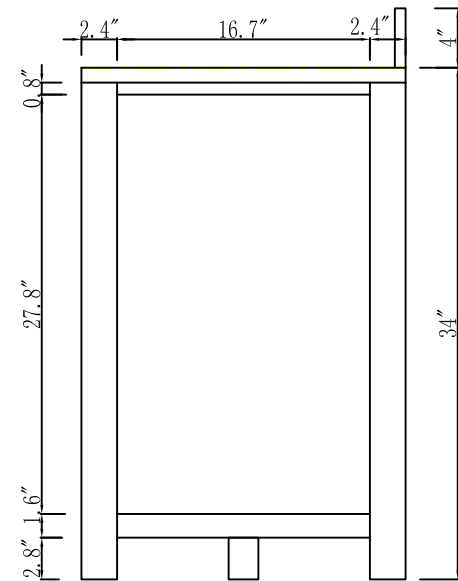

MODEL: MADISON 60WF

WATER
CREATION

TECHNICAL DATASHEET

Water Creation London Classic
Wide Spread Lavatory Faucet
F2-0009-01-BX

PRODUCT SPECIFICATION

Construction: 100% Solid Brass
Connection: 1/2" IPS

Finish: Chrome
Handle Style: British Cross
Sink Hole Required: 3
Spout Height: 1-1/2" Aerator, 3" Overall
Spout Reach: 5-1/2"
Flow Rate: 2.0 GPM @ 60 PSI