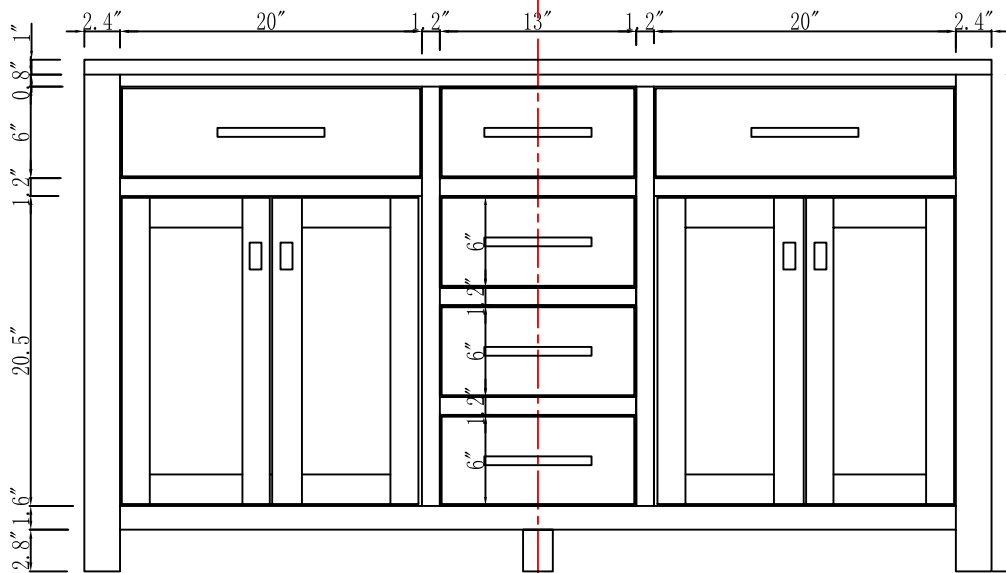

MODEL: MADISON 60WF

WATER
CREATION

TECHNICAL DATASHEET

Water Creation London Classic
Wide Spread Lavatory Faucet
F2-0009-01-BX

PRODUCT SPECIFICATION

Construction: 100% Solid Brass
Connection: 1/2" IPS

Finish: Chrome
Handle Style: British Cross
Sink Hole Required: 3
Spout Height: 1-1/2" Aerator, 3" Overall
Spout Reach: 5-1/2"
Flow Rate: 2.0 GPM @ 60 PSI