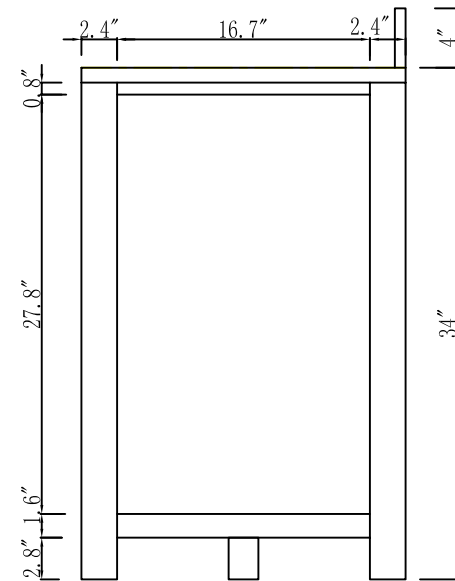

MODEL: MADISON 60WBF

WATER
CREATION

TECHNICAL DATASHEET

Water Creation London Classic
Wide Spread Lavatory Faucet
F2-0009-01-BX

PRODUCT SPECIFICATION

Construction: 100% Solid Brass
Connection: 1/2" IPS

Finish: Chrome
Handle Style: British Cross
Sink Hole Required: 3
Spout Height: 1-1/2" Aerator, 3" Overall
Spout Reach: 5-1/2"
Flow Rate: 2.0 GPM @ 60 PSI