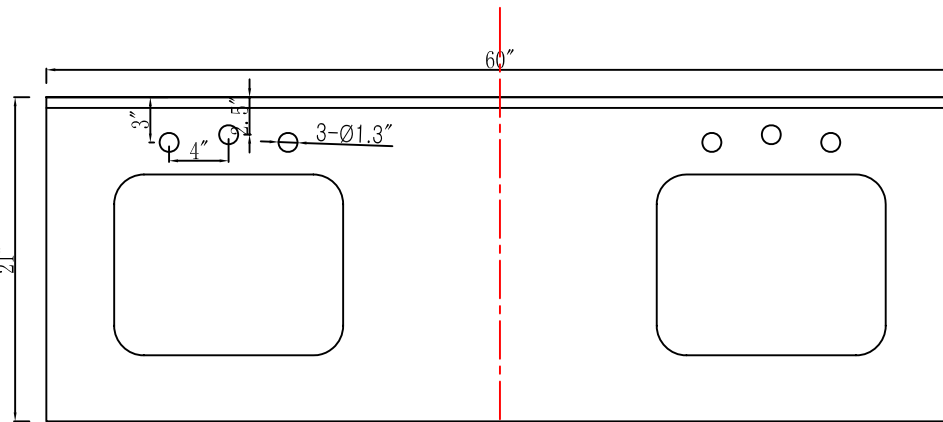

MODEL: MADISON 60WBF

WATER
CREATION

TECHNICAL DATASHEET

Water Creation London Classic
Wide Spread Lavatory Faucet
F2-0009-01-BX

PRODUCT SPECIFICATION

Construction: 100% Solid Brass
Connection: 1/2" IPS

Finish: Chrome
Handle Style: British Cross
Sink Hole Required: 3
Spout Height: 1-1/2" Aerator, 3" Overall
Spout Reach: 5-1/2"
Flow Rate: 2.0 GPM @ 60 PSI