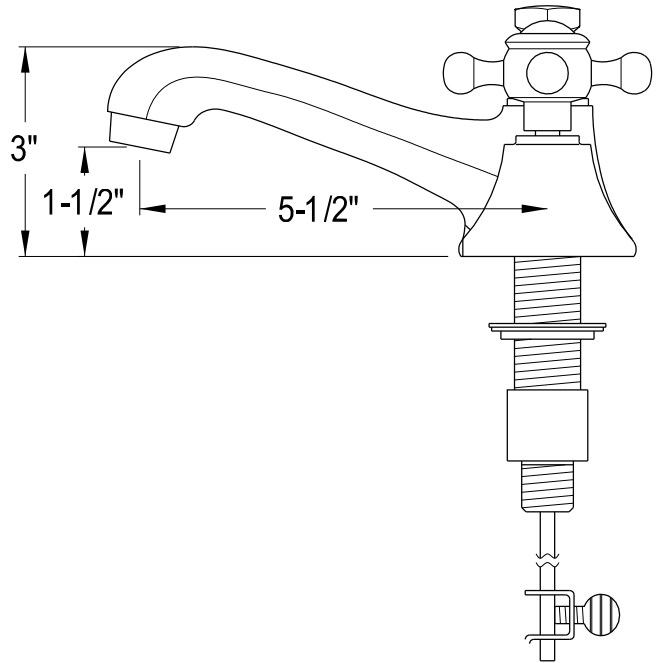

MODEL: MADISON 60WBF

WATER
CREATION

TECHNICAL DATASHEET

Water Creation London Classic
Wide Spread Lavatory Faucet
F2-0009-01-BX

PRODUCT SPECIFICATION

Construction: 100% Solid Brass
Connection: 1/2" IPS

Finish: Chrome
Handle Style: British Cross
Sink Hole Required: 3
Spout Height: 1-1/2" Aerator, 3" Overall
Spout Reach: 5-1/2"
Flow Rate: 2.0 GPM @ 60 PSI