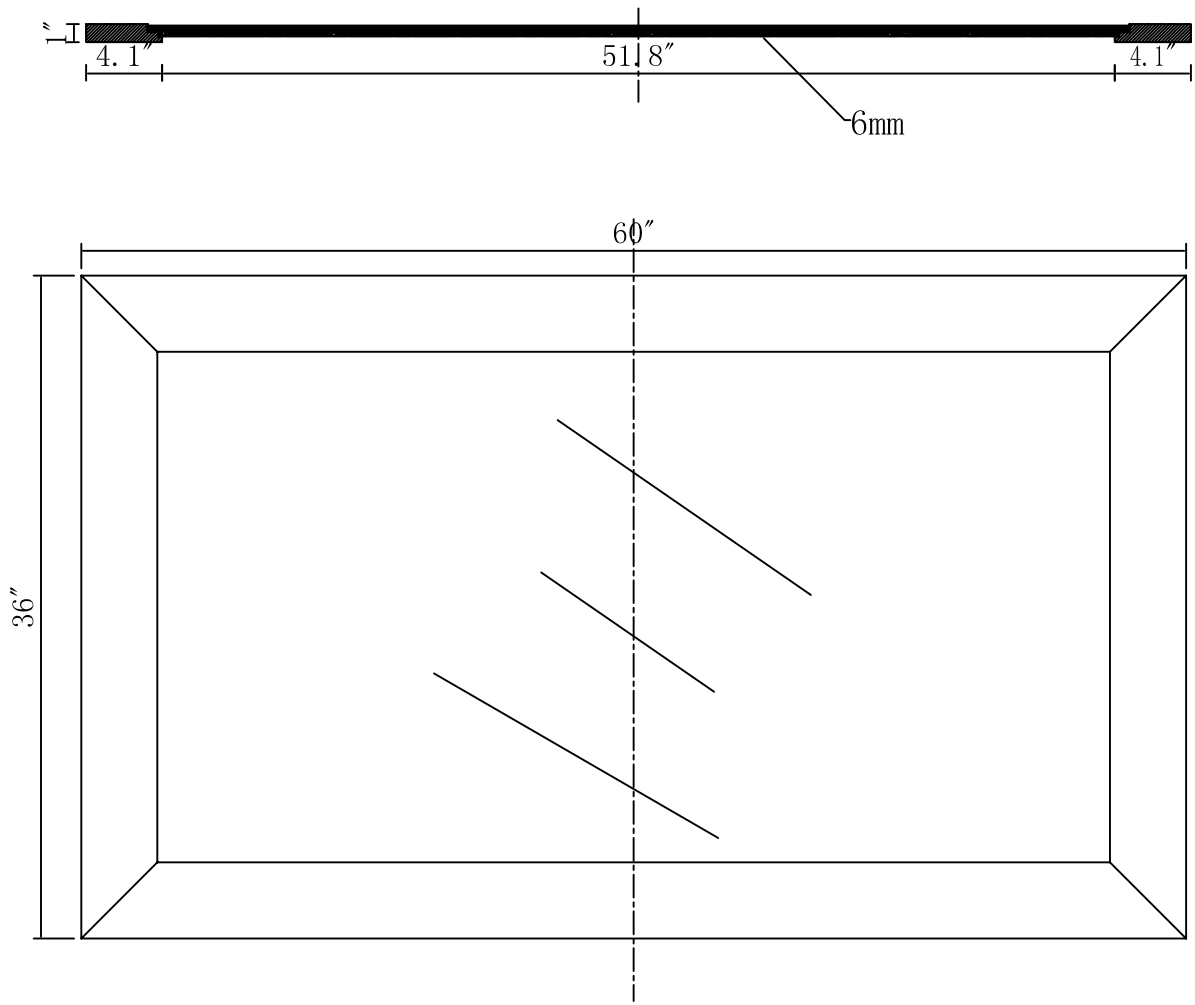

MODEL: MADISON 60WBF

WATER
CREATION

TECHNICAL DATASHEET

Water Creation London Classic
Wide Spread Lavatory Faucet
F2-0009-01-BX

PRODUCT SPECIFICATION

Construction: 100% Solid Brass
Connection: 1/2" IPS

Finish: Chrome
Handle Style: British Cross
Sink Hole Required: 3
Spout Height: 1-1/2" Aerator, 3" Overall
Spout Reach: 5-1/2"
Flow Rate: 2.0 GPM @ 60 PSI