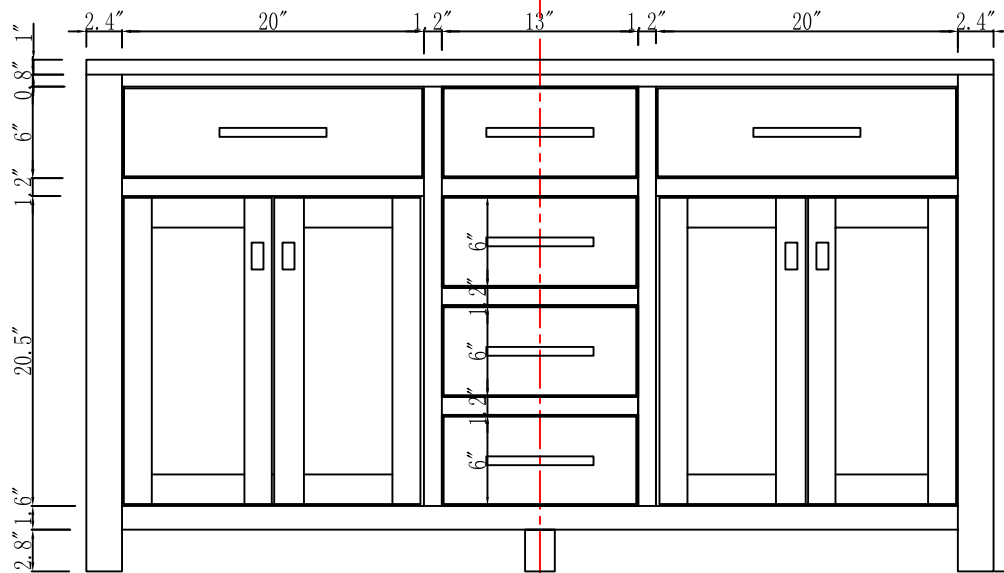

MODEL: MADISON 60WBF

WATER
CREATION

TECHNICAL DATASHEET

Water Creation London Classic
Wide Spread Lavatory Faucet
F2-0009-01-BX

PRODUCT SPECIFICATION

Construction: 100% Solid Brass
Connection: 1/2" IPS

Finish: Chrome
Handle Style: British Cross
Sink Hole Required: 3
Spout Height: 1-1/2" Aerator, 3" Overall
Spout Reach: 5-1/2"
Flow Rate: 2.0 GPM @ 60 PSI