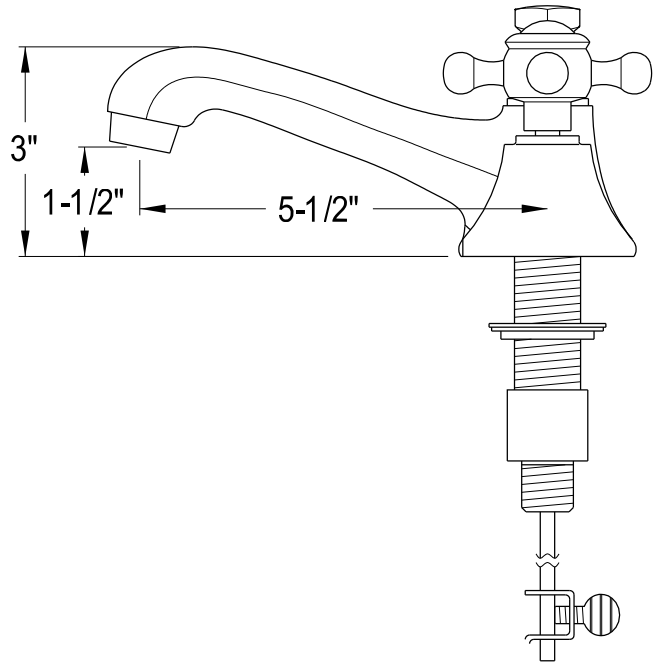

MODEL: MADISON 60GF

WATER
CREATION

TECHNICAL DATASHEET

Water Creation London Classic
Wide Spread Lavatory Faucet
F2-0009-01-BX

PRODUCT SPECIFICATION

Construction: 100% Solid Brass
Connection: 1/2" IPS

Finish: Chrome
Handle Style: British Cross
Sink Hole Required: 3
Spout Height: 1-1/2" Aerator, 3" Overall
Spout Reach: 5-1/2"
Flow Rate: 2.0 GPM @ 60 PSI