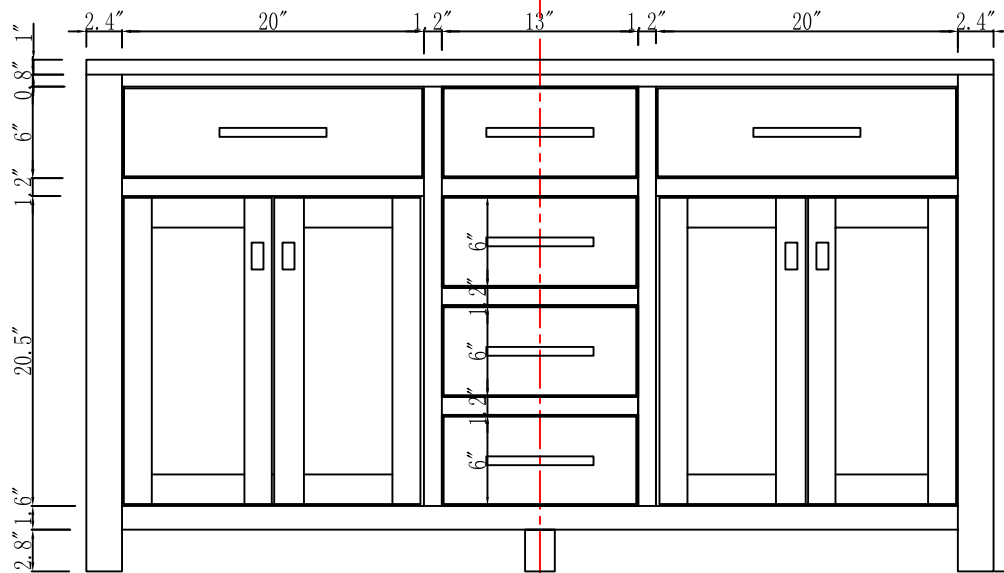

MODEL: MADISON 60GF

WATER
CREATION

TECHNICAL DATASHEET

Water Creation London Classic
Wide Spread Lavatory Faucet
F2-0009-01-BX

PRODUCT SPECIFICATION

Construction: 100% Solid Brass
Connection: 1/2" IPS

Finish: Chrome
Handle Style: British Cross
Sink Hole Required: 3
Spout Height: 1-1/2" Aerator, 3" Overall
Spout Reach: 5-1/2"
Flow Rate: 2.0 GPM @ 60 PSI