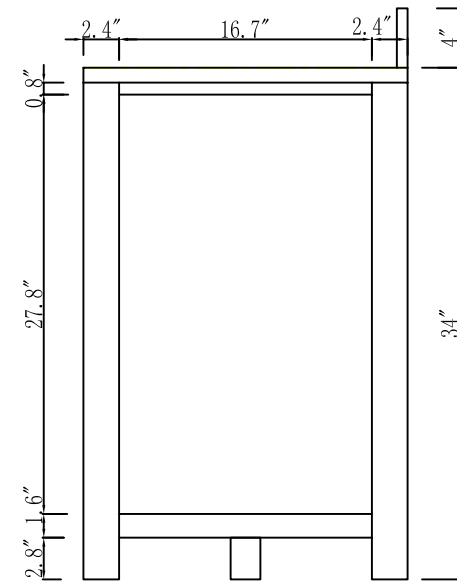

MODEL: MADISON 60GF

WATER
CREATION

TECHNICAL DATASHEET

Water Creation London Classic
Wide Spread Lavatory Faucet
F2-0009-01-BX

PRODUCT SPECIFICATION

Construction: 100% Solid Brass
Connection: 1/2" IPS

Finish: Chrome
Handle Style: British Cross
Sink Hole Required: 3
Spout Height: 1-1/2" Aerator, 3" Overall
Spout Reach: 5-1/2"
Flow Rate: 2.0 GPM @ 60 PSI