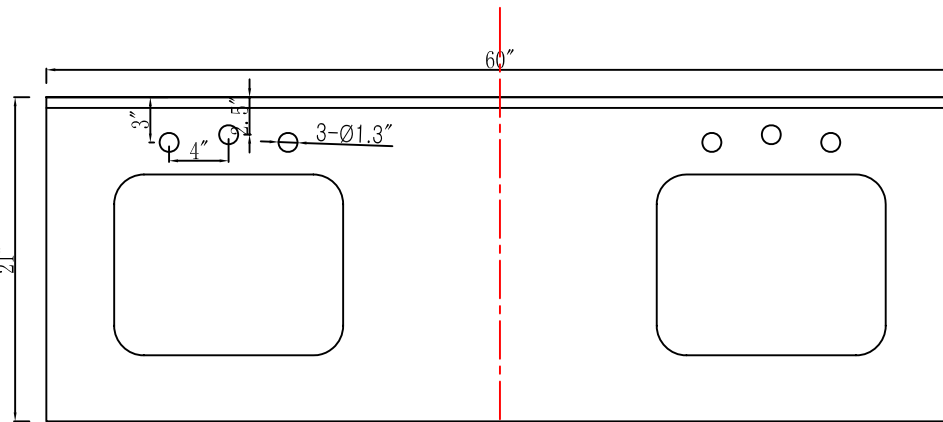

MODEL: MADISON 60GF

WATER
CREATION

TECHNICAL DATASHEET

Water Creation London Classic
Wide Spread Lavatory Faucet
F2-0009-01-BX

PRODUCT SPECIFICATION

Construction: 100% Solid Brass
Connection: 1/2" IPS

Finish: Chrome
Handle Style: British Cross
Sink Hole Required: 3
Spout Height: 1-1/2" Aerator, 3" Overall
Spout Reach: 5-1/2"
Flow Rate: 2.0 GPM @ 60 PSI