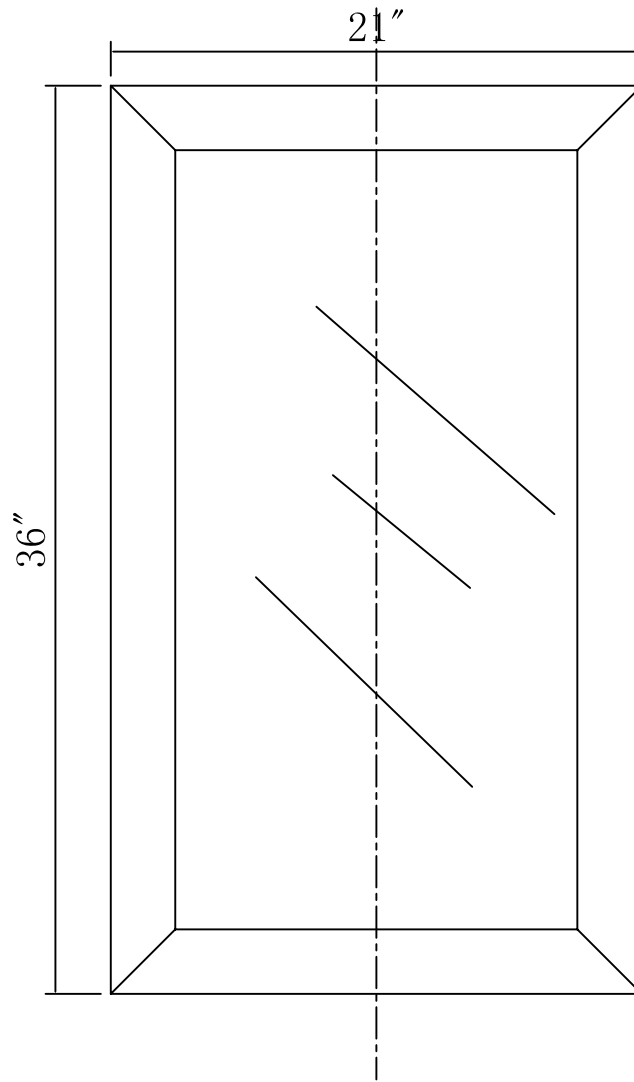

MODEL: MADISON 60GCF

WATER
CREATION

TECHNICAL DATASHEET

Water Creation London Classic
Wide Spread Lavatory Faucet
F2-0009-01-BX

PRODUCT SPECIFICATION

Construction: 100% Solid Brass
Connection: 1/2" IPS

Finish: Chrome
Handle Style: British Cross
Sink Hole Required: 3
Spout Height: 1-1/2" Aerator, 3" Overall
Spout Reach: 5-1/2"
Flow Rate: 2.0 GPM @ 60 PSI