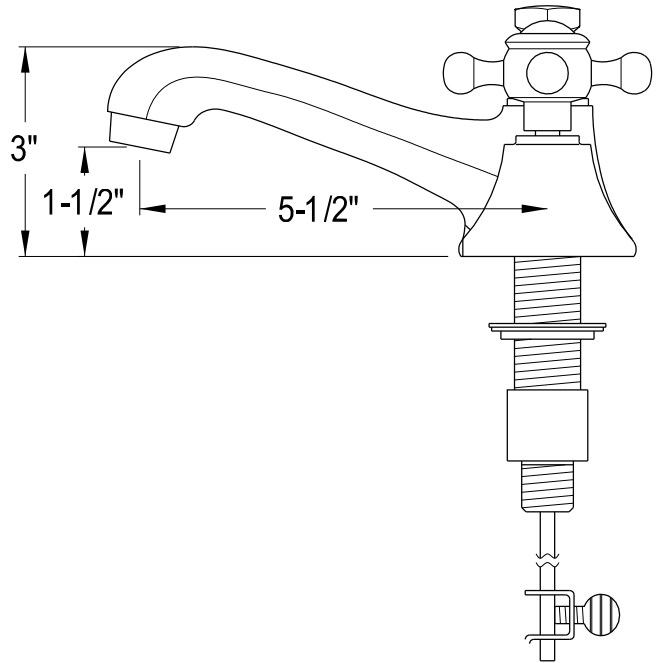

MODEL: MADISON 60GCF

WATER
CREATION

TECHNICAL DATASHEET

Water Creation London Classic
Wide Spread Lavatory Faucet
F2-0009-01-BX

PRODUCT SPECIFICATION

Construction: 100% Solid Brass
Connection: 1/2" IPS

Finish: Chrome
Handle Style: British Cross
Sink Hole Required: 3
Spout Height: 1-1/2" Aerator, 3" Overall
Spout Reach: 5-1/2"
Flow Rate: 2.0 GPM @ 60 PSI