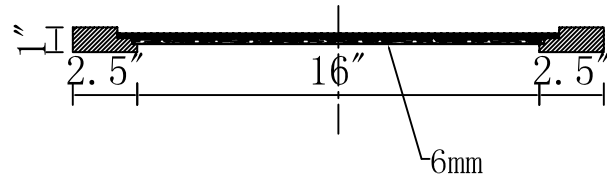

MODEL: MADISON 60GCF

WATER
CREATION

TECHNICAL DATASHEET

Water Creation London Classic
Wide Spread Lavatory Faucet
F2-0009-01-BX

PRODUCT SPECIFICATION

Construction: 100% Solid Brass
Connection: 1/2" IPS

Finish: Chrome
Handle Style: British Cross
Sink Hole Required: 3
Spout Height: 1-1/2" Aerator, 3" Overall
Spout Reach: 5-1/2"
Flow Rate: 2.0 GPM @ 60 PSI