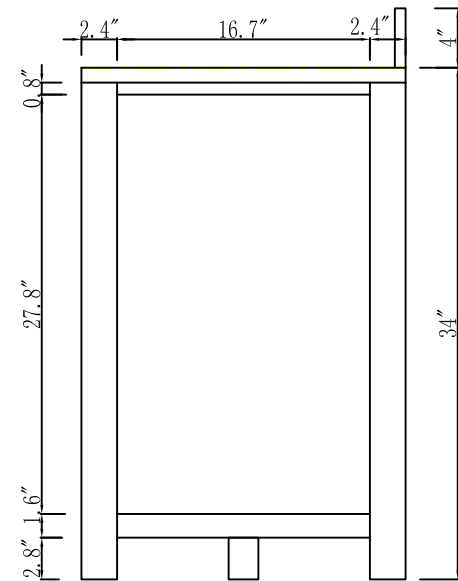

MODEL: MADISON 60GCF

WATER
CREATION

TECHNICAL DATASHEET

Water Creation London Classic
Wide Spread Lavatory Faucet
F2-0009-01-BX

PRODUCT SPECIFICATION

Construction: 100% Solid Brass
Connection: 1/2" IPS

Finish: Chrome
Handle Style: British Cross
Sink Hole Required: 3
Spout Height: 1-1/2" Aerator, 3" Overall
Spout Reach: 5-1/2"
Flow Rate: 2.0 GPM @ 60 PSI