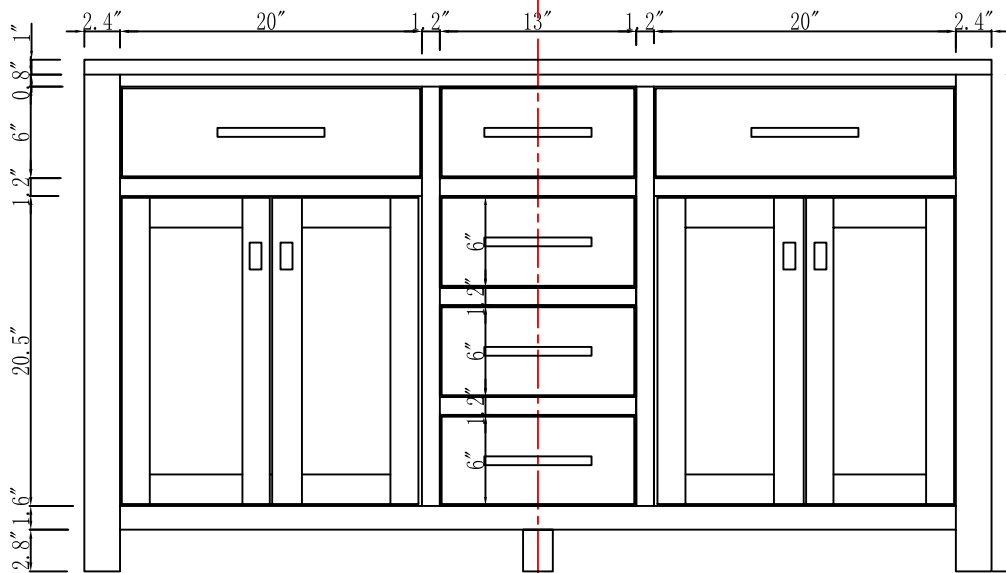

MODEL: MADISON 60GCF

WATER
CREATION

TECHNICAL DATASHEET

Water Creation London Classic
Wide Spread Lavatory Faucet
F2-0009-01-BX

PRODUCT SPECIFICATION

Construction: 100% Solid Brass
Connection: 1/2" IPS

Finish: Chrome
Handle Style: British Cross
Sink Hole Required: 3
Spout Height: 1-1/2" Aerator, 3" Overall
Spout Reach: 5-1/2"
Flow Rate: 2.0 GPM @ 60 PSI