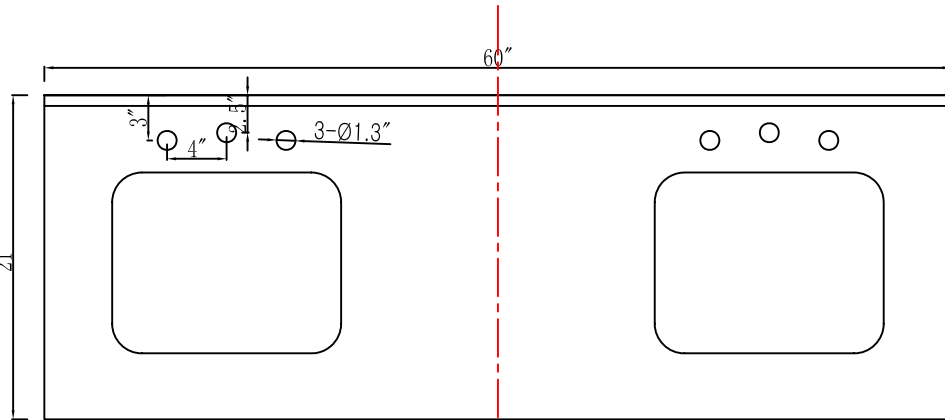

MODEL: MADISON 60GCF

WATER
CREATION

TECHNICAL DATASHEET

Water Creation London Classic
Wide Spread Lavatory Faucet
F2-0009-01-BX

PRODUCT SPECIFICATION

Construction: 100% Solid Brass
Connection: 1/2" IPS

Finish: Chrome
Handle Style: British Cross
Sink Hole Required: 3
Spout Height: 1-1/2" Aerator, 3" Overall
Spout Reach: 5-1/2"
Flow Rate: 2.0 GPM @ 60 PSI