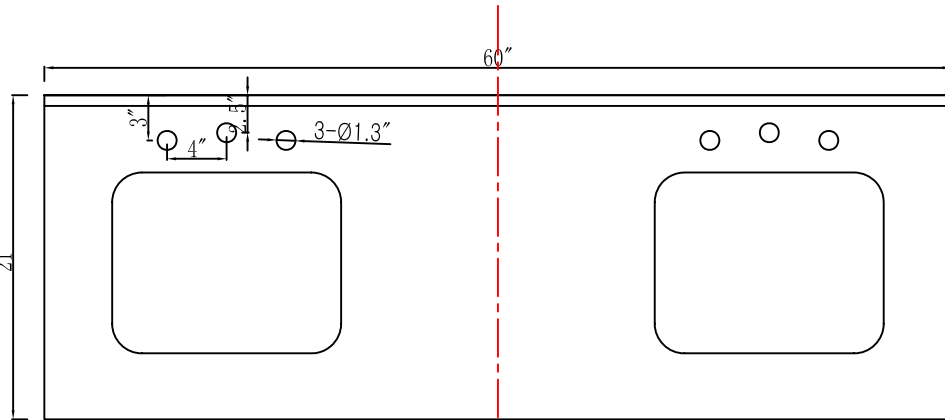

MODEL: MADISON 60GBF

WATER
CREATION

TECHNICAL DATASHEET

Water Creation London Classic
Wide Spread Lavatory Faucet
F2-0009-01-BX

PRODUCT SPECIFICATION

Construction: 100% Solid Brass
Connection: 1/2" IPS

Finish: Chrome
Handle Style: British Cross
Sink Hole Required: 3
Spout Height: 1-1/2" Aerator, 3" Overall
Spout Reach: 5-1/2"
Flow Rate: 2.0 GPM @ 60 PSI