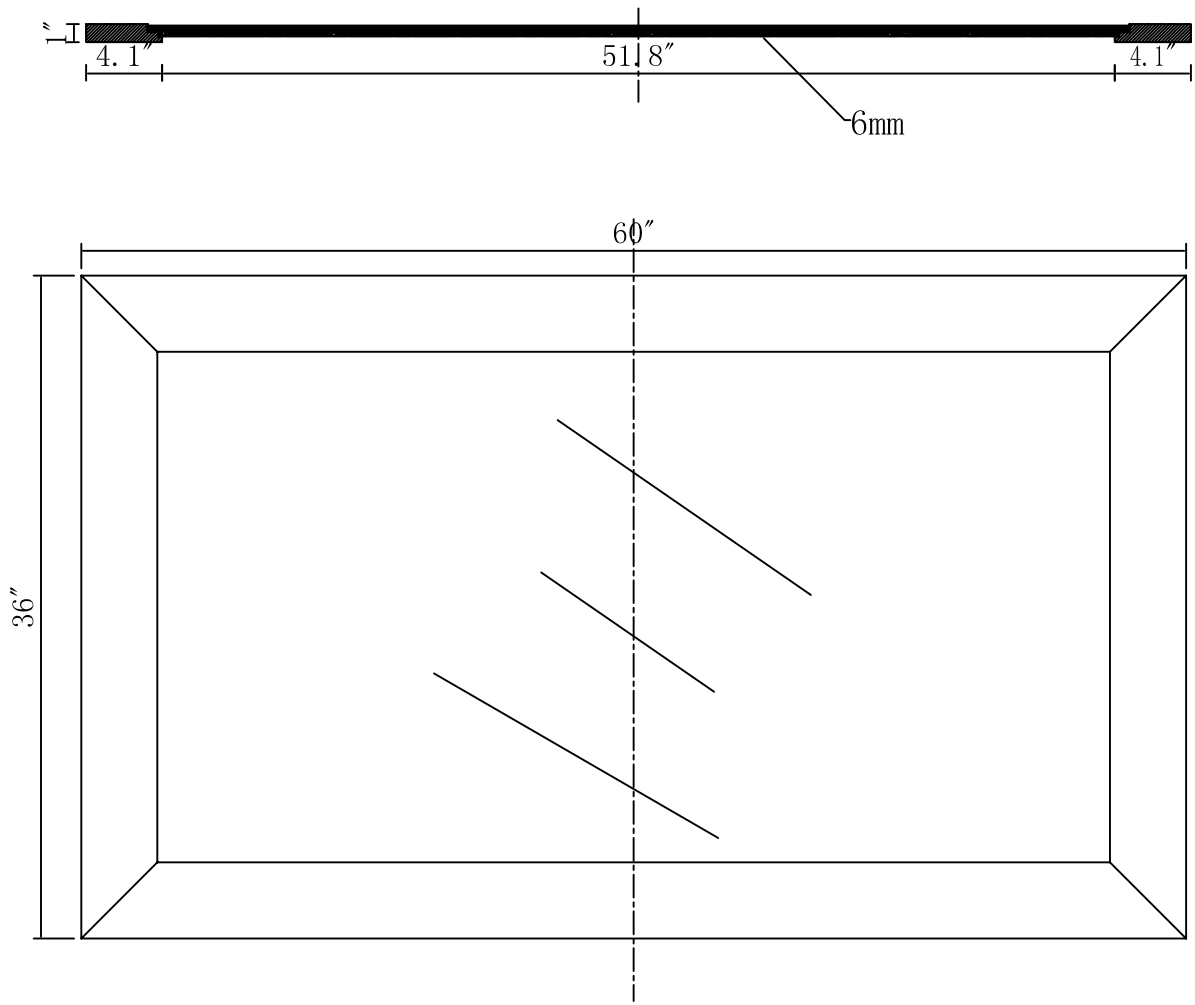

MODEL: MADISON 60GBF

WATER
CREATION

TECHNICAL DATASHEET

Water Creation London Classic
Wide Spread Lavatory Faucet
F2-0009-01-BX

PRODUCT SPECIFICATION

Construction: 100% Solid Brass
Connection: 1/2" IPS

Finish: Chrome
Handle Style: British Cross
Sink Hole Required: 3
Spout Height: 1-1/2" Aerator, 3" Overall
Spout Reach: 5-1/2"
Flow Rate: 2.0 GPM @ 60 PSI