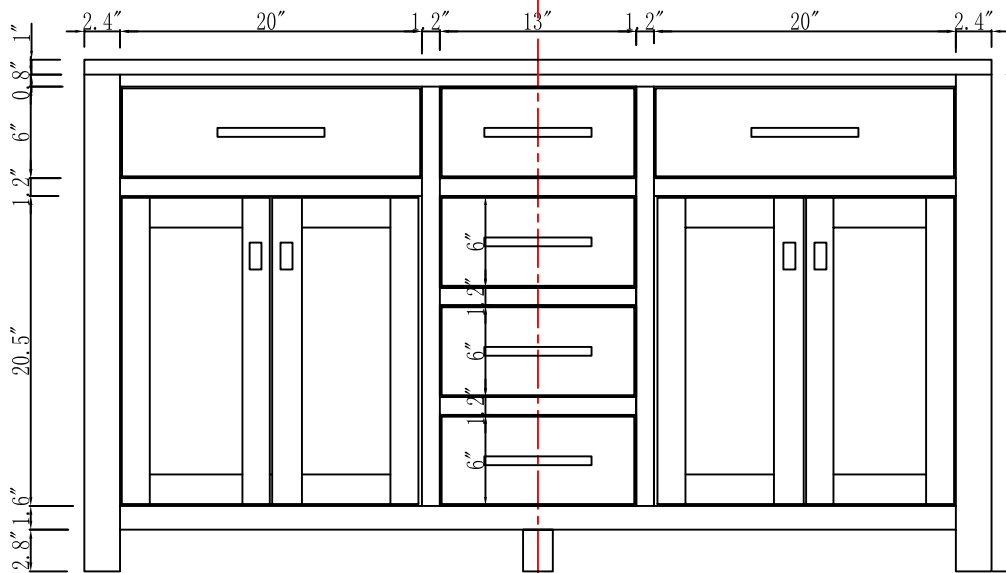

MODEL: MADISON 60GBF

WATER
CREATION

TECHNICAL DATASHEET

Water Creation London Classic
Wide Spread Lavatory Faucet
F2-0009-01-BX

PRODUCT SPECIFICATION

Construction: 100% Solid Brass
Connection: 1/2" IPS

Finish: Chrome
Handle Style: British Cross
Sink Hole Required: 3
Spout Height: 1-1/2" Aerator, 3" Overall
Spout Reach: 5-1/2"
Flow Rate: 2.0 GPM @ 60 PSI