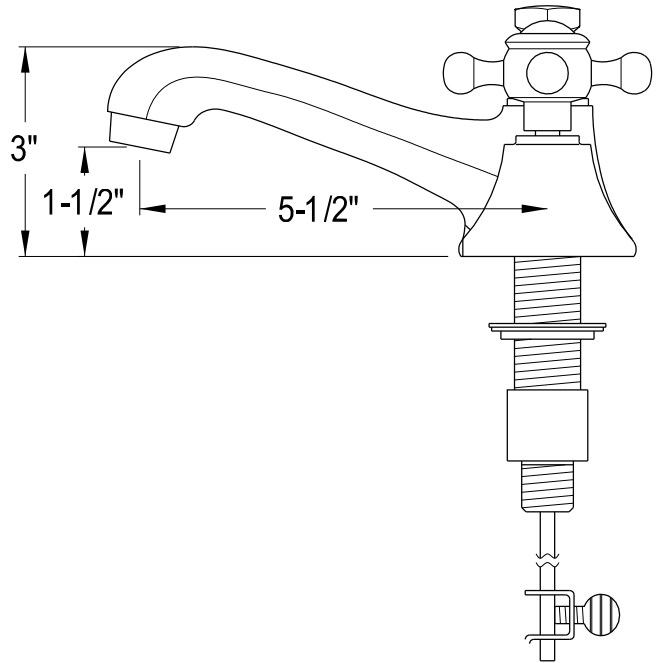

MODEL: MADISON 60GBF

WATER
CREATION

TECHNICAL DATASHEET

Water Creation London Classic
Wide Spread Lavatory Faucet
F2-0009-01-BX

PRODUCT SPECIFICATION

Construction: 100% Solid Brass
Connection: 1/2" IPS

Finish: Chrome
Handle Style: British Cross
Sink Hole Required: 3
Spout Height: 1-1/2" Aerator, 3" Overall
Spout Reach: 5-1/2"
Flow Rate: 2.0 GPM @ 60 PSI