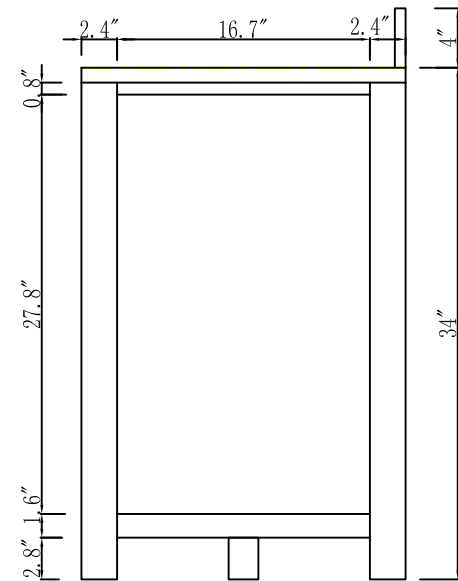

MODEL: MADISON 60GBF

WATER
CREATION

TECHNICAL DATASHEET

Water Creation London Classic
Wide Spread Lavatory Faucet
F2-0009-01-BX

PRODUCT SPECIFICATION

Construction: 100% Solid Brass
Connection: 1/2" IPS

Finish: Chrome
Handle Style: British Cross
Sink Hole Required: 3
Spout Height: 1-1/2" Aerator, 3" Overall
Spout Reach: 5-1/2"
Flow Rate: 2.0 GPM @ 60 PSI