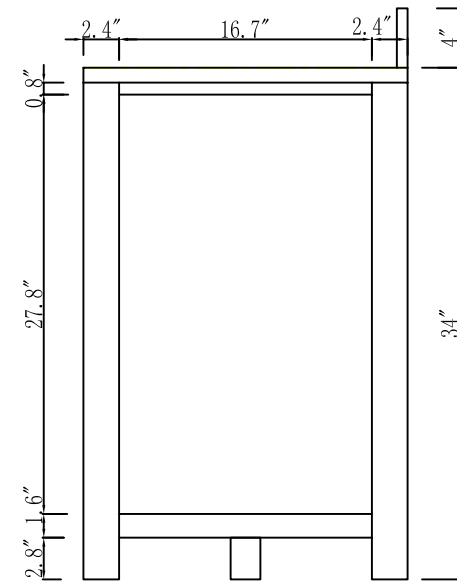

MODEL: MADISON 60EF

WATER
CREATION

TECHNICAL DATASHEET

Water Creation London Classic
Wide Spread Lavatory Faucet
F2-0009-01-BX

PRODUCT SPECIFICATION

Construction: 100% Solid Brass
Connection: 1/2" IPS

Finish: Chrome
Handle Style: British Cross
Sink Hole Required: 3
Spout Height: 1-1/2" Aerator, 3" Overall
Spout Reach: 5-1/2"
Flow Rate: 2.0 GPM @ 60 PSI