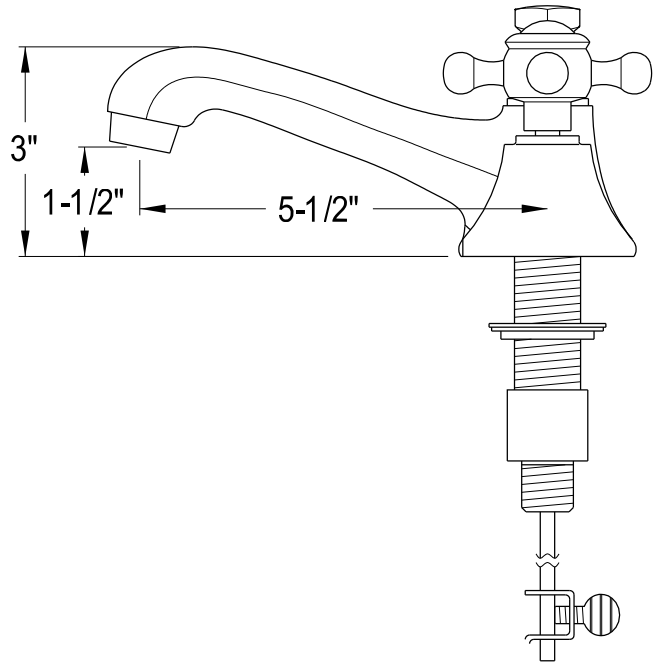

MODEL: MADISON 60EF

WATER
CREATION

TECHNICAL DATASHEET

Water Creation London Classic
Wide Spread Lavatory Faucet
F2-0009-01-BX

PRODUCT SPECIFICATION

Construction: 100% Solid Brass
Connection: 1/2" IPS

Finish: Chrome
Handle Style: British Cross
Sink Hole Required: 3
Spout Height: 1-1/2" Aerator, 3" Overall
Spout Reach: 5-1/2"
Flow Rate: 2.0 GPM @ 60 PSI