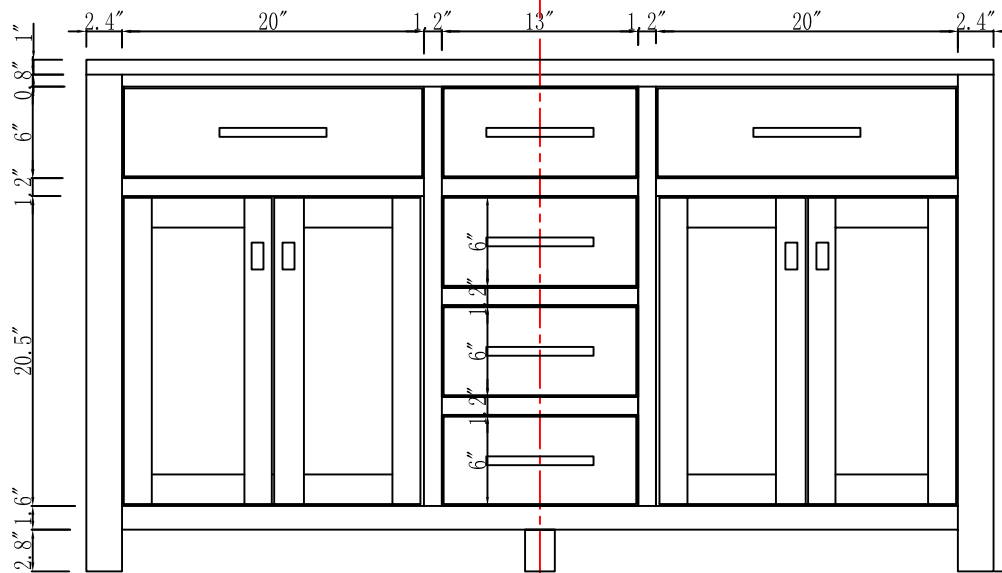

MODEL: MADISON 60EF

WATER
CREATION

TECHNICAL DATASHEET

Water Creation London Classic
Wide Spread Lavatory Faucet
F2-0009-01-BX

PRODUCT SPECIFICATION

Construction: 100% Solid Brass
Connection: 1/2" IPS

Finish: Chrome
Handle Style: British Cross
Sink Hole Required: 3
Spout Height: 1-1/2" Aerator, 3" Overall
Spout Reach: 5-1/2"
Flow Rate: 2.0 GPM @ 60 PSI