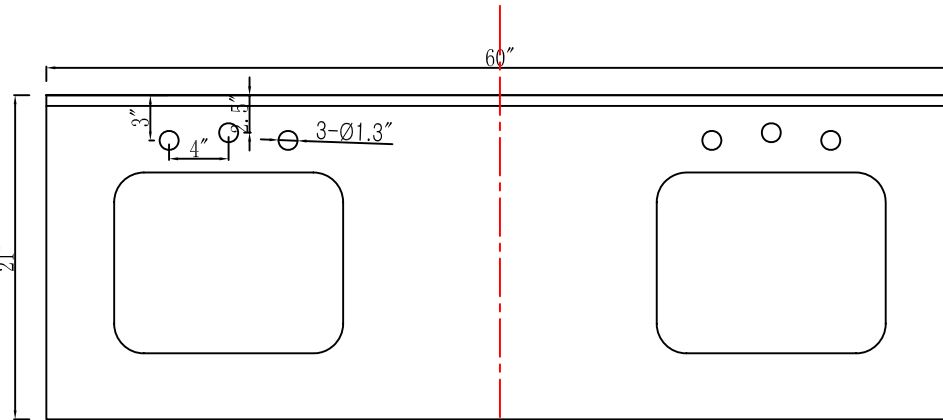

MODEL: MADISON 60EF

WATER
CREATION

TECHNICAL DATASHEET

Water Creation London Classic
Wide Spread Lavatory Faucet
F2-0009-01-BX

PRODUCT SPECIFICATION

Construction: 100% Solid Brass
Connection: 1/2" IPS

Finish: Chrome
Handle Style: British Cross
Sink Hole Required: 3
Spout Height: 1-1/2" Aerator, 3" Overall
Spout Reach: 5-1/2"
Flow Rate: 2.0 GPM @ 60 PSI