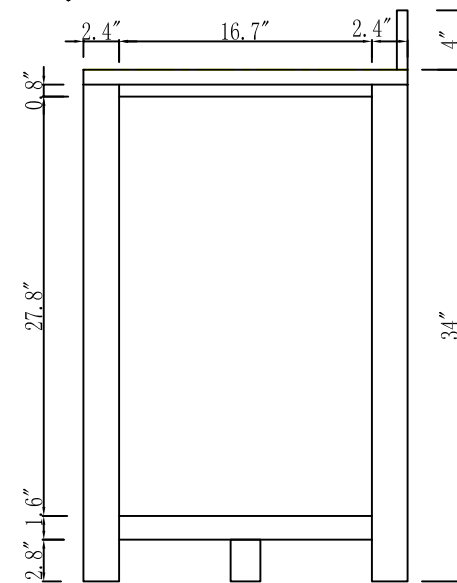

MODEL: MADISON 60ECF

WATER
CREATION

TECHNICAL DATASHEET

Water Creation London Classic
Wide Spread Lavatory Faucet
F2-0009-01-BX

PRODUCT SPECIFICATION

Construction: 100% Solid Brass
Connection: 1/2" IPS

Finish: Chrome
Handle Style: British Cross
Sink Hole Required: 3
Spout Height: 1-1/2" Aerator, 3" Overall
Spout Reach: 5-1/2"
Flow Rate: 2.0 GPM @ 60 PSI