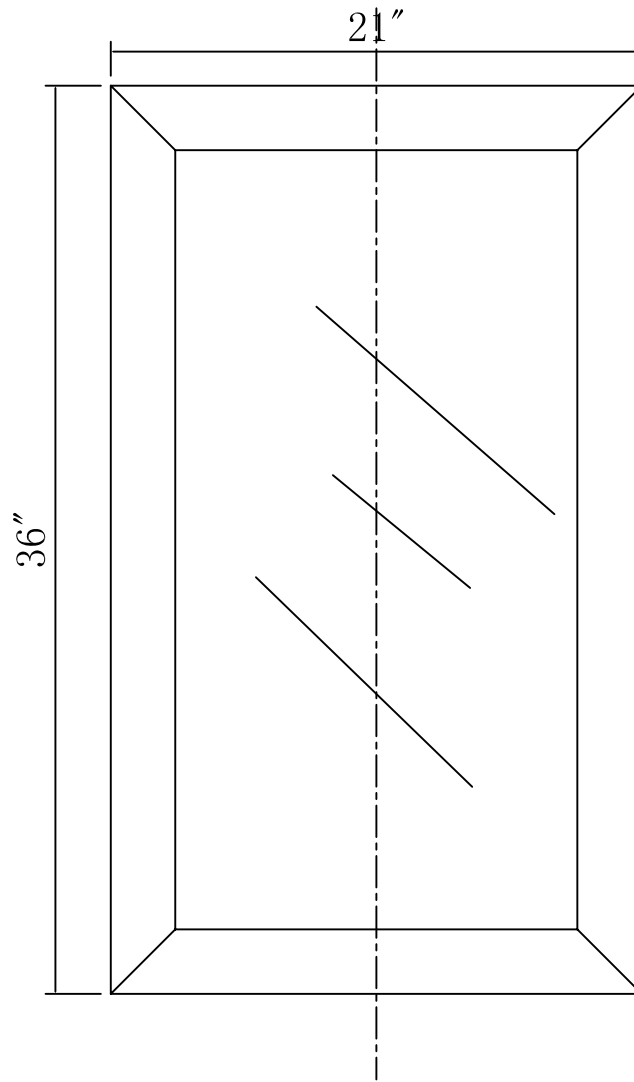

MODEL: MADISON 60ECF

WATER
CREATION

TECHNICAL DATASHEET

Water Creation London Classic
Wide Spread Lavatory Faucet
F2-0009-01-BX

PRODUCT SPECIFICATION

Construction: 100% Solid Brass
Connection: 1/2" IPS

Finish: Chrome
Handle Style: British Cross
Sink Hole Required: 3
Spout Height: 1-1/2" Aerator, 3" Overall
Spout Reach: 5-1/2"
Flow Rate: 2.0 GPM @ 60 PSI