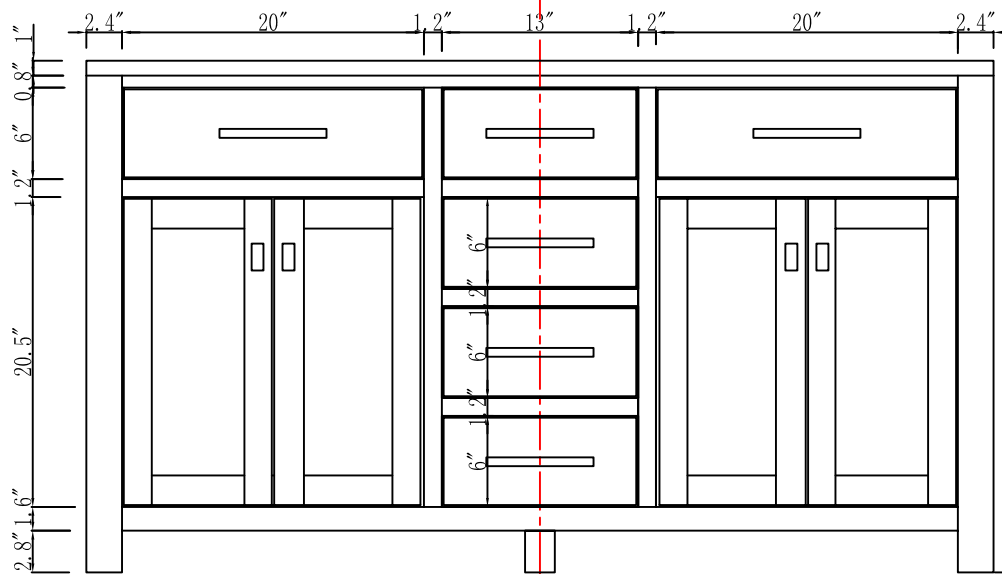

MODEL: MADISON 60ECF

WATER
CREATION

TECHNICAL DATASHEET

Water Creation London Classic
Wide Spread Lavatory Faucet
F2-0009-01-BX

PRODUCT SPECIFICATION

Construction: 100% Solid Brass
Connection: 1/2" IPS

Finish: Chrome
Handle Style: British Cross
Sink Hole Required: 3
Spout Height: 1-1/2" Aerator, 3" Overall
Spout Reach: 5-1/2"
Flow Rate: 2.0 GPM @ 60 PSI