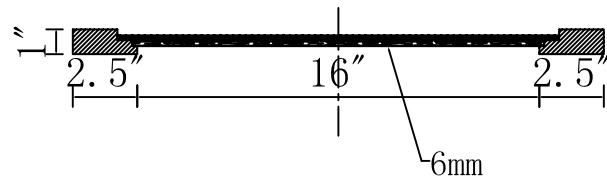

MODEL: MADISON 60ECF

WATER
CREATION

TECHNICAL DATASHEET

Water Creation London Classic
Wide Spread Lavatory Faucet
F2-0009-01-BX

PRODUCT SPECIFICATION

Construction: 100% Solid Brass
Connection: 1/2" IPS

Finish: Chrome
Handle Style: British Cross
Sink Hole Required: 3
Spout Height: 1-1/2" Aerator, 3" Overall
Spout Reach: 5-1/2"
Flow Rate: 2.0 GPM @ 60 PSI