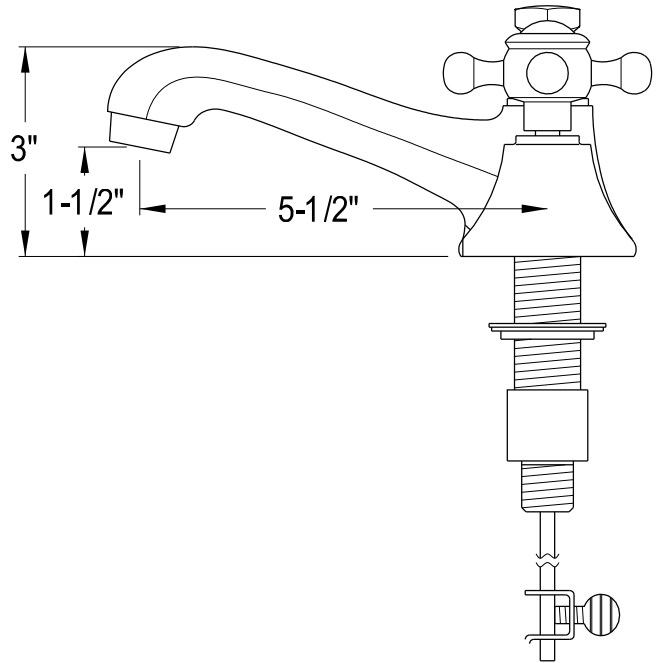

MODEL: MADISON 60ECF

WATER
CREATION

TECHNICAL DATASHEET

Water Creation London Classic
Wide Spread Lavatory Faucet
F2-0009-01-BX

PRODUCT SPECIFICATION

Construction: 100% Solid Brass
Connection: 1/2" IPS

Finish: Chrome
Handle Style: British Cross
Sink Hole Required: 3
Spout Height: 1-1/2" Aerator, 3" Overall
Spout Reach: 5-1/2"
Flow Rate: 2.0 GPM @ 60 PSI