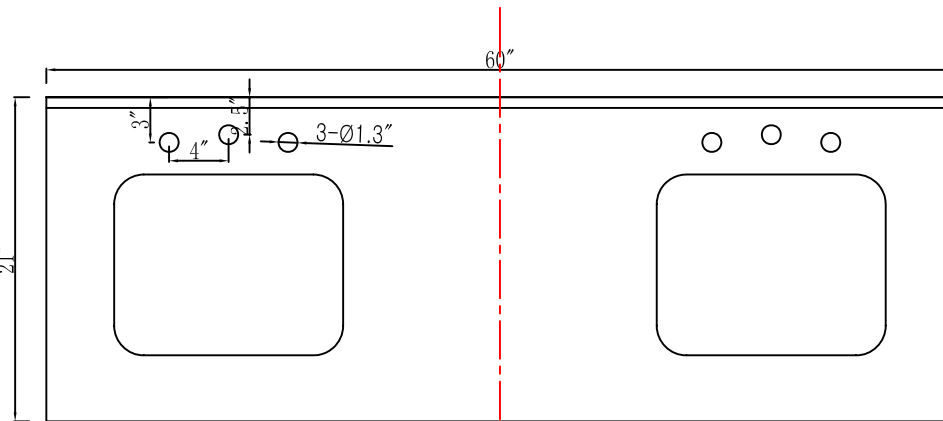

MODEL: MADISON 60ECF

WATER
CREATION

TECHNICAL DATASHEET

Water Creation London Classic
Wide Spread Lavatory Faucet
F2-0009-01-BX

PRODUCT SPECIFICATION

Construction: 100% Solid Brass
Connection: 1/2" IPS

Finish: Chrome
Handle Style: British Cross
Sink Hole Required: 3
Spout Height: 1-1/2" Aerator, 3" Overall
Spout Reach: 5-1/2"
Flow Rate: 2.0 GPM @ 60 PSI