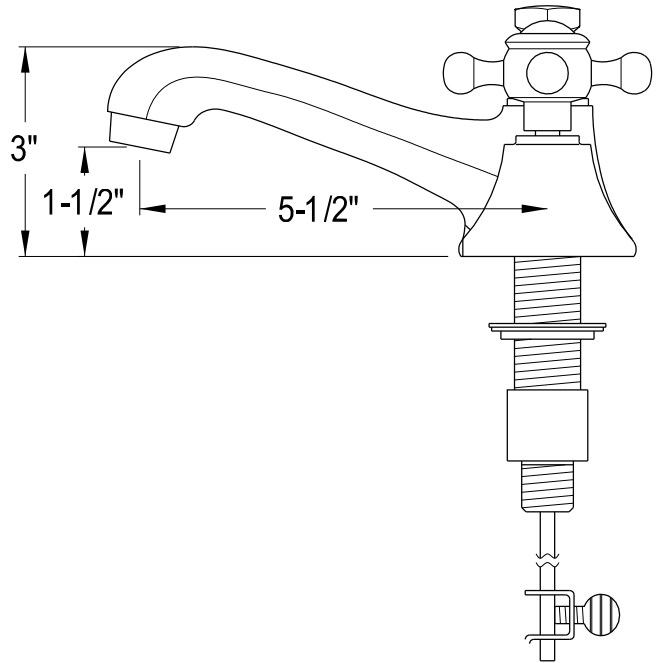

MODEL: MADISON 60EBF

WATER
CREATION

TECHNICAL DATASHEET

Water Creation London Classic
Wide Spread Lavatory Faucet
F2-0009-01-BX

PRODUCT SPECIFICATION

Construction: 100% Solid Brass
Connection: 1/2" IPS

Finish: Chrome
Handle Style: British Cross
Sink Hole Required: 3
Spout Height: 1-1/2" Aerator, 3" Overall
Spout Reach: 5-1/2"
Flow Rate: 2.0 GPM @ 60 PSI