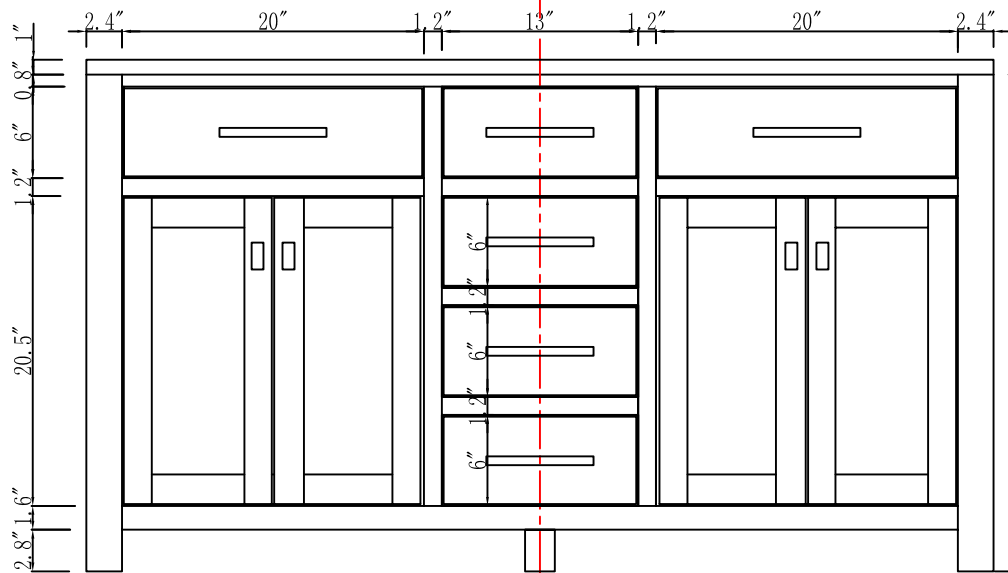

MODEL: MADISON 60EBF

WATER
CREATION

TECHNICAL DATASHEET

Water Creation London Classic
Wide Spread Lavatory Faucet
F2-0009-01-BX

PRODUCT SPECIFICATION

Construction: 100% Solid Brass
Connection: 1/2" IPS

Finish: Chrome
Handle Style: British Cross
Sink Hole Required: 3
Spout Height: 1-1/2" Aerator, 3" Overall
Spout Reach: 5-1/2"
Flow Rate: 2.0 GPM @ 60 PSI