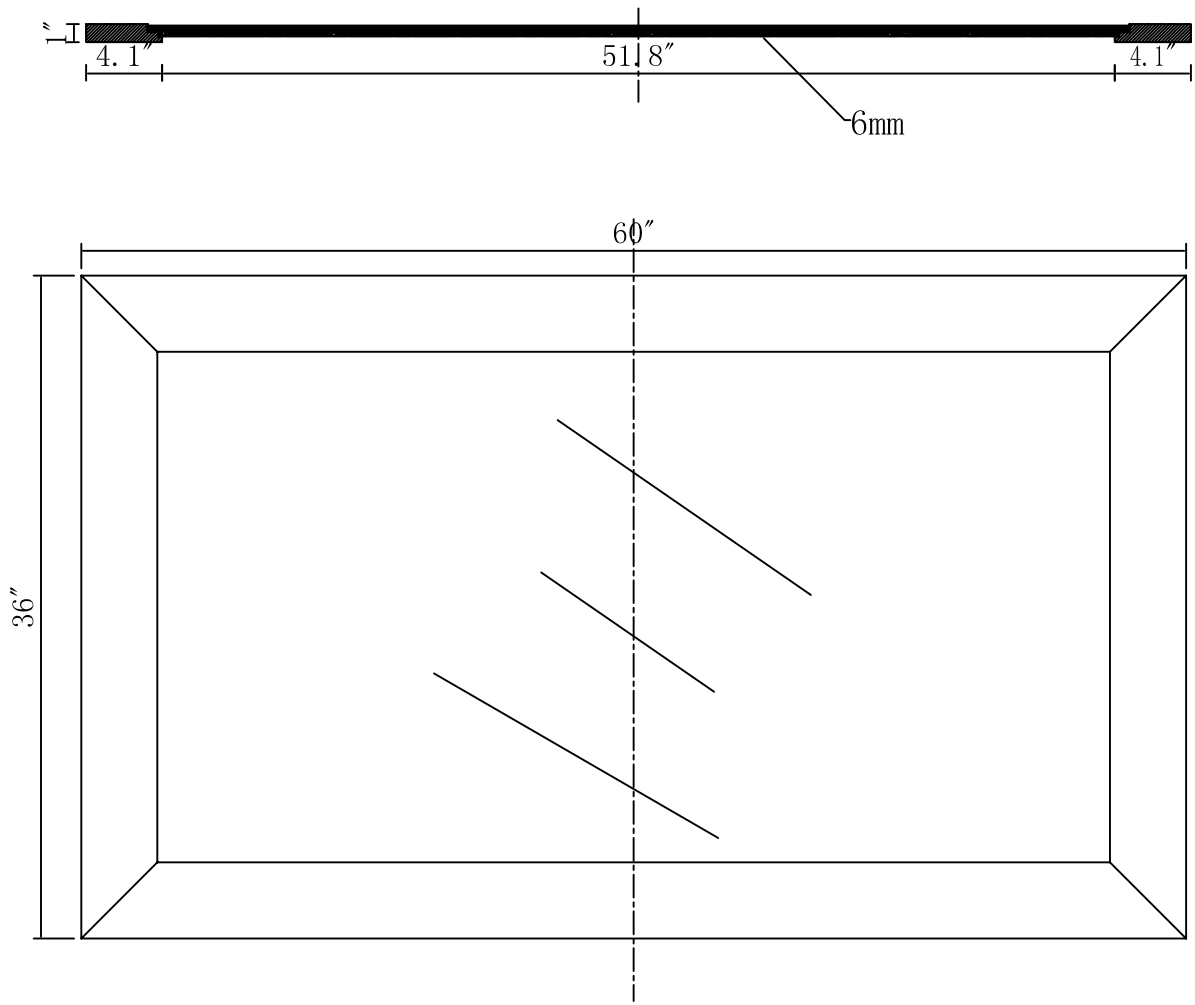

MODEL: MADISON 60EBF

WATER
CREATION

TECHNICAL DATASHEET

Water Creation London Classic
Wide Spread Lavatory Faucet
F2-0009-01-BX

PRODUCT SPECIFICATION

Construction: 100% Solid Brass
Connection: 1/2" IPS

Finish: Chrome
Handle Style: British Cross
Sink Hole Required: 3
Spout Height: 1-1/2" Aerator, 3" Overall
Spout Reach: 5-1/2"
Flow Rate: 2.0 GPM @ 60 PSI