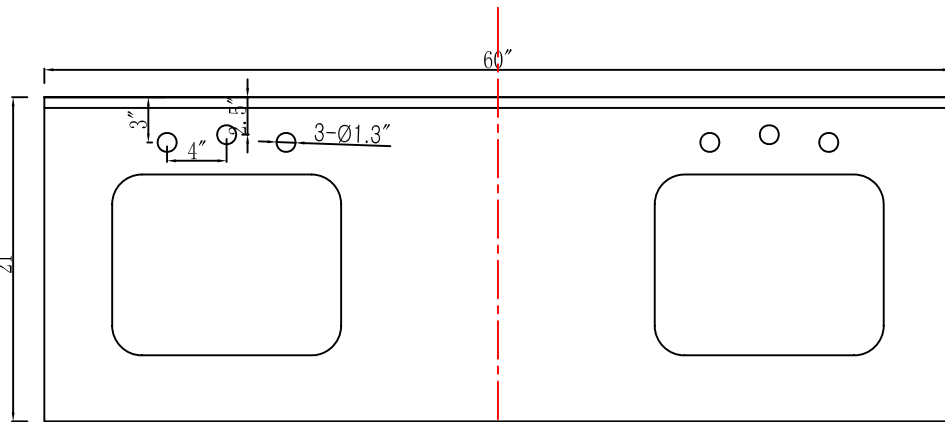

MODEL: MADISON 60EBF

WATER
CREATION

TECHNICAL DATASHEET

Water Creation London Classic
Wide Spread Lavatory Faucet
F2-0009-01-BX

PRODUCT SPECIFICATION

Construction: 100% Solid Brass
Connection: 1/2" IPS

Finish: Chrome
Handle Style: British Cross
Sink Hole Required: 3
Spout Height: 1-1/2" Aerator, 3" Overall
Spout Reach: 5-1/2"
Flow Rate: 2.0 GPM @ 60 PSI