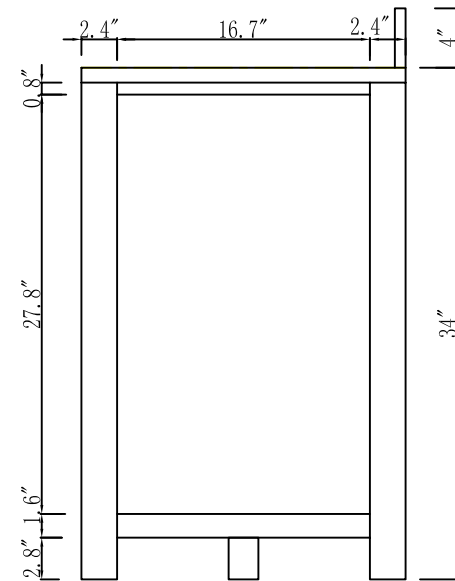

MODEL: MADISON 60EBF

WATER
CREATION

TECHNICAL DATASHEET

Water Creation London Classic
Wide Spread Lavatory Faucet
F2-0009-01-BX

PRODUCT SPECIFICATION

Construction: 100% Solid Brass
Connection: 1/2" IPS

Finish: Chrome
Handle Style: British Cross
Sink Hole Required: 3
Spout Height: 1-1/2" Aerator, 3" Overall
Spout Reach: 5-1/2"
Flow Rate: 2.0 GPM @ 60 PSI