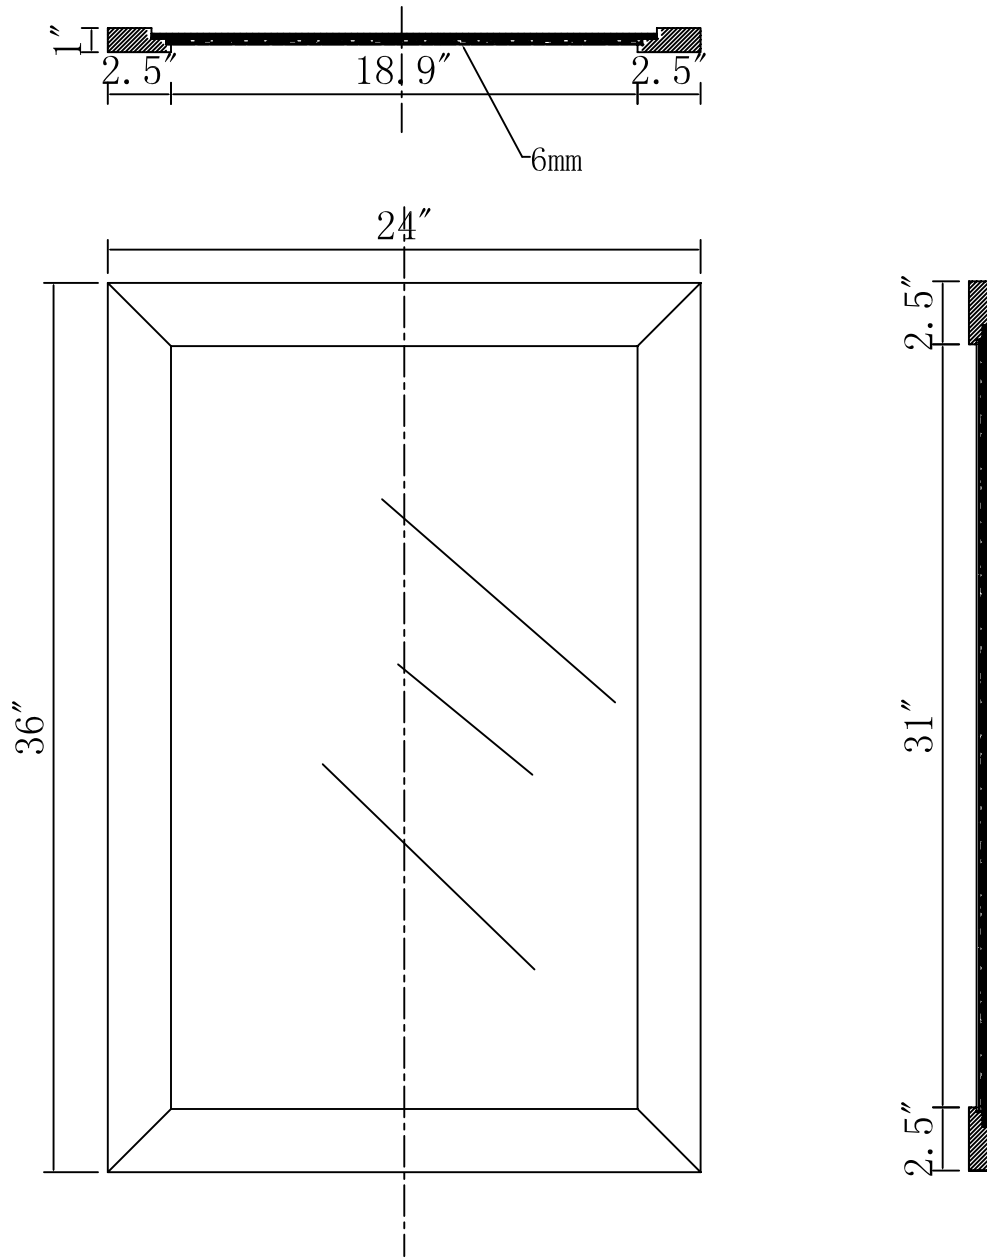

MODEL: MADISON 30WBF

WATER  
CREATION

## TECHNICAL DATASHEET

Water Creation London Classic  
Wide Spread Lavatory Faucet  
F2-0009-01-BX

### PRODUCT SPECIFICATION

Construction: 100% Solid Brass  
Connection: 1/2" IPS

Finish: Chrome  
Handle Style: British Cross  
Sink Hole Required: 3  
Spout Height: 1-1/2" Aerator, 3" Overall  
Spout Reach: 5-1/2"  
Flow Rate: 2.0 GPM @ 60 PSI