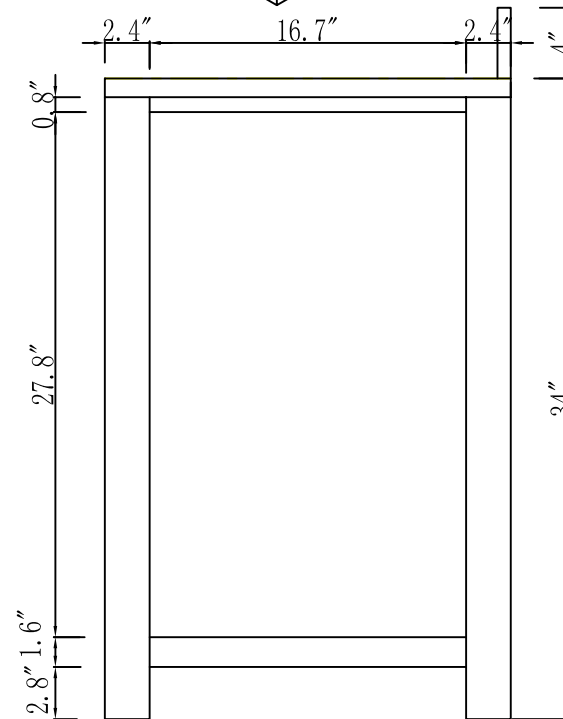

MODEL: MADISON 30WBF

WATER  
CREATION

## TECHNICAL DATASHEET

Water Creation London Classic  
Wide Spread Lavatory Faucet  
F2-0009-01-BX

### PRODUCT SPECIFICATION

Construction: 100% Solid Brass  
Connection: 1/2" IPS

Finish: Chrome  
Handle Style: British Cross  
Sink Hole Required: 3  
Spout Height: 1-1/2" Aerator, 3" Overall  
Spout Reach: 5-1/2"  
Flow Rate: 2.0 GPM @ 60 PSI