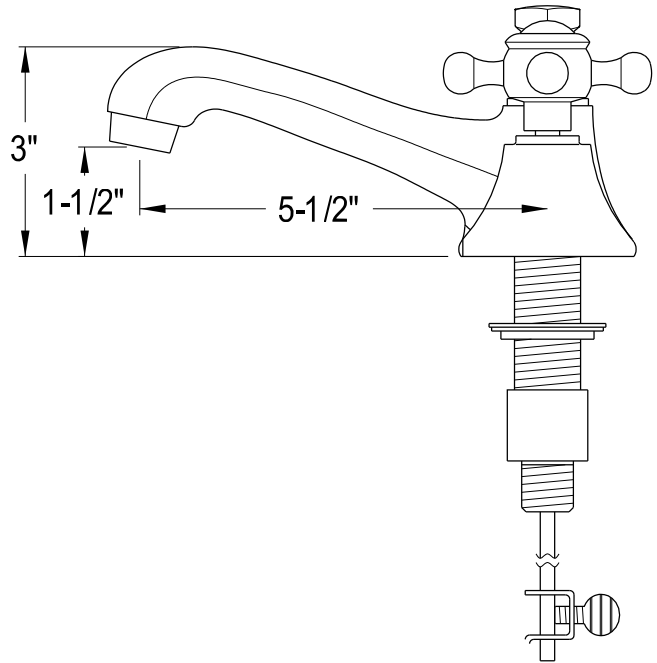

MODEL: MADISON 30WBF

WATER  
CREATION

## TECHNICAL DATASHEET

Water Creation London Classic  
Wide Spread Lavatory Faucet  
F2-0009-01-BX

### PRODUCT SPECIFICATION

Construction: 100% Solid Brass  
Connection: 1/2" IPS

Finish: Chrome  
Handle Style: British Cross  
Sink Hole Required: 3  
Spout Height: 1-1/2" Aerator, 3" Overall  
Spout Reach: 5-1/2"  
Flow Rate: 2.0 GPM @ 60 PSI