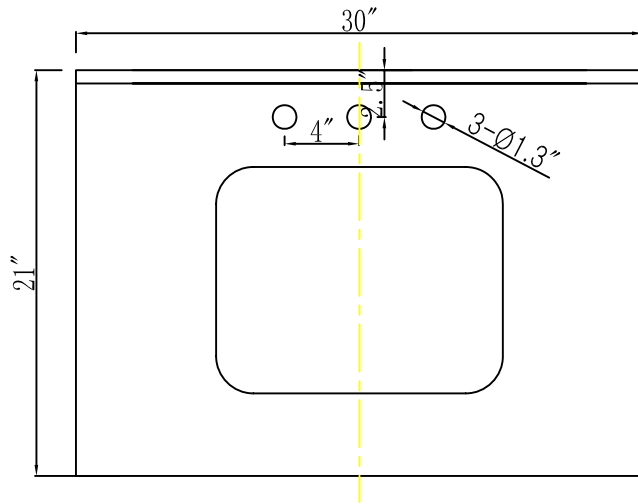

MODEL: MADISON 30WBF