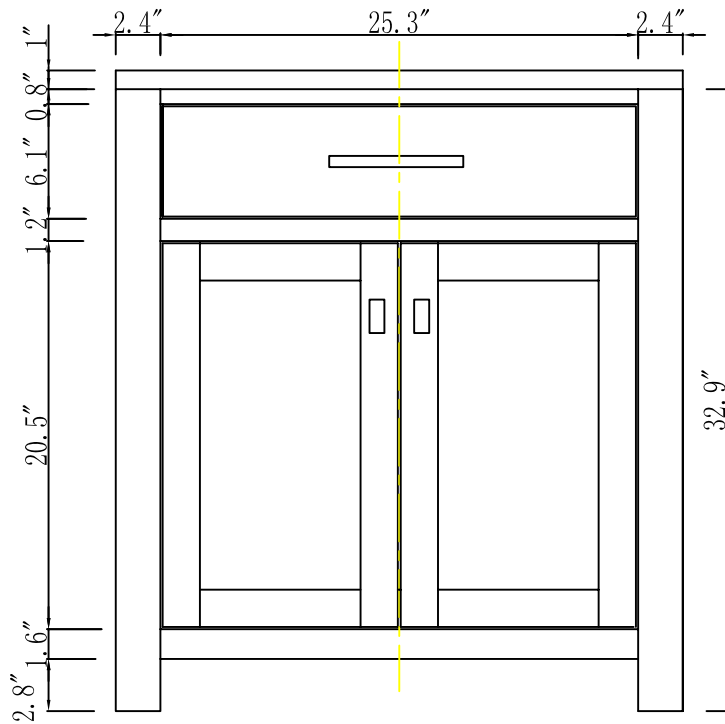

MODEL: MADISON 30WBF