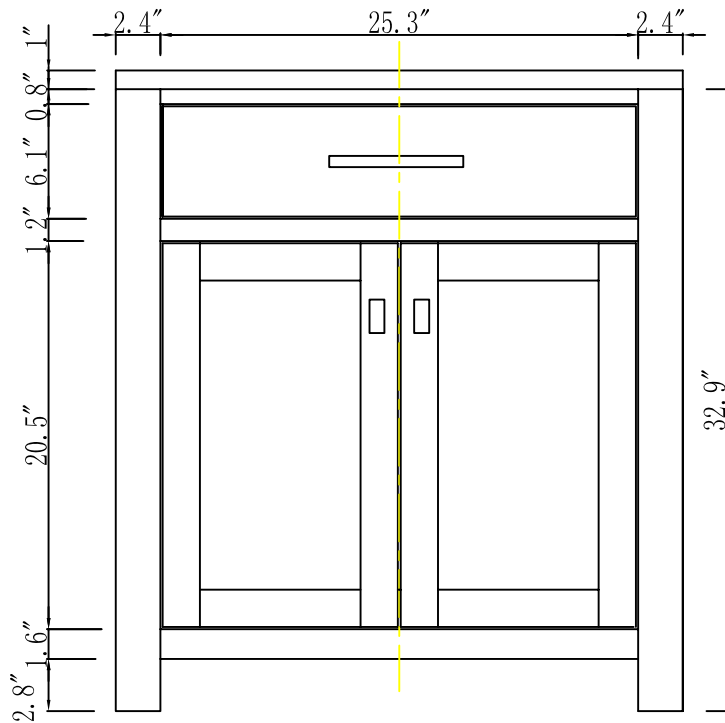

MODEL: MADISON 30GBF