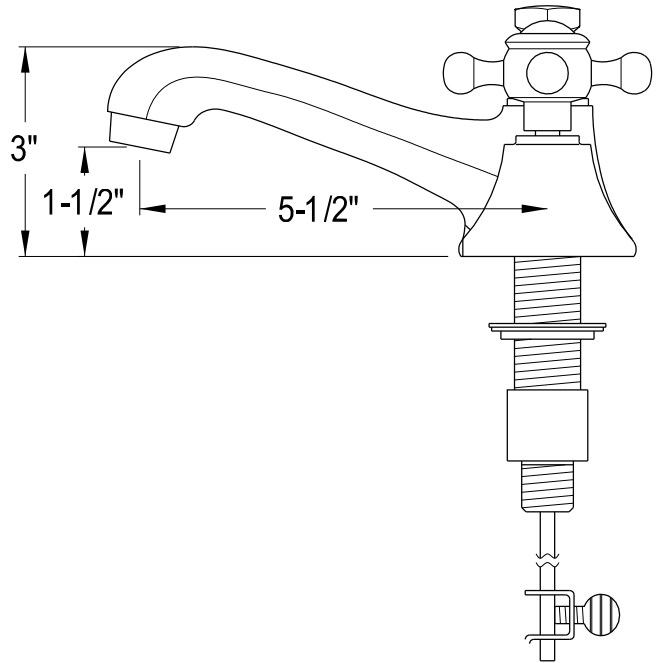

MODEL: MADISON 30GBF

WATER  
CREATION

## TECHNICAL DATASHEET

Water Creation London Classic  
Wide Spread Lavatory Faucet  
F2-0009-01-BX

### PRODUCT SPECIFICATION

Construction: 100% Solid Brass  
Connection: 1/2" IPS

Finish: Chrome  
Handle Style: British Cross  
Sink Hole Required: 3  
Spout Height: 1-1/2" Aerator, 3" Overall  
Spout Reach: 5-1/2"  
Flow Rate: 2.0 GPM @ 60 PSI