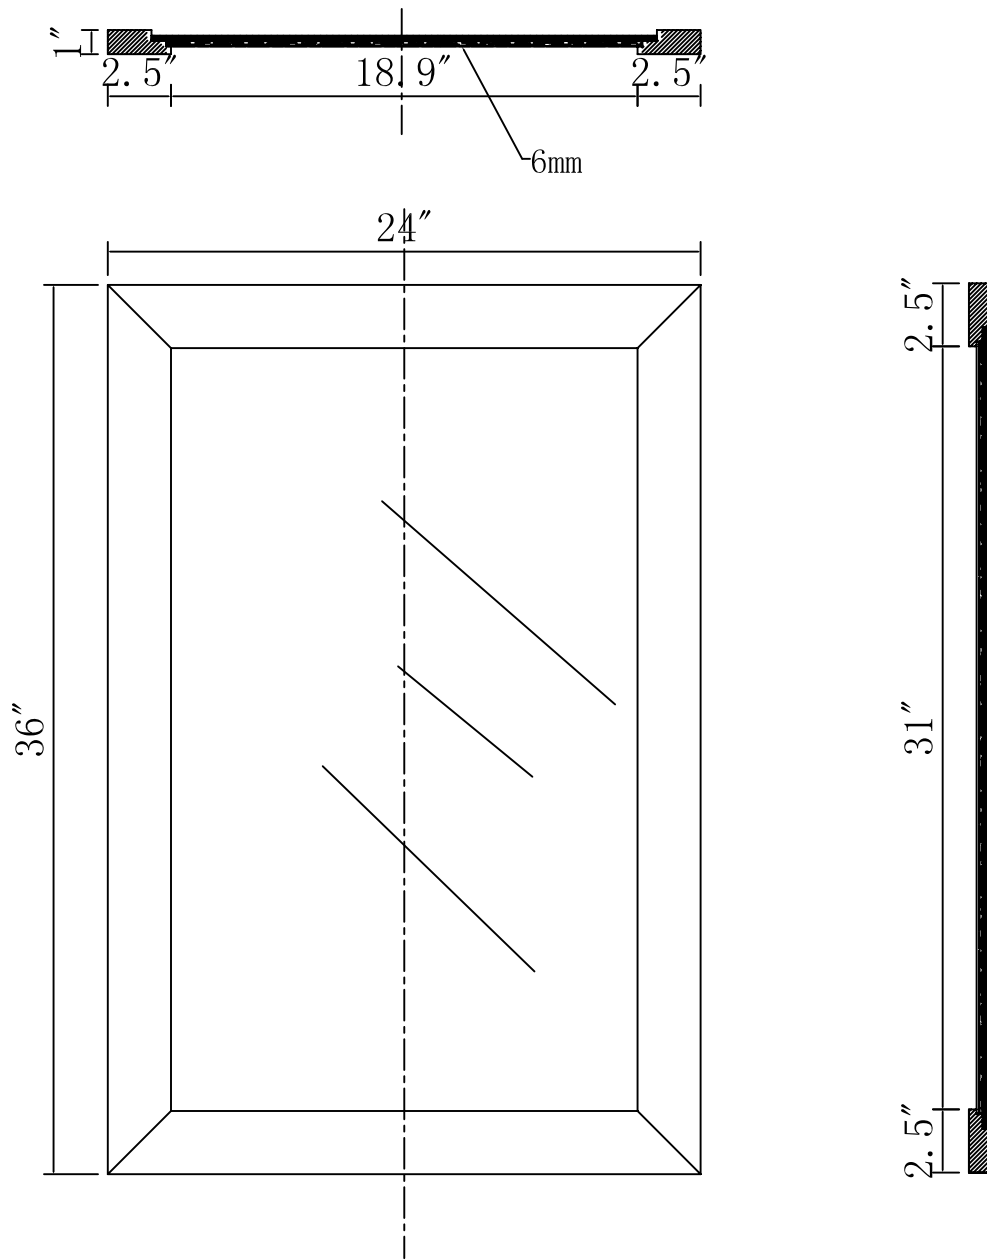

MODEL: MADISON 30GBF

WATER  
CREATION

## TECHNICAL DATASHEET

Water Creation London Classic  
Wide Spread Lavatory Faucet  
F2-0009-01-BX

### PRODUCT SPECIFICATION

Construction: 100% Solid Brass  
Connection: 1/2" IPS

Finish: Chrome  
Handle Style: British Cross  
Sink Hole Required: 3  
Spout Height: 1-1/2" Aerator, 3" Overall  
Spout Reach: 5-1/2"  
Flow Rate: 2.0 GPM @ 60 PSI