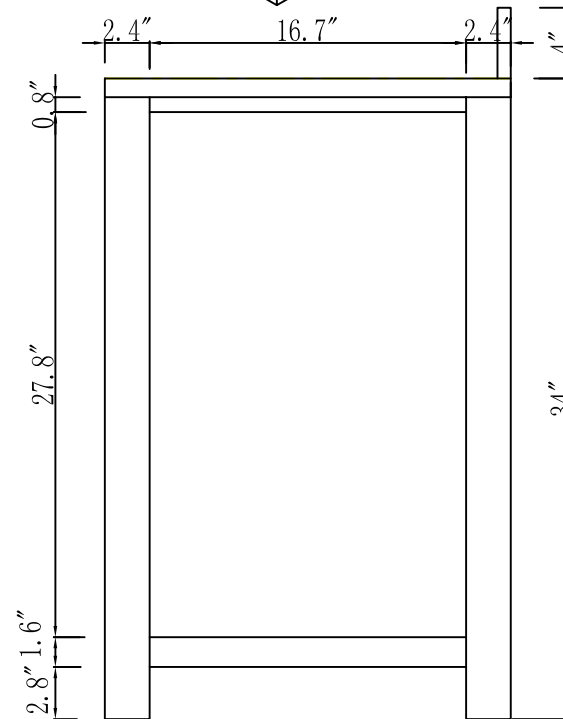

MODEL: MADISON 30GBF

WATER  
CREATION

## TECHNICAL DATASHEET

Water Creation London Classic  
Wide Spread Lavatory Faucet  
F2-0009-01-BX

### PRODUCT SPECIFICATION

Construction: 100% Solid Brass  
Connection: 1/2" IPS

Finish: Chrome  
Handle Style: British Cross  
Sink Hole Required: 3  
Spout Height: 1-1/2" Aerator, 3" Overall  
Spout Reach: 5-1/2"  
Flow Rate: 2.0 GPM @ 60 PSI