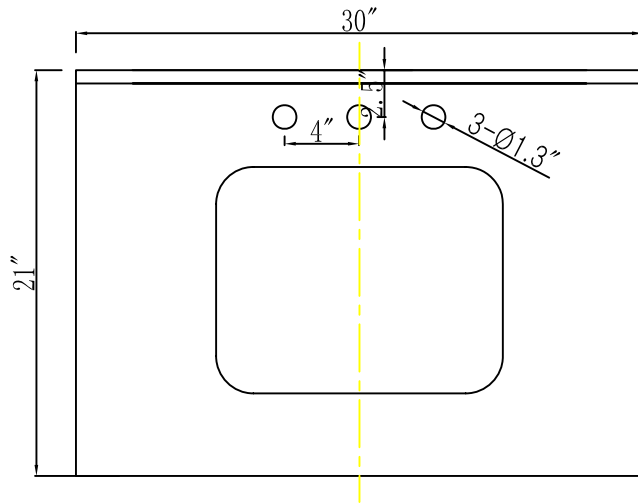

MODEL: MADISON 30GBF

WATER  
CREATION

## TECHNICAL DATASHEET

Water Creation London Classic  
Wide Spread Lavatory Faucet  
F2-0009-01-BX

### PRODUCT SPECIFICATION

Construction: 100% Solid Brass  
Connection: 1/2" IPS

Finish: Chrome  
Handle Style: British Cross  
Sink Hole Required: 3  
Spout Height: 1-1/2" Aerator, 3" Overall  
Spout Reach: 5-1/2"  
Flow Rate: 2.0 GPM @ 60 PSI