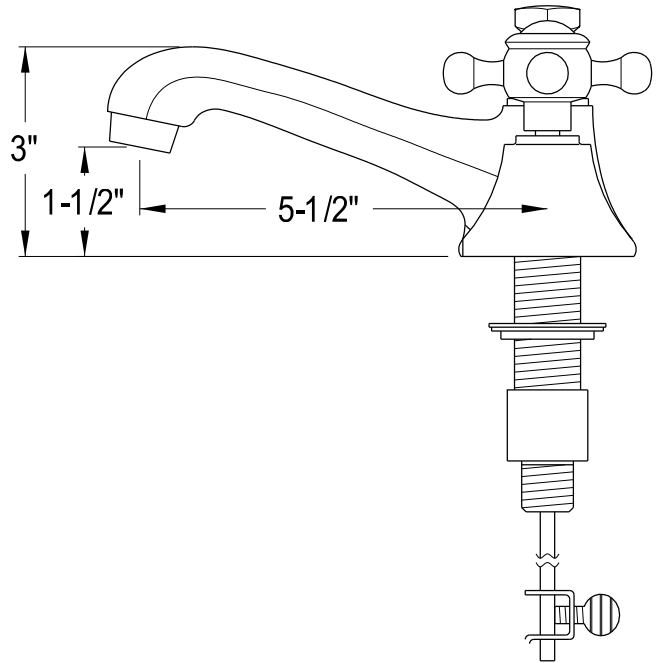

MODEL: MADISON 30EF

WATER
CREATION

TECHNICAL DATASHEET

Water Creation London Classic
Wide Spread Lavatory Faucet
F2-0009-01-BX

PRODUCT SPECIFICATION

Construction: 100% Solid Brass
Connection: 1/2" IPS

Finish: Chrome
Handle Style: British Cross
Sink Hole Required: 3
Spout Height: 1-1/2" Aerator, 3" Overall
Spout Reach: 5-1/2"
Flow Rate: 2.0 GPM @ 60 PSI