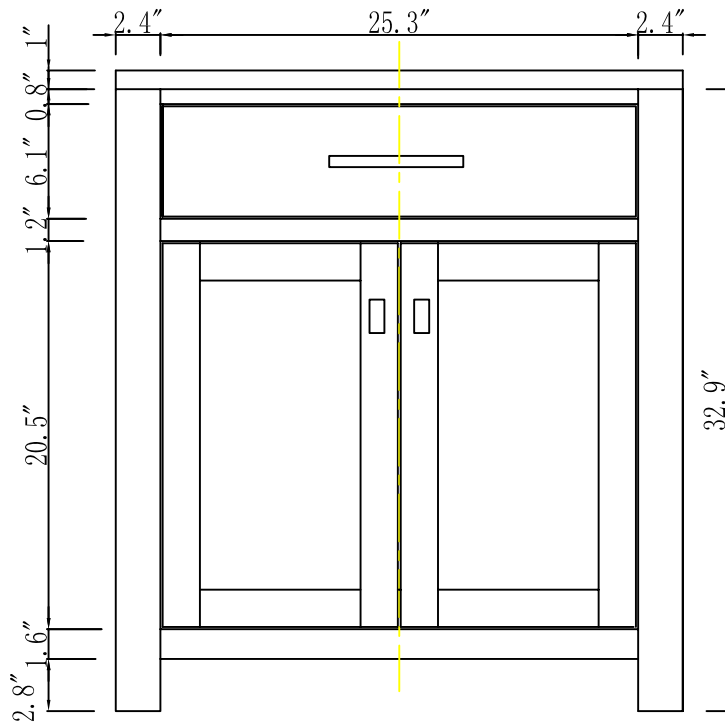

MODEL: MADISON 30EF

WATER
CREATION

TECHNICAL DATASHEET

Water Creation London Classic
Wide Spread Lavatory Faucet
F2-0009-01-BX

PRODUCT SPECIFICATION

Construction: 100% Solid Brass
Connection: 1/2" IPS

Finish: Chrome
Handle Style: British Cross
Sink Hole Required: 3
Spout Height: 1-1/2" Aerator, 3" Overall
Spout Reach: 5-1/2"
Flow Rate: 2.0 GPM @ 60 PSI