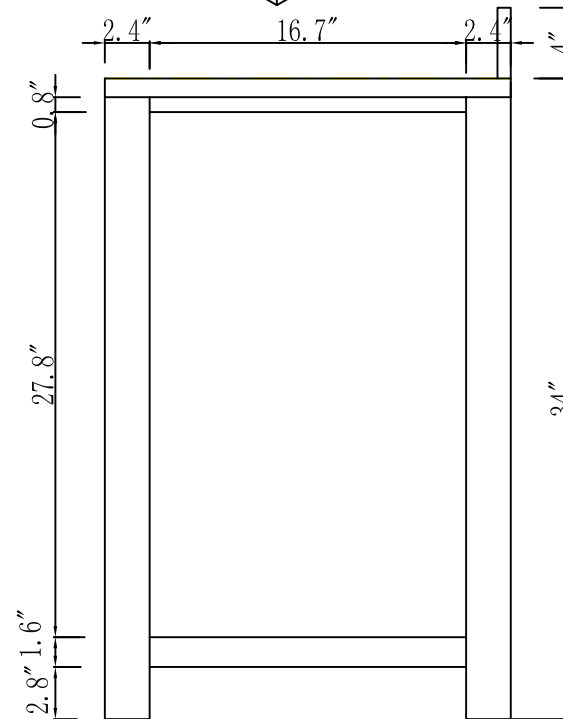

MODEL: MADISON 30EF

WATER
CREATION

TECHNICAL DATASHEET

Water Creation London Classic
Wide Spread Lavatory Faucet
F2-0009-01-BX

PRODUCT SPECIFICATION

Construction: 100% Solid Brass
Connection: 1/2" IPS

Finish: Chrome
Handle Style: British Cross
Sink Hole Required: 3
Spout Height: 1-1/2" Aerator, 3" Overall
Spout Reach: 5-1/2"
Flow Rate: 2.0 GPM @ 60 PSI