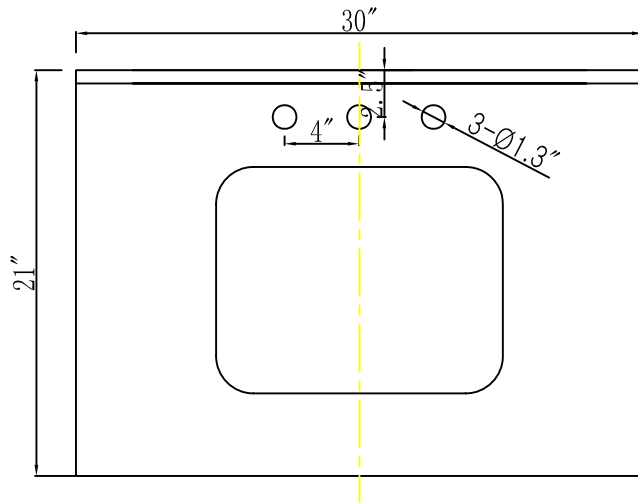

MODEL: MADISON 30EF

WATER
CREATION

TECHNICAL DATASHEET

Water Creation London Classic
Wide Spread Lavatory Faucet
F2-0009-01-BX

PRODUCT SPECIFICATION

Construction: 100% Solid Brass
Connection: 1/2" IPS

Finish: Chrome
Handle Style: British Cross
Sink Hole Required: 3
Spout Height: 1-1/2" Aerator, 3" Overall
Spout Reach: 5-1/2"
Flow Rate: 2.0 GPM @ 60 PSI