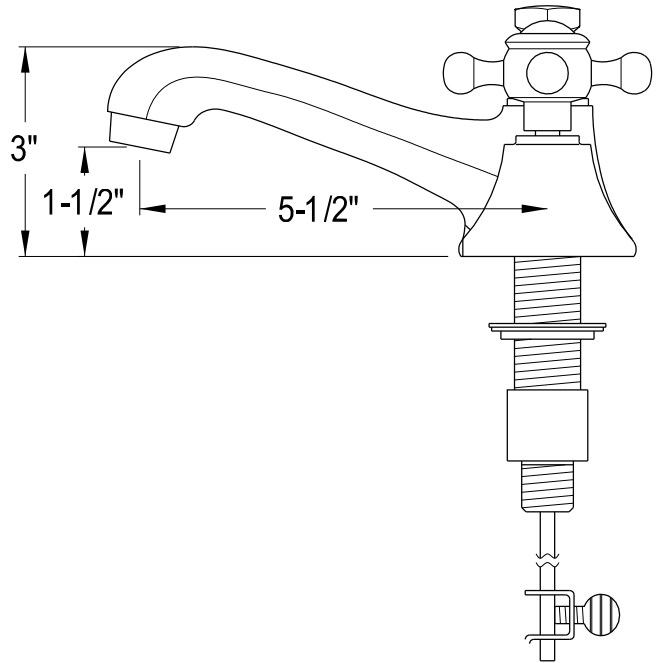

MODEL: MADISON 30EBF

WATER
CREATION

TECHNICAL DATASHEET

Water Creation London Classic
Wide Spread Lavatory Faucet
F2-0009-01-BX

PRODUCT SPECIFICATION

Construction: 100% Solid Brass
Connection: 1/2" IPS

Finish: Chrome
Handle Style: British Cross
Sink Hole Required: 3
Spout Height: 1-1/2" Aerator, 3" Overall
Spout Reach: 5-1/2"
Flow Rate: 2.0 GPM @ 60 PSI