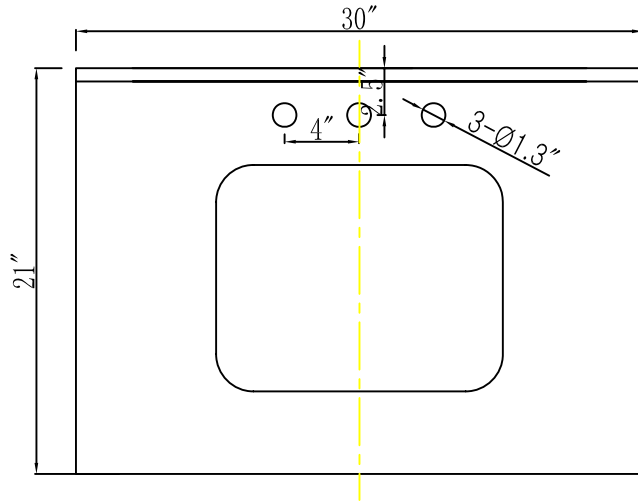

MODEL: MADISON 30EBF

WATER
CREATION

TECHNICAL DATASHEET

Water Creation London Classic
Wide Spread Lavatory Faucet
F2-0009-01-BX

PRODUCT SPECIFICATION

Construction: 100% Solid Brass
Connection: 1/2" IPS

Finish: Chrome
Handle Style: British Cross
Sink Hole Required: 3
Spout Height: 1-1/2" Aerator, 3" Overall
Spout Reach: 5-1/2"
Flow Rate: 2.0 GPM @ 60 PSI