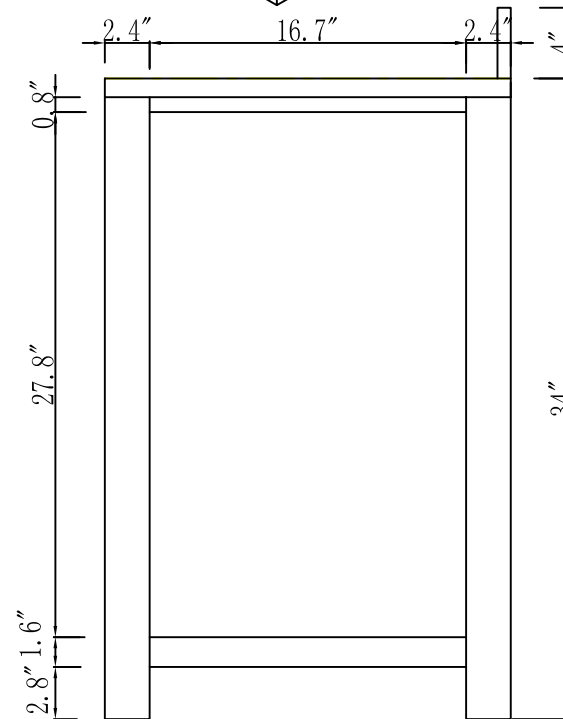

MODEL: MADISON 30EBF

WATER
CREATION

TECHNICAL DATASHEET

Water Creation London Classic
Wide Spread Lavatory Faucet
F2-0009-01-BX

PRODUCT SPECIFICATION

Construction: 100% Solid Brass
Connection: 1/2" IPS

Finish: Chrome
Handle Style: British Cross
Sink Hole Required: 3
Spout Height: 1-1/2" Aerator, 3" Overall
Spout Reach: 5-1/2"
Flow Rate: 2.0 GPM @ 60 PSI