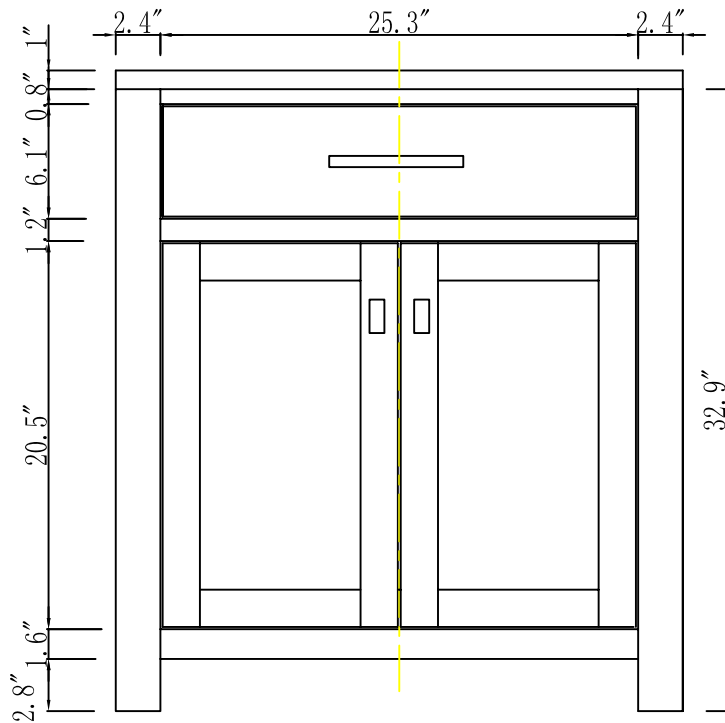

MODEL: MADISON 30EBF

WATER
CREATION

TECHNICAL DATASHEET

Water Creation London Classic
Wide Spread Lavatory Faucet
F2-0009-01-BX

PRODUCT SPECIFICATION

Construction: 100% Solid Brass
Connection: 1/2" IPS

Finish: Chrome
Handle Style: British Cross
Sink Hole Required: 3
Spout Height: 1-1/2" Aerator, 3" Overall
Spout Reach: 5-1/2"
Flow Rate: 2.0 GPM @ 60 PSI