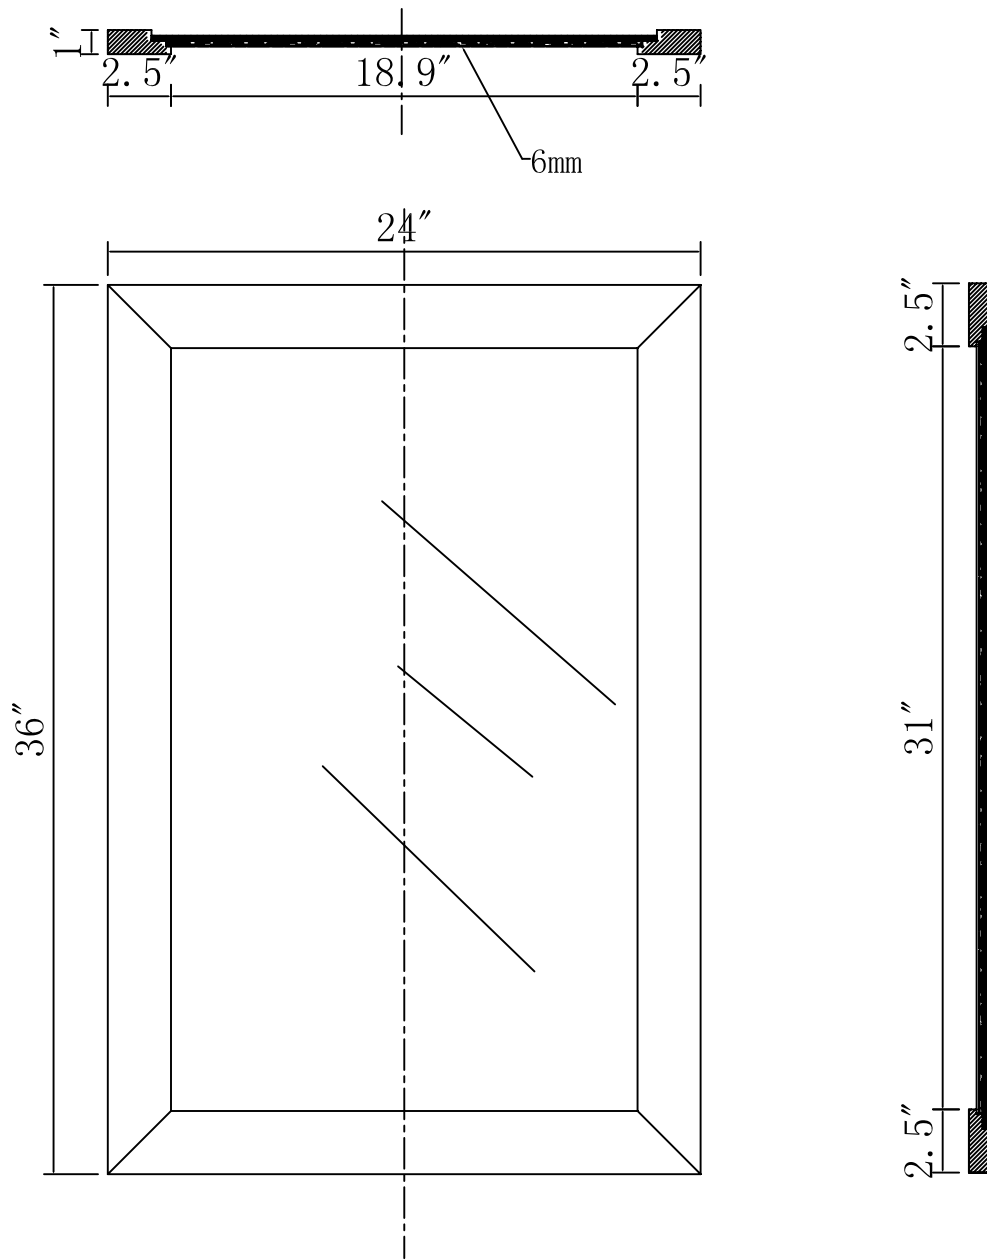

MODEL: MADISON 30EBF

WATER
CREATION

TECHNICAL DATASHEET

Water Creation London Classic
Wide Spread Lavatory Faucet
F2-0009-01-BX

PRODUCT SPECIFICATION

Construction: 100% Solid Brass
Connection: 1/2" IPS

Finish: Chrome
Handle Style: British Cross
Sink Hole Required: 3
Spout Height: 1-1/2" Aerator, 3" Overall
Spout Reach: 5-1/2"
Flow Rate: 2.0 GPM @ 60 PSI