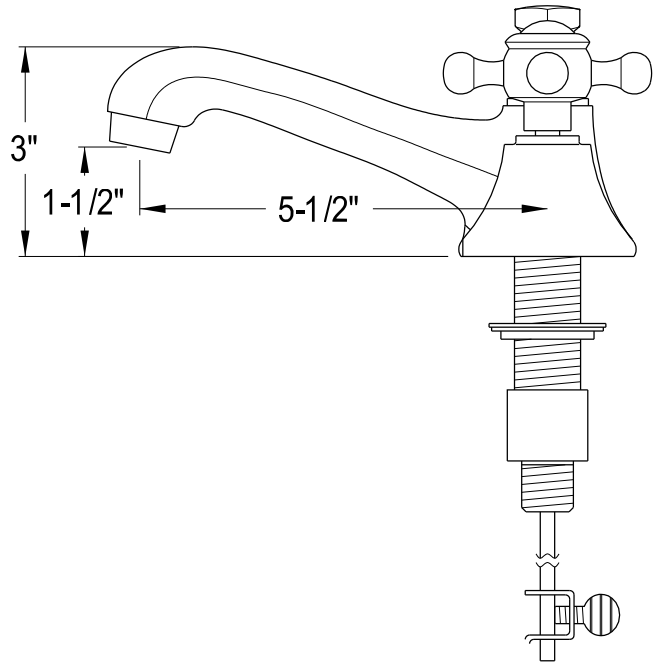

MODEL: MADISON 24WF

WATER  
CREATION

## TECHNICAL DATASHEET

Water Creation London Classic  
Wide Spread Lavatory Faucet  
F2-0009-01-BX

### PRODUCT SPECIFICATION

Construction: 100% Solid Brass  
Connection: 1/2" IPS

Finish: Chrome  
Handle Style: British Cross  
Sink Hole Required: 3  
Spout Height: 1-1/2" Aerator, 3" Overall  
Spout Reach: 5-1/2"  
Flow Rate: 2.0 GPM @ 60 PSI