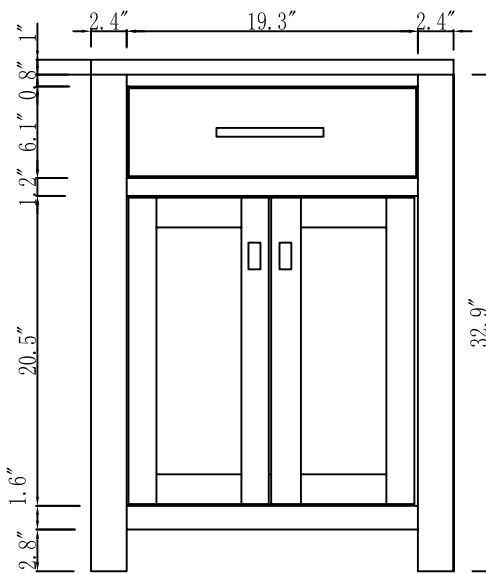

MODEL: MADISON 24WF