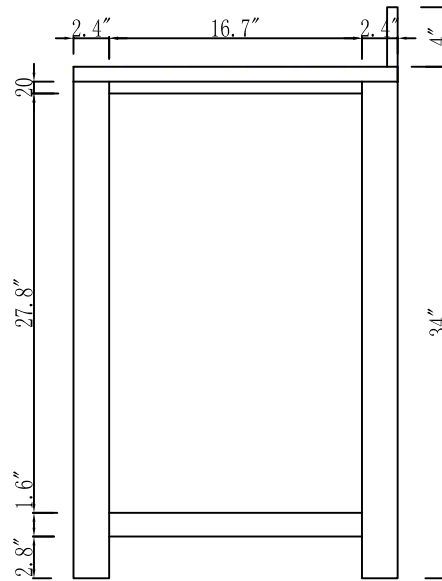

MODEL: MADISON 24WF

WATER  
CREATION

## TECHNICAL DATASHEET

Water Creation London Classic  
Wide Spread Lavatory Faucet  
F2-0009-01-BX

### PRODUCT SPECIFICATION

Construction: 100% Solid Brass  
Connection: 1/2" IPS

Finish: Chrome  
Handle Style: British Cross  
Sink Hole Required: 3  
Spout Height: 1-1/2" Aerator, 3" Overall  
Spout Reach: 5-1/2"  
Flow Rate: 2.0 GPM @ 60 PSI