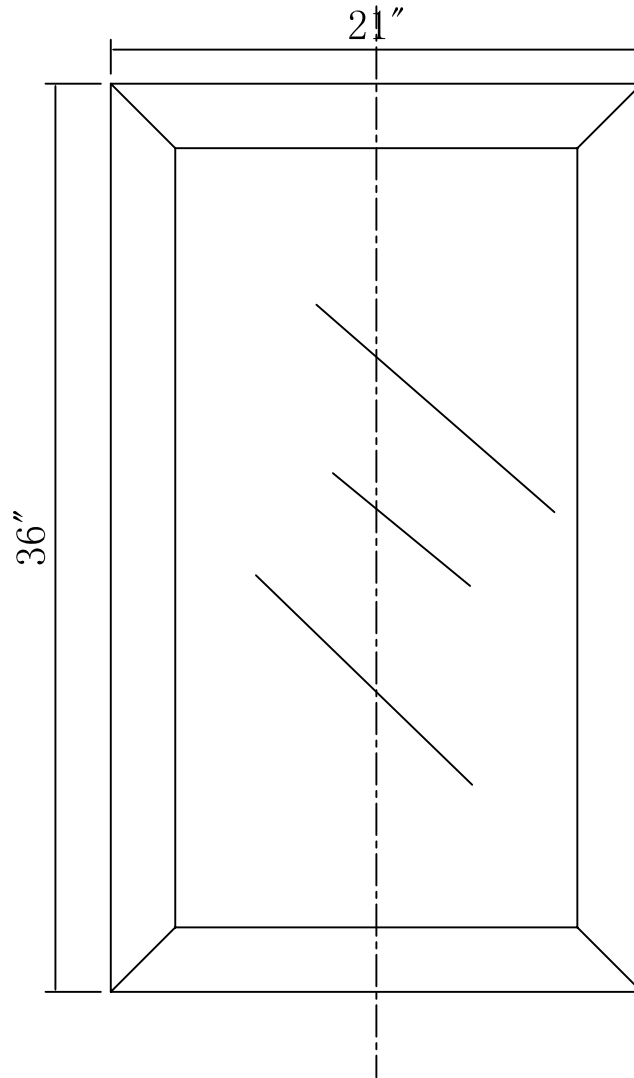

MODEL: MADISON 24WBF

WATER
CREATION

TECHNICAL DATASHEET

Water Creation London Classic
Wide Spread Lavatory Faucet
F2-0009-01-BX

PRODUCT SPECIFICATION

Construction: 100% Solid Brass
Connection: 1/2" IPS

Finish: Chrome
Handle Style: British Cross
Sink Hole Required: 3
Spout Height: 1-1/2" Aerator, 3" Overall
Spout Reach: 5-1/2"
Flow Rate: 2.0 GPM @ 60 PSI