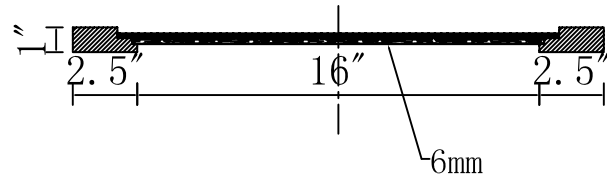

MODEL: MADISON 24WBF

WATER
CREATION

TECHNICAL DATASHEET

Water Creation London Classic
Wide Spread Lavatory Faucet
F2-0009-01-BX

PRODUCT SPECIFICATION

Construction: 100% Solid Brass
Connection: 1/2" IPS

Finish: Chrome
Handle Style: British Cross
Sink Hole Required: 3
Spout Height: 1-1/2" Aerator, 3" Overall
Spout Reach: 5-1/2"
Flow Rate: 2.0 GPM @ 60 PSI