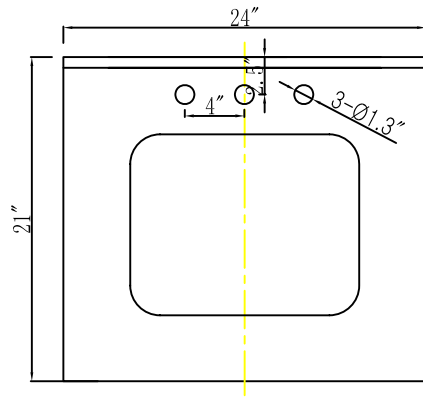

MODEL: MADISON 24WBF

WATER
CREATION

TECHNICAL DATASHEET

Water Creation London Classic
Wide Spread Lavatory Faucet
F2-0009-01-BX

PRODUCT SPECIFICATION

Construction: 100% Solid Brass
Connection: 1/2" IPS

Finish: Chrome
Handle Style: British Cross
Sink Hole Required: 3
Spout Height: 1-1/2" Aerator, 3" Overall
Spout Reach: 5-1/2"
Flow Rate: 2.0 GPM @ 60 PSI