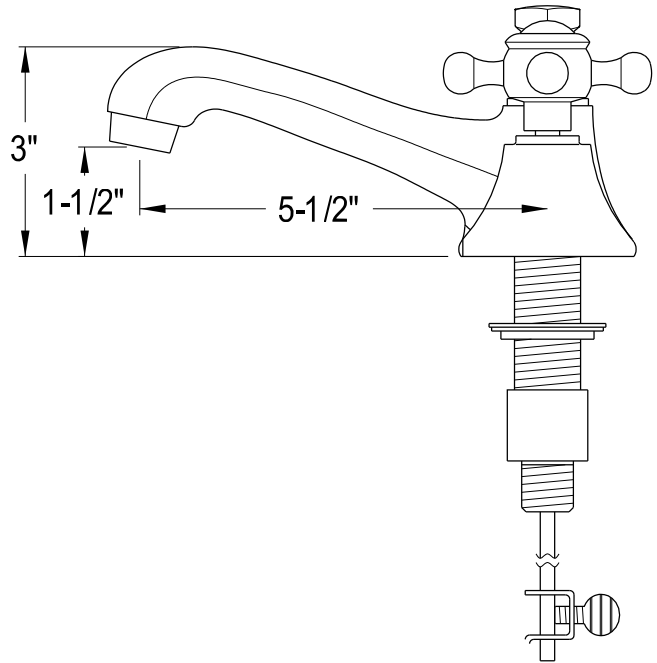

MODEL: MADISON 24WBF

WATER
CREATION

TECHNICAL DATASHEET

Water Creation London Classic
Wide Spread Lavatory Faucet
F2-0009-01-BX

PRODUCT SPECIFICATION

Construction: 100% Solid Brass
Connection: 1/2" IPS

Finish: Chrome
Handle Style: British Cross
Sink Hole Required: 3
Spout Height: 1-1/2" Aerator, 3" Overall
Spout Reach: 5-1/2"
Flow Rate: 2.0 GPM @ 60 PSI