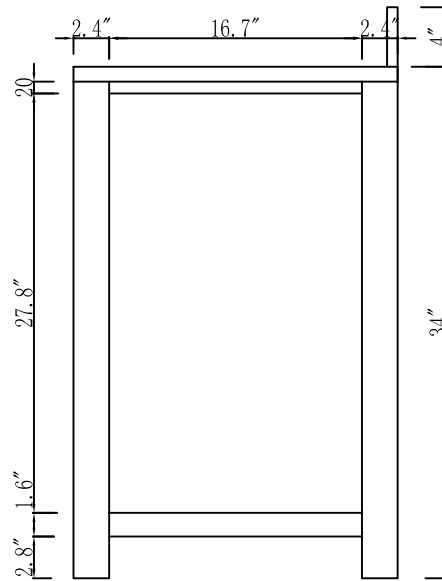

MODEL: MADISON 24WBF

WATER
CREATION

TECHNICAL DATASHEET

Water Creation London Classic
Wide Spread Lavatory Faucet
F2-0009-01-BX

PRODUCT SPECIFICATION

Construction: 100% Solid Brass
Connection: 1/2" IPS

Finish: Chrome
Handle Style: British Cross
Sink Hole Required: 3
Spout Height: 1-1/2" Aerator, 3" Overall
Spout Reach: 5-1/2"
Flow Rate: 2.0 GPM @ 60 PSI