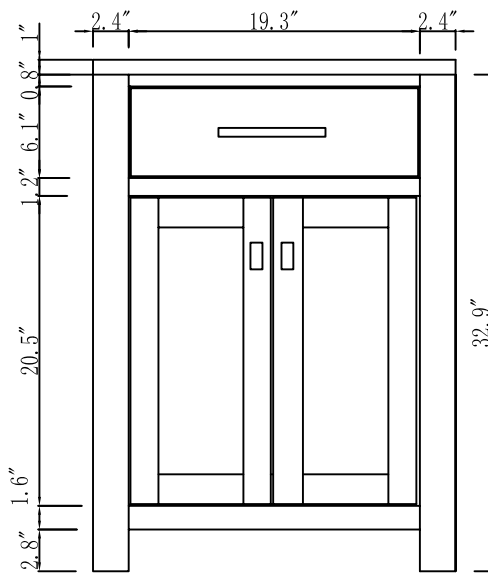

MODEL: MADISON 24WBF

WATER
CREATION

TECHNICAL DATASHEET

Water Creation London Classic
Wide Spread Lavatory Faucet
F2-0009-01-BX

PRODUCT SPECIFICATION

Construction: 100% Solid Brass
Connection: 1/2" IPS

Finish: Chrome
Handle Style: British Cross
Sink Hole Required: 3
Spout Height: 1-1/2" Aerator, 3" Overall
Spout Reach: 5-1/2"
Flow Rate: 2.0 GPM @ 60 PSI