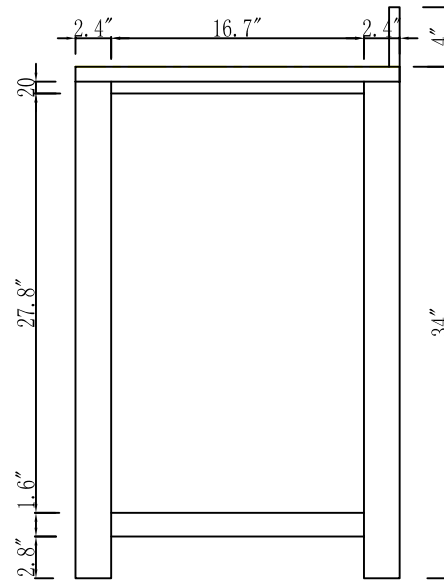

MODEL: MADISON 24GF

WATER  
CREATION

## TECHNICAL DATASHEET

Water Creation London Classic  
Wide Spread Lavatory Faucet  
F2-0009-01-BX

### PRODUCT SPECIFICATION

Construction: 100% Solid Brass  
Connection: 1/2" IPS

Finish: Chrome  
Handle Style: British Cross  
Sink Hole Required: 3  
Spout Height: 1-1/2" Aerator, 3" Overall  
Spout Reach: 5-1/2"  
Flow Rate: 2.0 GPM @ 60 PSI