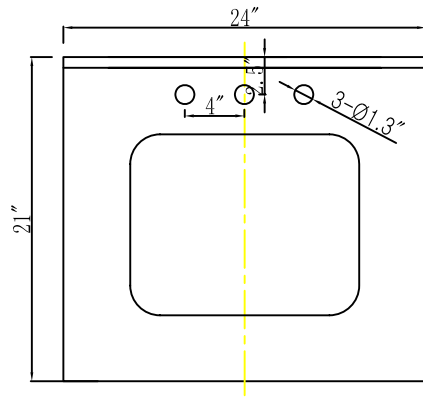

MODEL: MADISON 24GF