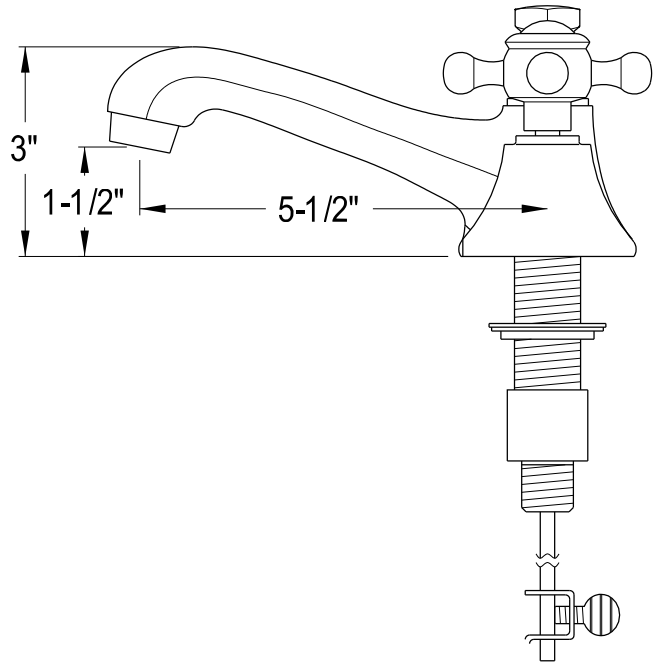

MODEL: MADISON 24GF

WATER  
CREATION

## TECHNICAL DATASHEET

Water Creation London Classic  
Wide Spread Lavatory Faucet  
F2-0009-01-BX

### PRODUCT SPECIFICATION

Construction: 100% Solid Brass  
Connection: 1/2" IPS

Finish: Chrome  
Handle Style: British Cross  
Sink Hole Required: 3  
Spout Height: 1-1/2" Aerator, 3" Overall  
Spout Reach: 5-1/2"  
Flow Rate: 2.0 GPM @ 60 PSI