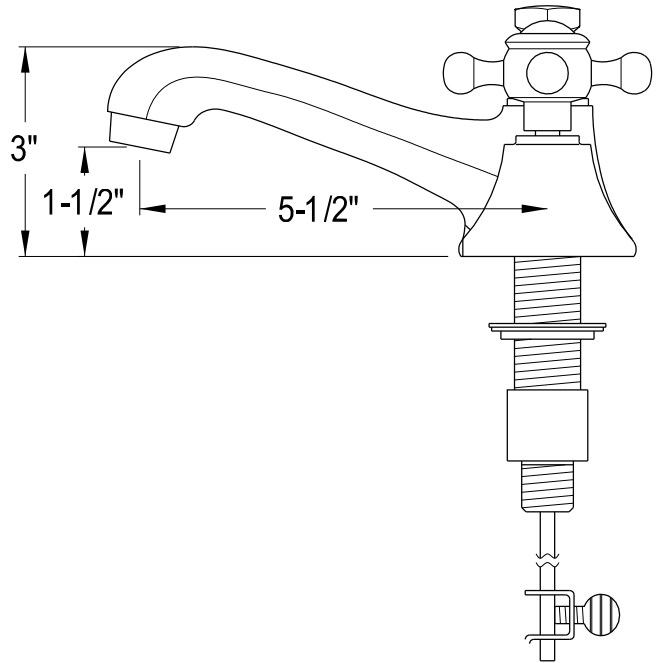

MODEL: MADISON 24GBF

WATER  
CREATION

## TECHNICAL DATASHEET

Water Creation London Classic  
Wide Spread Lavatory Faucet  
F2-0009-01-BX

### PRODUCT SPECIFICATION

Construction: 100% Solid Brass  
Connection: 1/2" IPS

Finish: Chrome  
Handle Style: British Cross  
Sink Hole Required: 3  
Spout Height: 1-1/2" Aerator, 3" Overall  
Spout Reach: 5-1/2"  
Flow Rate: 2.0 GPM @ 60 PSI