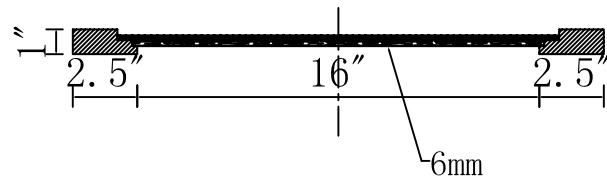

MODEL: MADISON 24GBF

WATER  
CREATION

## TECHNICAL DATASHEET

Water Creation London Classic  
Wide Spread Lavatory Faucet  
F2-0009-01-BX

### PRODUCT SPECIFICATION

Construction: 100% Solid Brass  
Connection: 1/2" IPS

Finish: Chrome  
Handle Style: British Cross  
Sink Hole Required: 3  
Spout Height: 1-1/2" Aerator, 3" Overall  
Spout Reach: 5-1/2"  
Flow Rate: 2.0 GPM @ 60 PSI