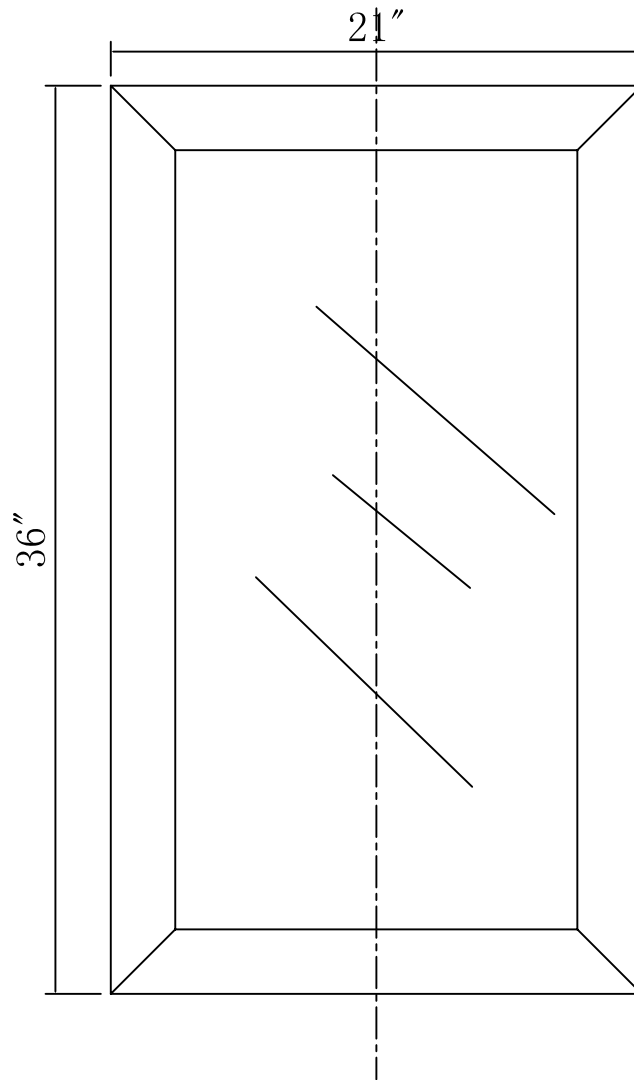

MODEL: MADISON 24GBF

WATER  
CREATION

## TECHNICAL DATASHEET

Water Creation London Classic  
Wide Spread Lavatory Faucet  
F2-0009-01-BX

### PRODUCT SPECIFICATION

Construction: 100% Solid Brass  
Connection: 1/2" IPS

Finish: Chrome  
Handle Style: British Cross  
Sink Hole Required: 3  
Spout Height: 1-1/2" Aerator, 3" Overall  
Spout Reach: 5-1/2"  
Flow Rate: 2.0 GPM @ 60 PSI