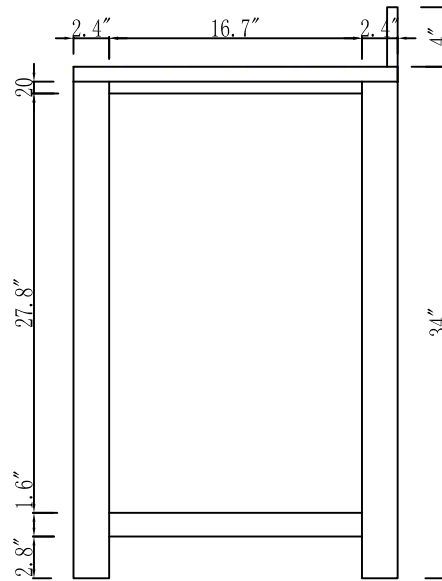

MODEL: MADISON 24GBF

WATER  
CREATION

## TECHNICAL DATASHEET

Water Creation London Classic  
Wide Spread Lavatory Faucet  
F2-0009-01-BX

### PRODUCT SPECIFICATION

Construction: 100% Solid Brass  
Connection: 1/2" IPS

Finish: Chrome  
Handle Style: British Cross  
Sink Hole Required: 3  
Spout Height: 1-1/2" Aerator, 3" Overall  
Spout Reach: 5-1/2"  
Flow Rate: 2.0 GPM @ 60 PSI