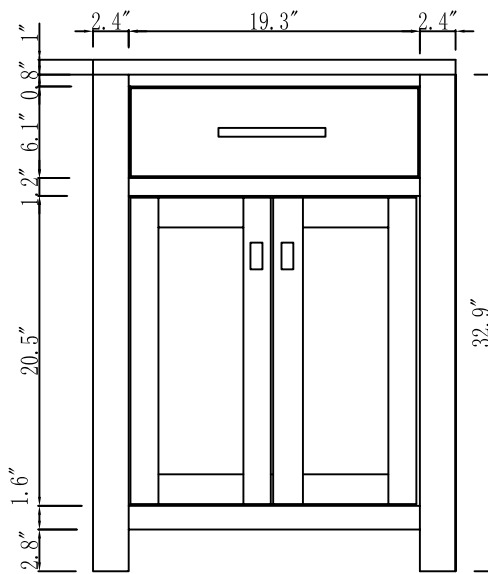

MODEL: MADISON 24GBF