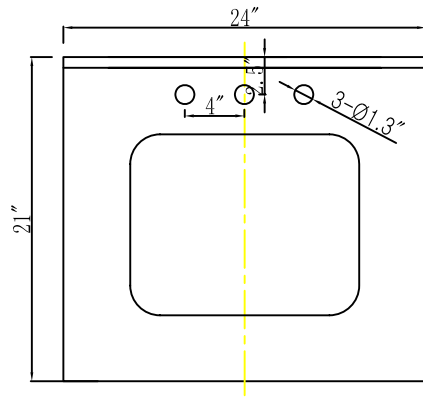

MODEL: MADISON 24GBF

WATER  
CREATION

## TECHNICAL DATASHEET

Water Creation London Classic  
Wide Spread Lavatory Faucet  
F2-0009-01-BX

### PRODUCT SPECIFICATION

Construction: 100% Solid Brass  
Connection: 1/2" IPS

Finish: Chrome  
Handle Style: British Cross  
Sink Hole Required: 3  
Spout Height: 1-1/2" Aerator, 3" Overall  
Spout Reach: 5-1/2"  
Flow Rate: 2.0 GPM @ 60 PSI