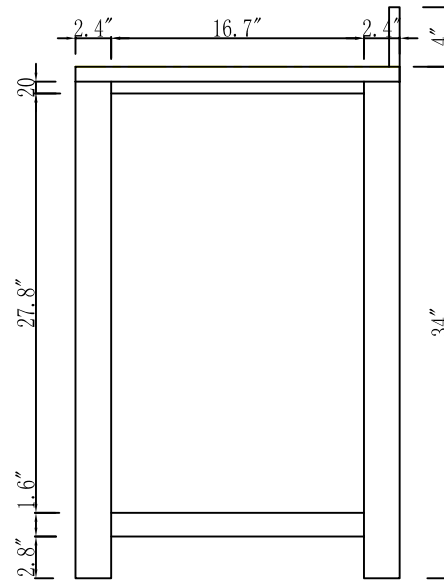

MODEL: MADISON 24EF

WATER
CREATION

TECHNICAL DATASHEET

Water Creation London Classic
Wide Spread Lavatory Faucet
F2-0009-01-BX

PRODUCT SPECIFICATION

Construction: 100% Solid Brass
Connection: 1/2" IPS

Finish: Chrome
Handle Style: British Cross
Sink Hole Required: 3
Spout Height: 1-1/2" Aerator, 3" Overall
Spout Reach: 5-1/2"
Flow Rate: 2.0 GPM @ 60 PSI