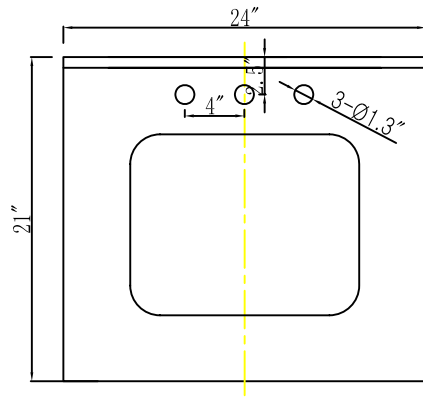

MODEL: MADISON 24EF

WATER
CREATION

TECHNICAL DATASHEET

Water Creation London Classic
Wide Spread Lavatory Faucet
F2-0009-01-BX

PRODUCT SPECIFICATION

Construction: 100% Solid Brass
Connection: 1/2" IPS

Finish: Chrome
Handle Style: British Cross
Sink Hole Required: 3
Spout Height: 1-1/2" Aerator, 3" Overall
Spout Reach: 5-1/2"
Flow Rate: 2.0 GPM @ 60 PSI