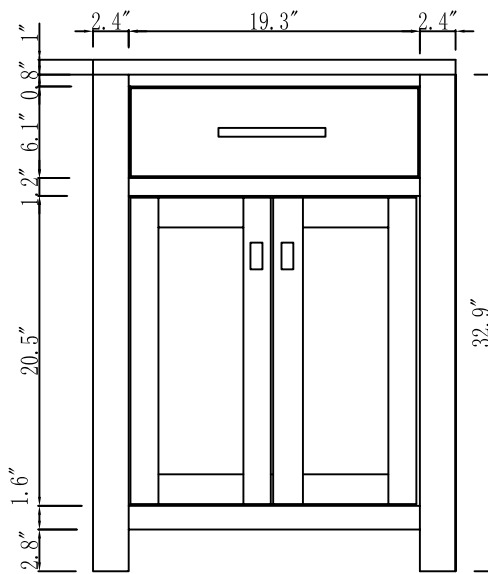

MODEL: MADISON 24EF

WATER
CREATION

TECHNICAL DATASHEET

Water Creation London Classic
Wide Spread Lavatory Faucet
F2-0009-01-BX

PRODUCT SPECIFICATION

Construction: 100% Solid Brass
Connection: 1/2" IPS

Finish: Chrome
Handle Style: British Cross
Sink Hole Required: 3
Spout Height: 1-1/2" Aerator, 3" Overall
Spout Reach: 5-1/2"
Flow Rate: 2.0 GPM @ 60 PSI