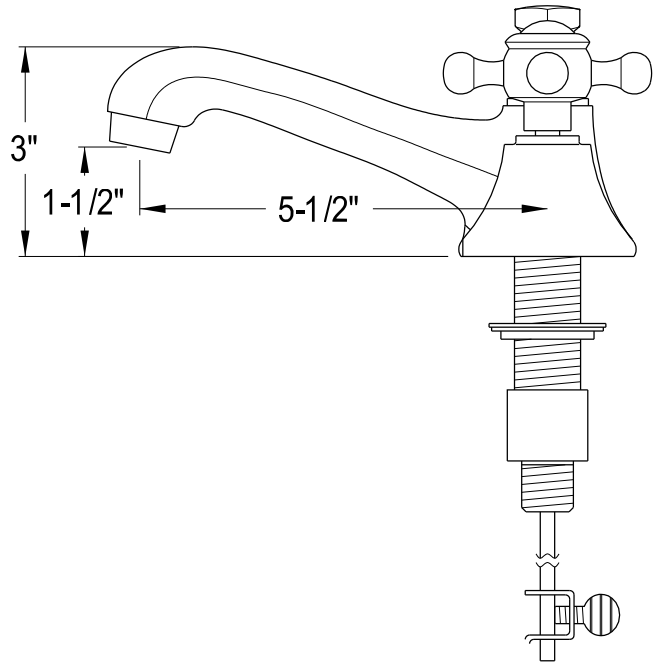

MODEL: MADISON 24EF

WATER
CREATION

TECHNICAL DATASHEET

Water Creation London Classic
Wide Spread Lavatory Faucet
F2-0009-01-BX

PRODUCT SPECIFICATION

Construction: 100% Solid Brass
Connection: 1/2" IPS

Finish: Chrome
Handle Style: British Cross
Sink Hole Required: 3
Spout Height: 1-1/2" Aerator, 3" Overall
Spout Reach: 5-1/2"
Flow Rate: 2.0 GPM @ 60 PSI