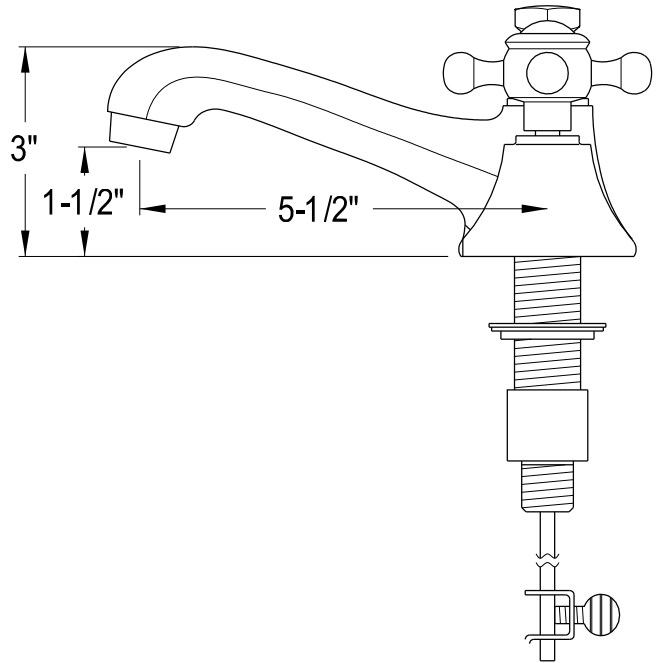

MODEL: MADISON 24EBF

WATER
CREATION

TECHNICAL DATASHEET

Water Creation London Classic
Wide Spread Lavatory Faucet
F2-0009-01-BX

PRODUCT SPECIFICATION

Construction: 100% Solid Brass
Connection: 1/2" IPS

Finish: Chrome
Handle Style: British Cross
Sink Hole Required: 3
Spout Height: 1-1/2" Aerator, 3" Overall
Spout Reach: 5-1/2"
Flow Rate: 2.0 GPM @ 60 PSI