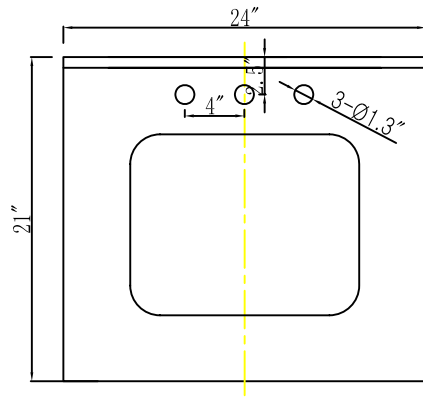

MODEL: MADISON 24EBF

WATER
CREATION

TECHNICAL DATASHEET

Water Creation London Classic
Wide Spread Lavatory Faucet
F2-0009-01-BX

PRODUCT SPECIFICATION

Construction: 100% Solid Brass
Connection: 1/2" IPS

Finish: Chrome
Handle Style: British Cross
Sink Hole Required: 3
Spout Height: 1-1/2" Aerator, 3" Overall
Spout Reach: 5-1/2"
Flow Rate: 2.0 GPM @ 60 PSI