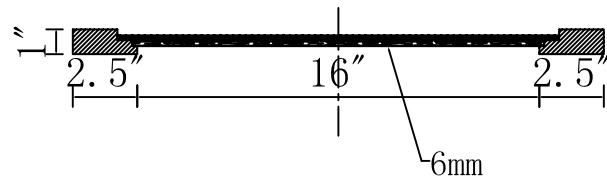

MODEL: MADISON 24EBF

WATER
CREATION

TECHNICAL DATASHEET

Water Creation London Classic
Wide Spread Lavatory Faucet
F2-0009-01-BX

PRODUCT SPECIFICATION

Construction: 100% Solid Brass
Connection: 1/2" IPS

Finish: Chrome
Handle Style: British Cross
Sink Hole Required: 3
Spout Height: 1-1/2" Aerator, 3" Overall
Spout Reach: 5-1/2"
Flow Rate: 2.0 GPM @ 60 PSI