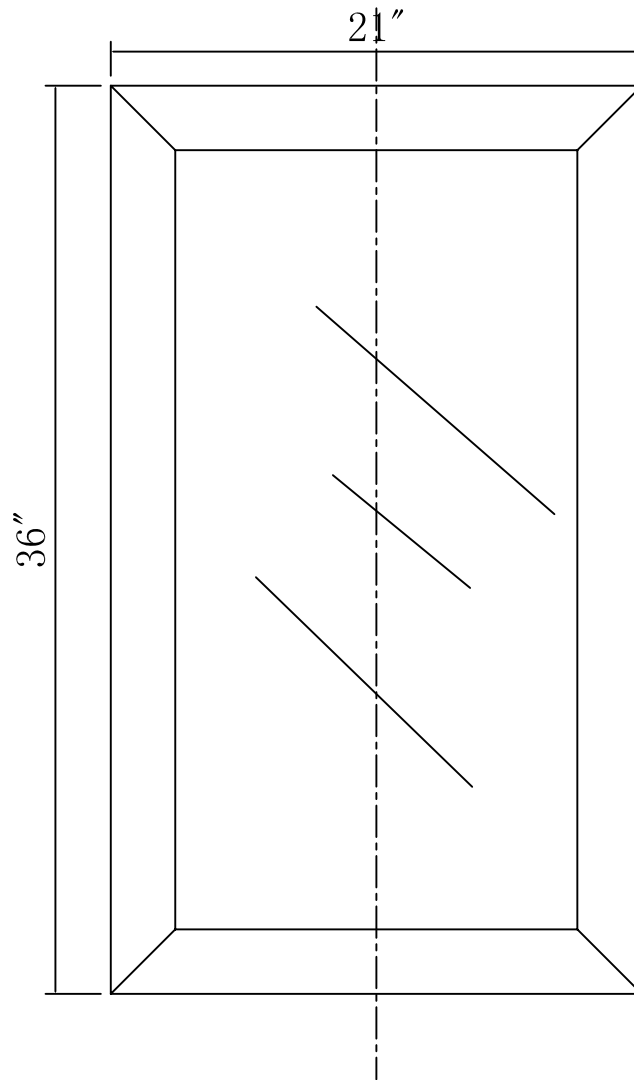

MODEL: MADISON 24EBF

WATER
CREATION

TECHNICAL DATASHEET

Water Creation London Classic
Wide Spread Lavatory Faucet
F2-0009-01-BX

PRODUCT SPECIFICATION

Construction: 100% Solid Brass
Connection: 1/2" IPS

Finish: Chrome
Handle Style: British Cross
Sink Hole Required: 3
Spout Height: 1-1/2" Aerator, 3" Overall
Spout Reach: 5-1/2"
Flow Rate: 2.0 GPM @ 60 PSI