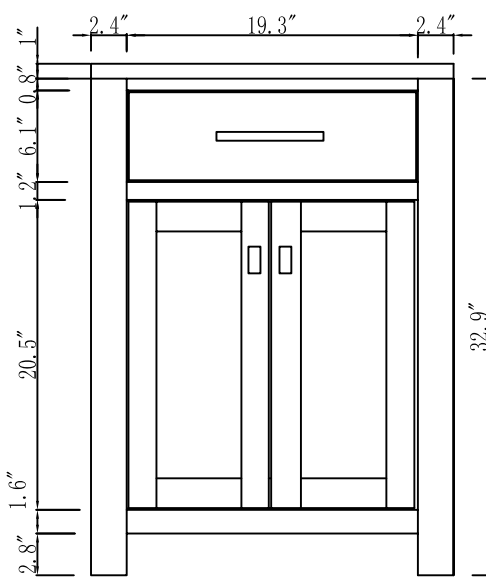

MODEL: MADISON 24EBF

WATER
CREATION

TECHNICAL DATASHEET

Water Creation London Classic
Wide Spread Lavatory Faucet
F2-0009-01-BX

PRODUCT SPECIFICATION

Construction: 100% Solid Brass
Connection: 1/2" IPS

Finish: Chrome
Handle Style: British Cross
Sink Hole Required: 3
Spout Height: 1-1/2" Aerator, 3" Overall
Spout Reach: 5-1/2"
Flow Rate: 2.0 GPM @ 60 PSI