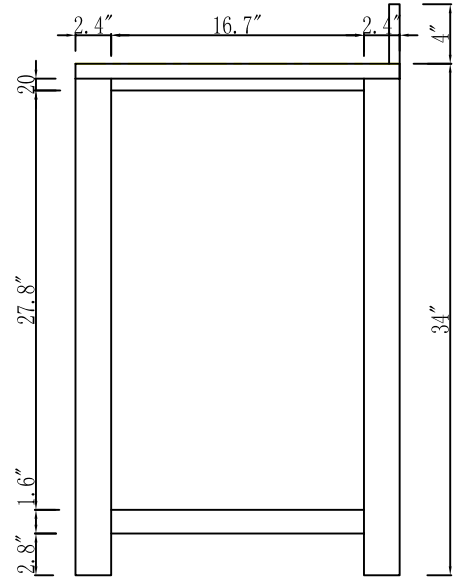

MODEL: MADISON 24EBF

WATER
CREATION

TECHNICAL DATASHEET

Water Creation London Classic
Wide Spread Lavatory Faucet
F2-0009-01-BX

PRODUCT SPECIFICATION

Construction: 100% Solid Brass
Connection: 1/2" IPS

Finish: Chrome
Handle Style: British Cross
Sink Hole Required: 3
Spout Height: 1-1/2" Aerator, 3" Overall
Spout Reach: 5-1/2"
Flow Rate: 2.0 GPM @ 60 PSI