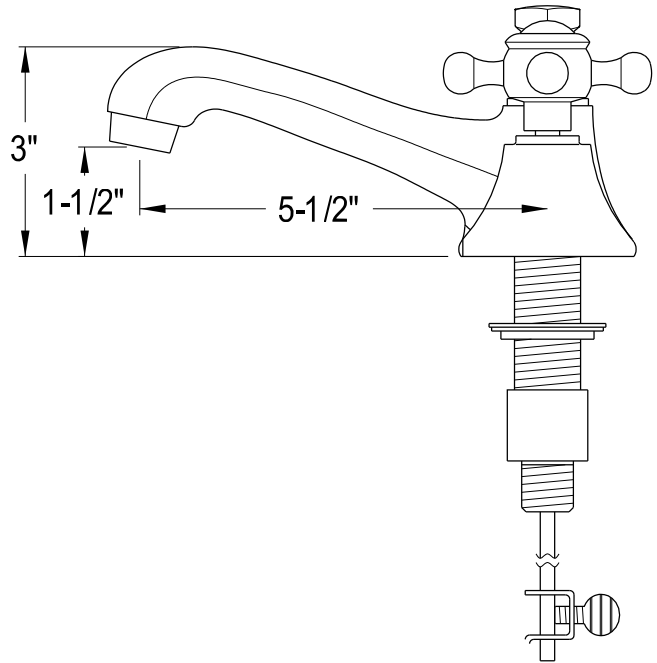

WATER  
CREATION

## TECHNICAL DATASHEET

Water Creation London Classic  
Wide Spread Lavatory Faucet  
F2-0009-01-BX

### PRODUCT SPECIFICATION

Construction: 100% Solid Brass  
Connection: 1/2" IPS

Finish: Chrome  
Handle Style: British Cross  
Sink Hole Required: 3  
Spout Height: 1-1/2" Aerator, 3" Overall  
Spout Reach: 5-1/2"  
Flow Rate: 2.0 GPM @ 60 PSI