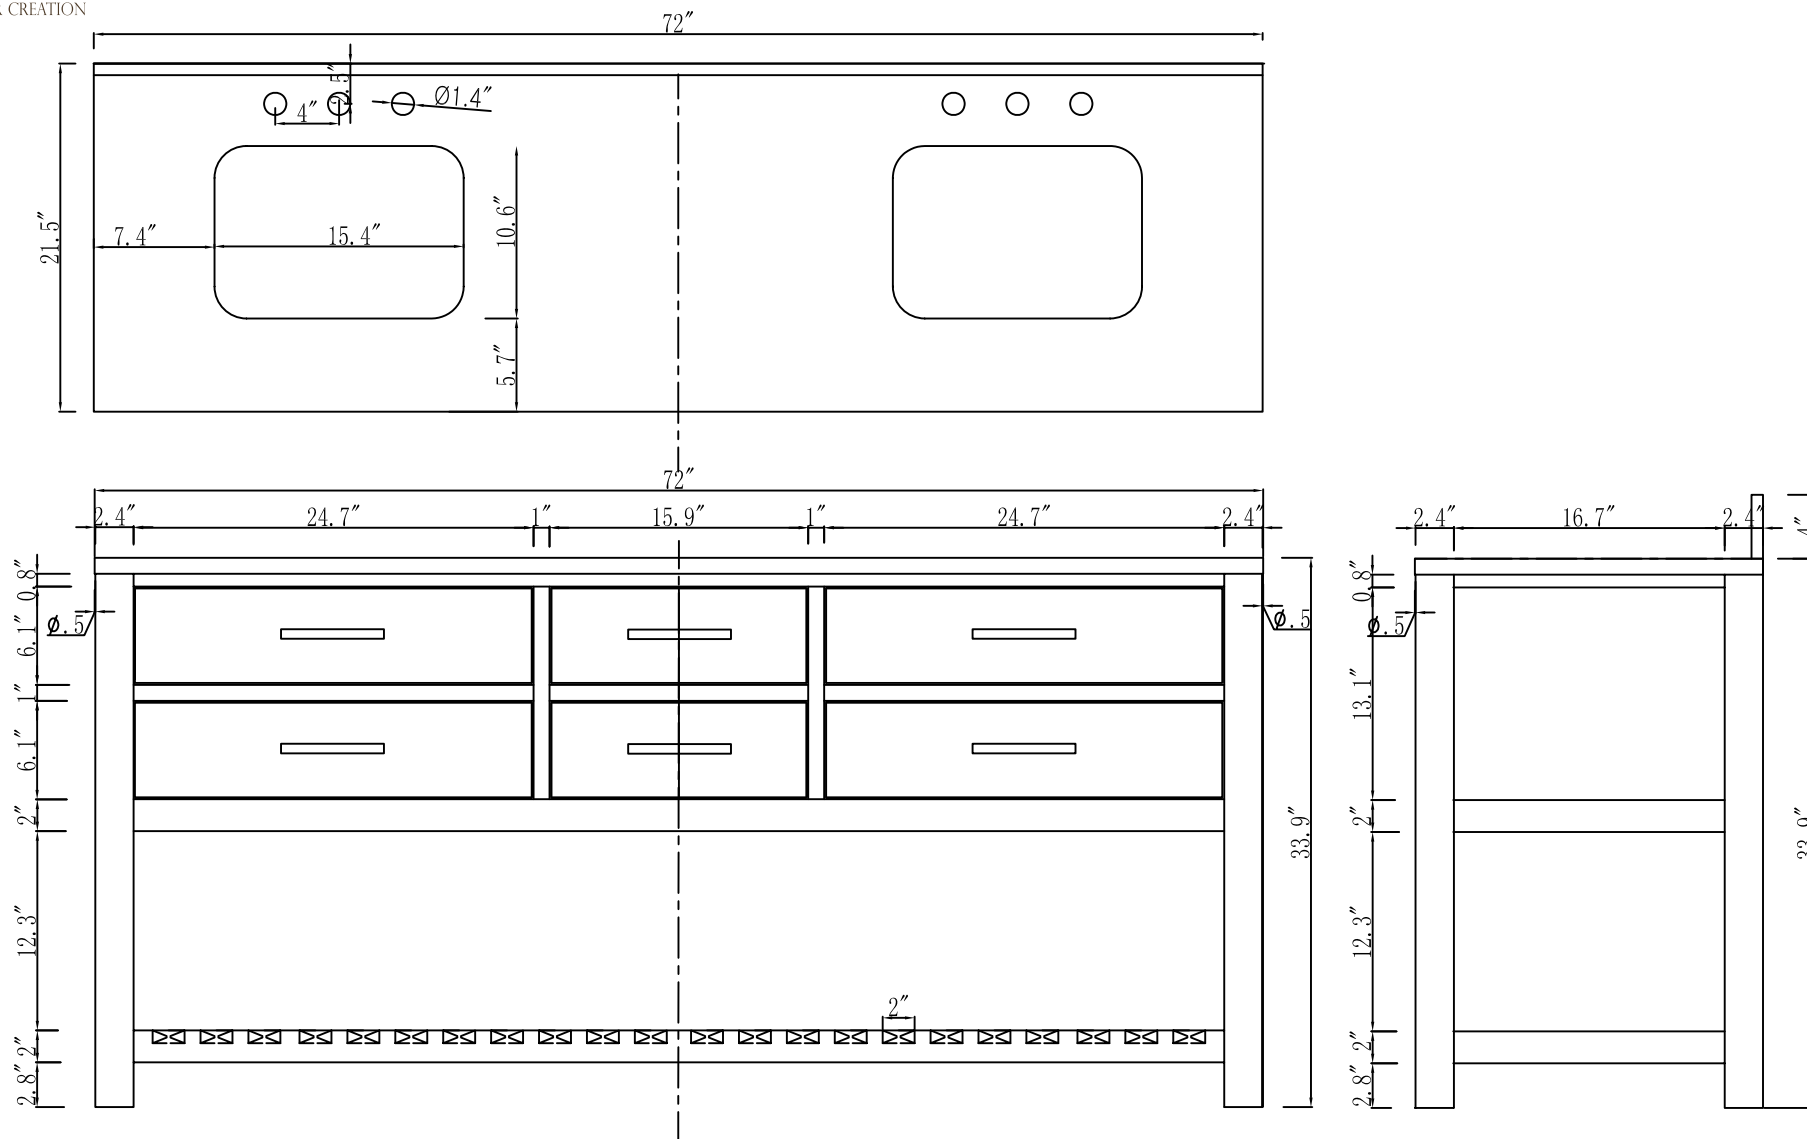

MODEL: MADALYN 72ECF

WATER
CREATION

TECHNICAL DATASHEET

Water Creation London Classic
Wide Spread Lavatory Faucet
F2-0009-01-BX

PRODUCT SPECIFICATION

Construction: 100% Solid Brass
Connection: 1/2" IPS

Finish: Chrome
Handle Style: British Cross
Sink Hole Required: 3
Spout Height: 1-1/2" Aerator, 3" Overall
Spout Reach: 5-1/2"
Flow Rate: 2.0 GPM @ 60 PSI