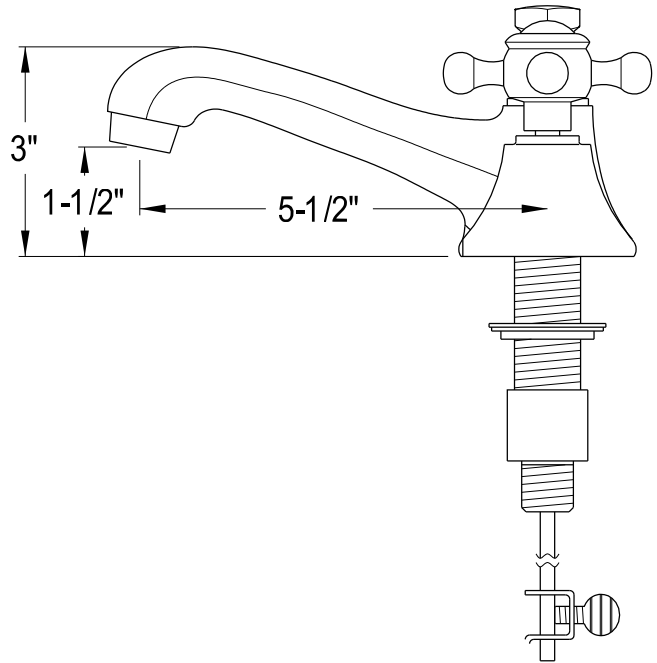

MODEL: MADALYN 72ECF

WATER
CREATION

TECHNICAL DATASHEET

Water Creation London Classic
Wide Spread Lavatory Faucet
F2-0009-01-BX

PRODUCT SPECIFICATION

Construction: 100% Solid Brass
Connection: 1/2" IPS

Finish: Chrome
Handle Style: British Cross
Sink Hole Required: 3
Spout Height: 1-1/2" Aerator, 3" Overall
Spout Reach: 5-1/2"
Flow Rate: 2.0 GPM @ 60 PSI