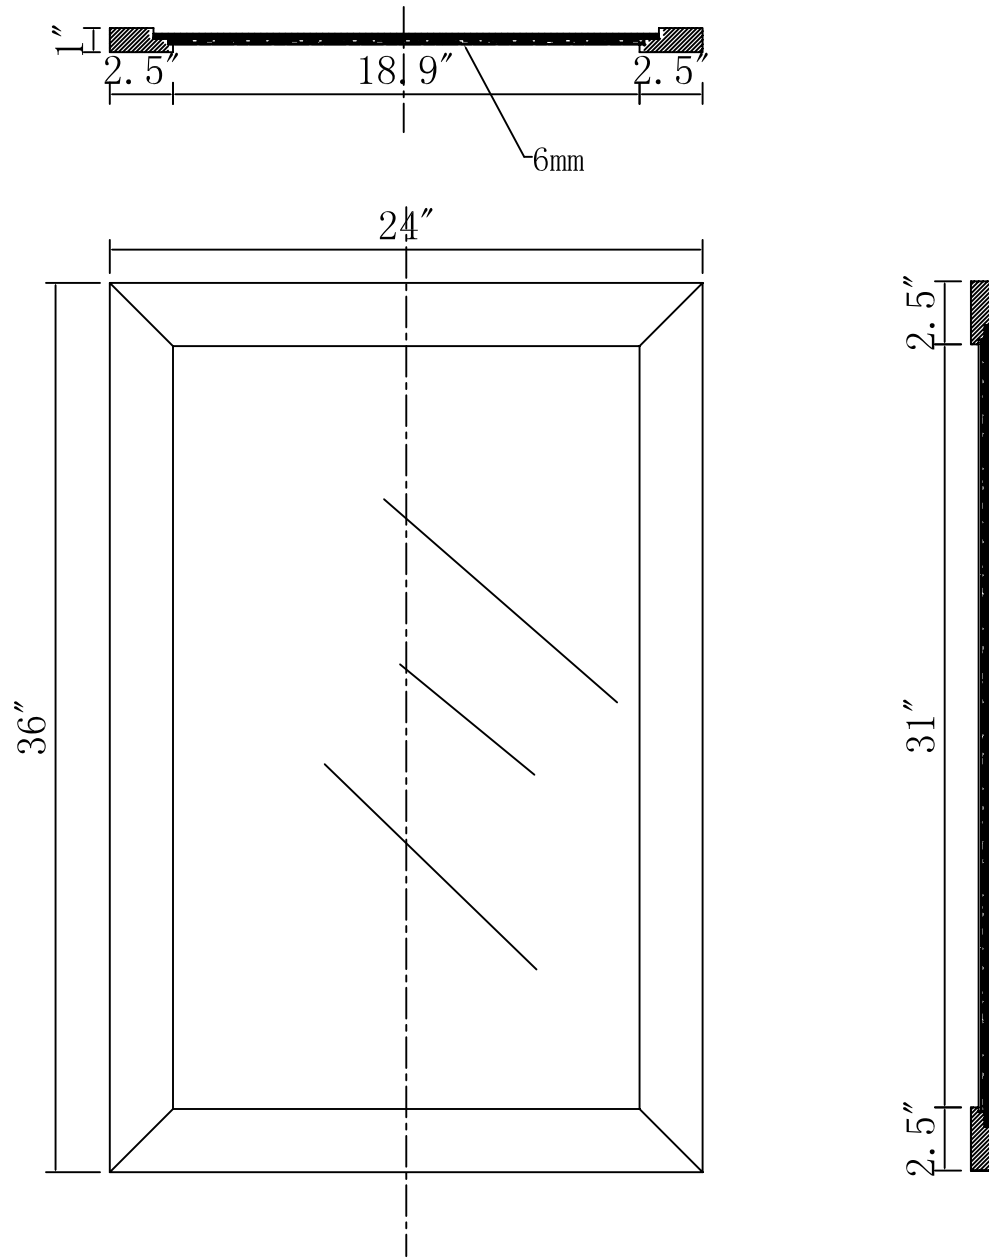

MODEL: MADALYN 72ECF

WATER
CREATION

TECHNICAL DATASHEET

Water Creation London Classic
Wide Spread Lavatory Faucet
F2-0009-01-BX

PRODUCT SPECIFICATION

Construction: 100% Solid Brass
Connection: 1/2" IPS

Finish: Chrome
Handle Style: British Cross
Sink Hole Required: 3
Spout Height: 1-1/2" Aerator, 3" Overall
Spout Reach: 5-1/2"
Flow Rate: 2.0 GPM @ 60 PSI