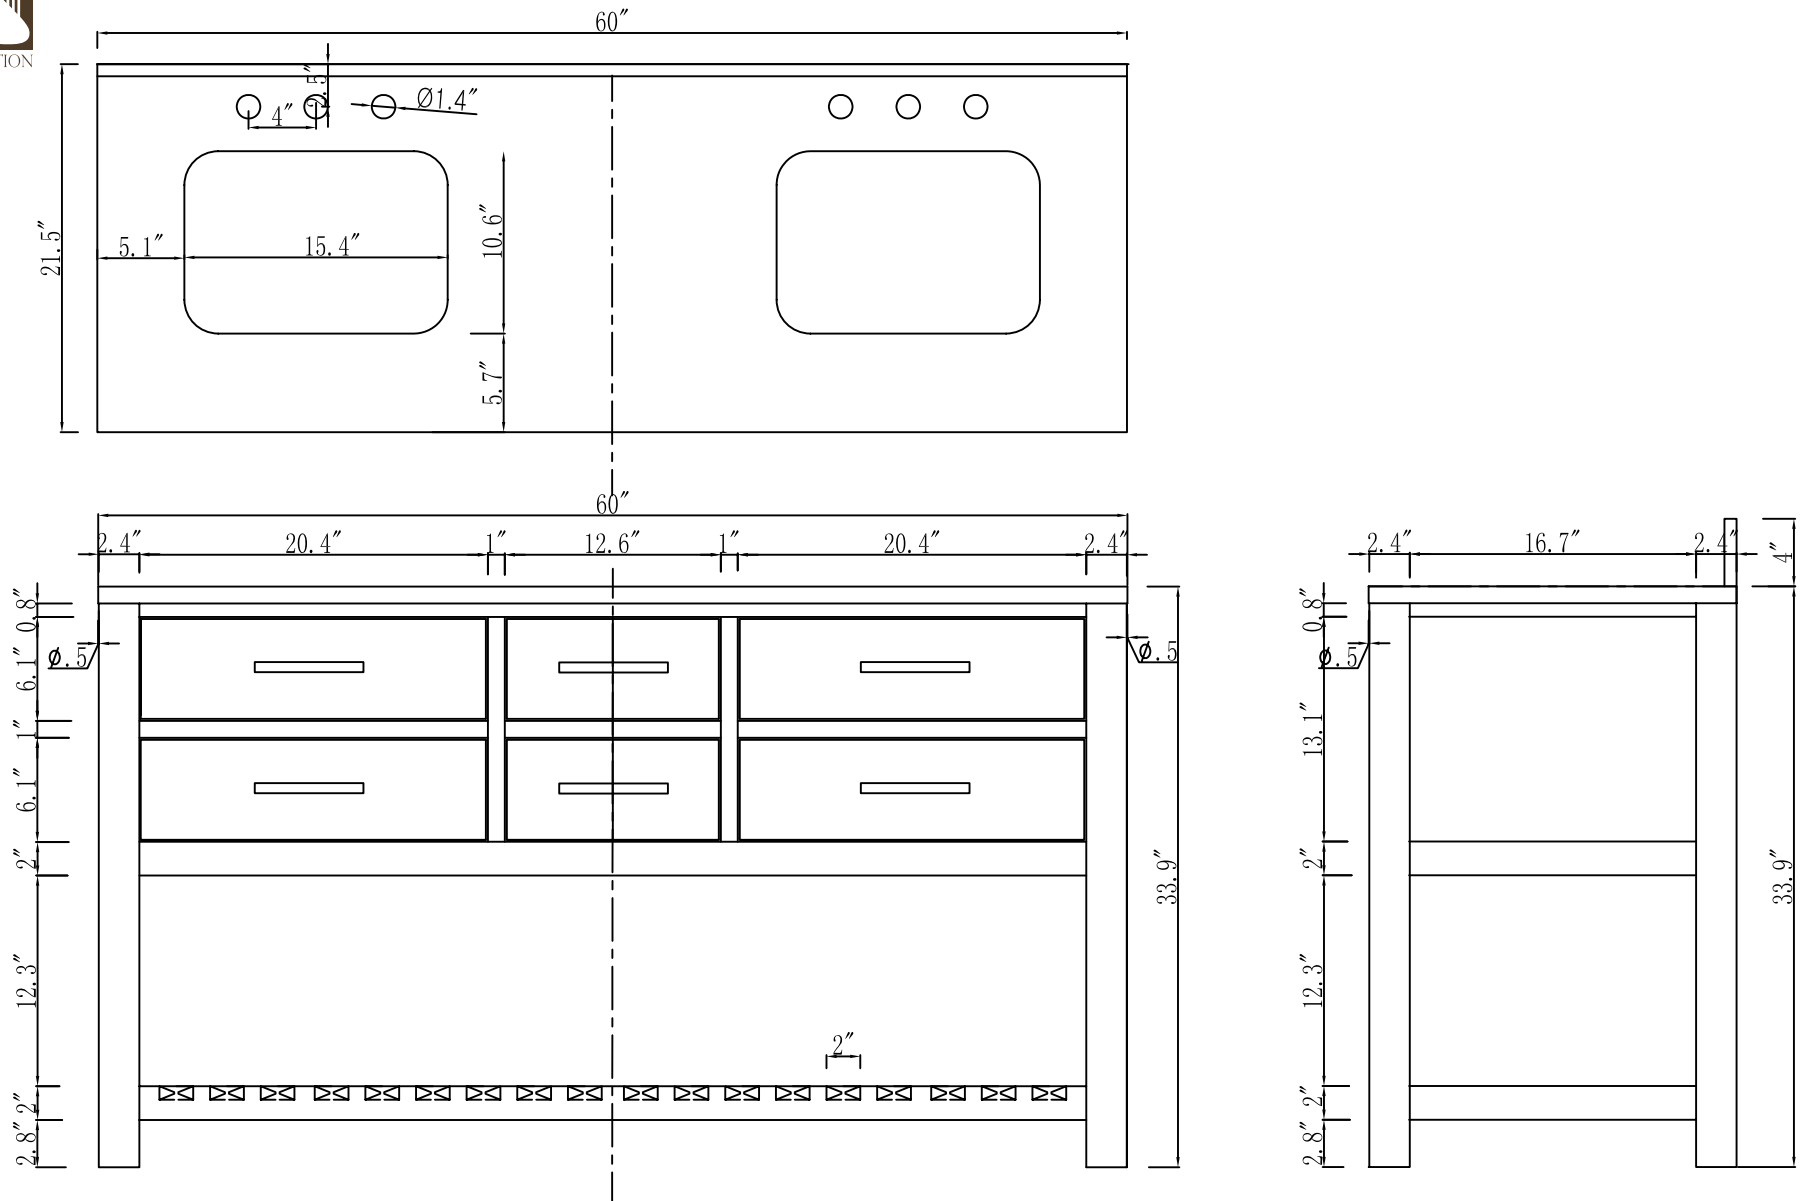

MODEL: MADALYN 60WBF

WATER
CREATION

TECHNICAL DATASHEET

Water Creation London Classic
Wide Spread Lavatory Faucet
F2-0009-01-BX

PRODUCT SPECIFICATION

Construction: 100% Solid Brass
Connection: 1/2" IPS

Finish: Chrome
Handle Style: British Cross
Sink Hole Required: 3
Spout Height: 1-1/2" Aerator, 3" Overall
Spout Reach: 5-1/2"
Flow Rate: 2.0 GPM @ 60 PSI