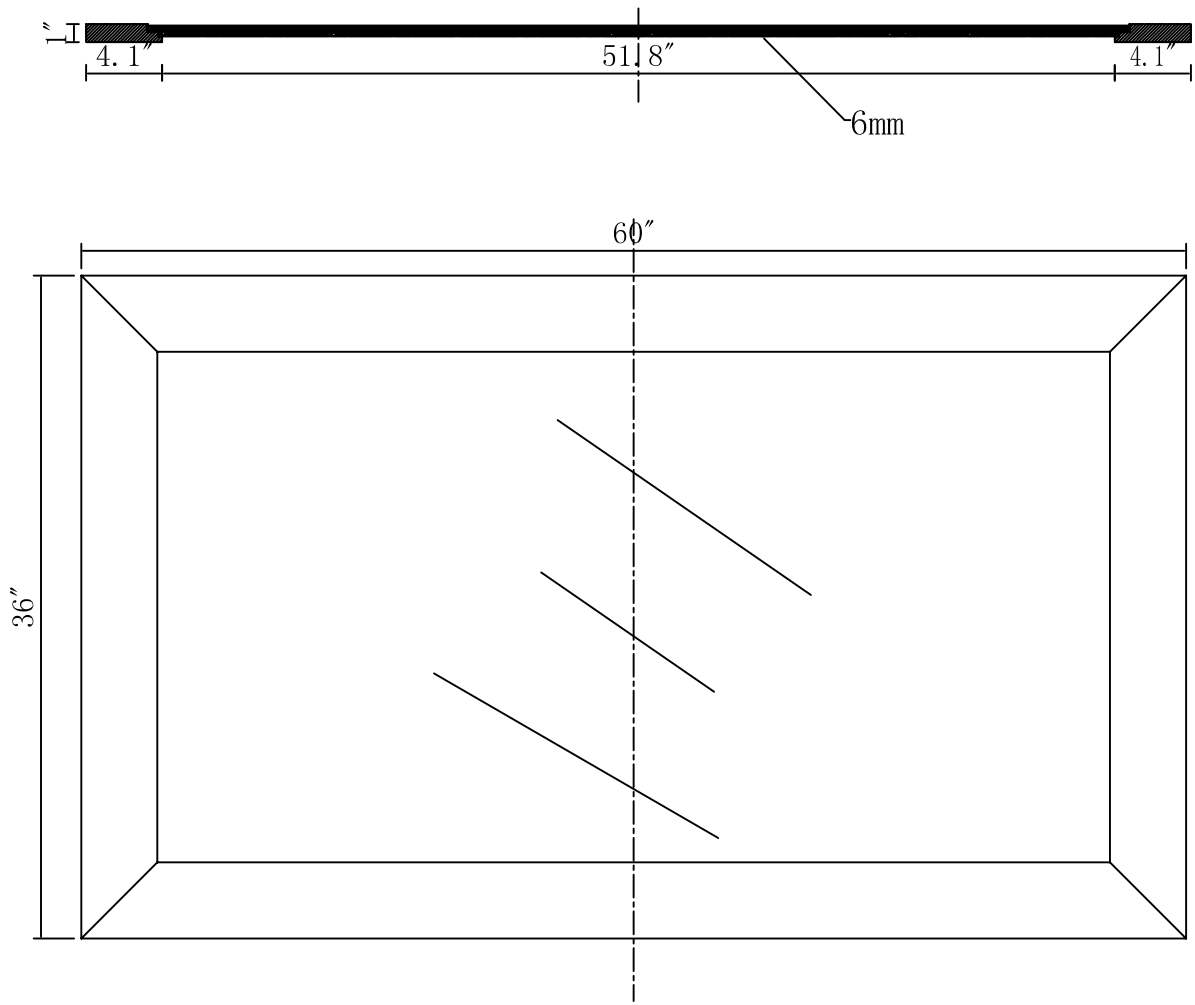

MODEL: MADALYN 60WBF

WATER
CREATION

TECHNICAL DATASHEET

Water Creation London Classic
Wide Spread Lavatory Faucet
F2-0009-01-BX

PRODUCT SPECIFICATION

Construction: 100% Solid Brass
Connection: 1/2" IPS

Finish: Chrome
Handle Style: British Cross
Sink Hole Required: 3
Spout Height: 1-1/2" Aerator, 3" Overall
Spout Reach: 5-1/2"
Flow Rate: 2.0 GPM @ 60 PSI