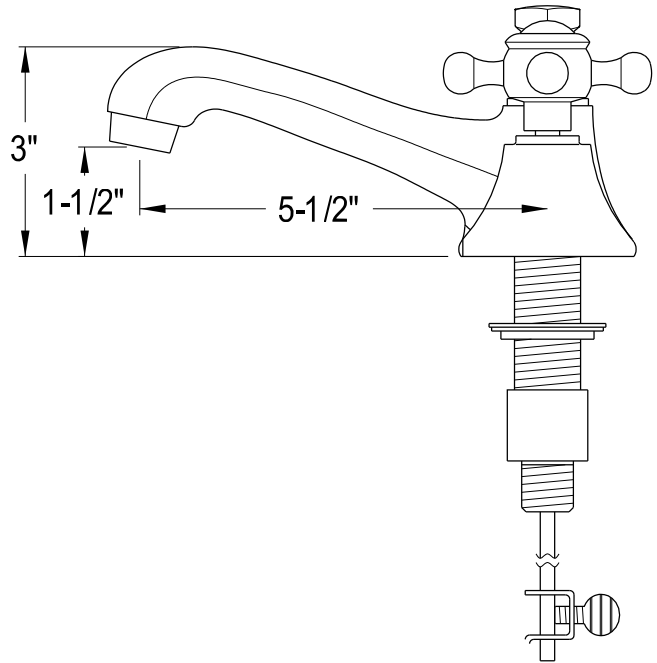

MODEL: MADALYN 60WBF

WATER
CREATION

TECHNICAL DATASHEET

Water Creation London Classic
Wide Spread Lavatory Faucet
F2-0009-01-BX

PRODUCT SPECIFICATION

Construction: 100% Solid Brass
Connection: 1/2" IPS

Finish: Chrome
Handle Style: British Cross
Sink Hole Required: 3
Spout Height: 1-1/2" Aerator, 3" Overall
Spout Reach: 5-1/2"
Flow Rate: 2.0 GPM @ 60 PSI