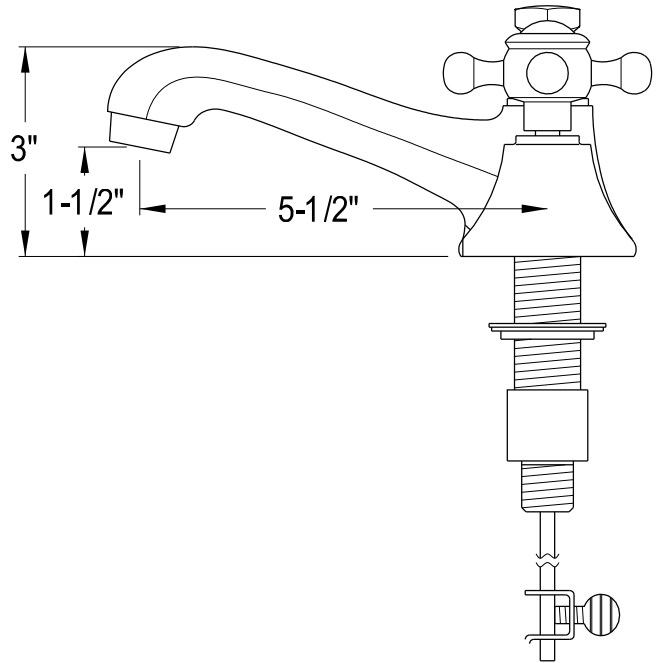

WATER
CREATION

TECHNICAL DATASHEET

Water Creation London Classic
Wide Spread Lavatory Faucet
F2-0009-01-BX

PRODUCT SPECIFICATION

Construction: 100% Solid Brass
Connection: 1/2" IPS

Finish: Chrome
Handle Style: British Cross
Sink Hole Required: 3
Spout Height: 1-1/2" Aerator, 3" Overall
Spout Reach: 5-1/2"
Flow Rate: 2.0 GPM @ 60 PSI