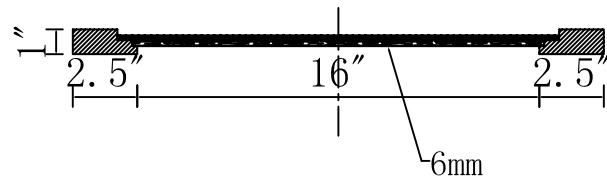

MODEL: MADALYN 60ECF

WATER  
CREATION

## TECHNICAL DATASHEET

Water Creation London Classic  
Wide Spread Lavatory Faucet  
F2-0009-01-BX

### PRODUCT SPECIFICATION

Construction: 100% Solid Brass  
Connection: 1/2" IPS

Finish: Chrome  
Handle Style: British Cross  
Sink Hole Required: 3  
Spout Height: 1-1/2" Aerator, 3" Overall  
Spout Reach: 5-1/2"  
Flow Rate: 2.0 GPM @ 60 PSI