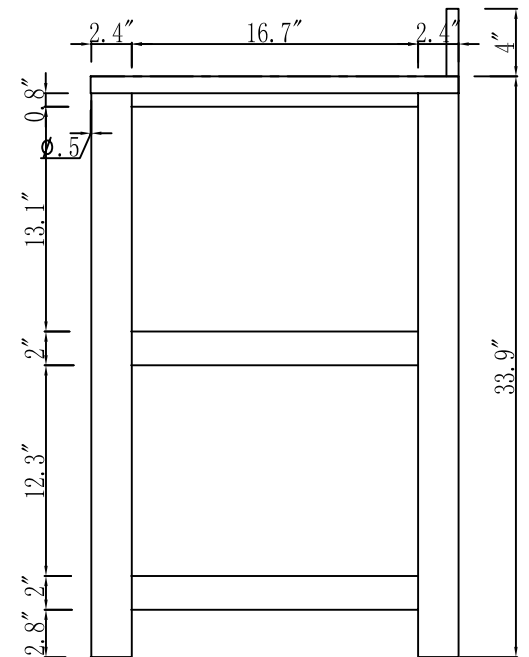

MODEL: MADALYN 60ECF

WATER  
CREATION

## TECHNICAL DATASHEET

Water Creation London Classic  
Wide Spread Lavatory Faucet  
F2-0009-01-BX

### PRODUCT SPECIFICATION

Construction: 100% Solid Brass  
Connection: 1/2" IPS

Finish: Chrome  
Handle Style: British Cross  
Sink Hole Required: 3  
Spout Height: 1-1/2" Aerator, 3" Overall  
Spout Reach: 5-1/2"  
Flow Rate: 2.0 GPM @ 60 PSI