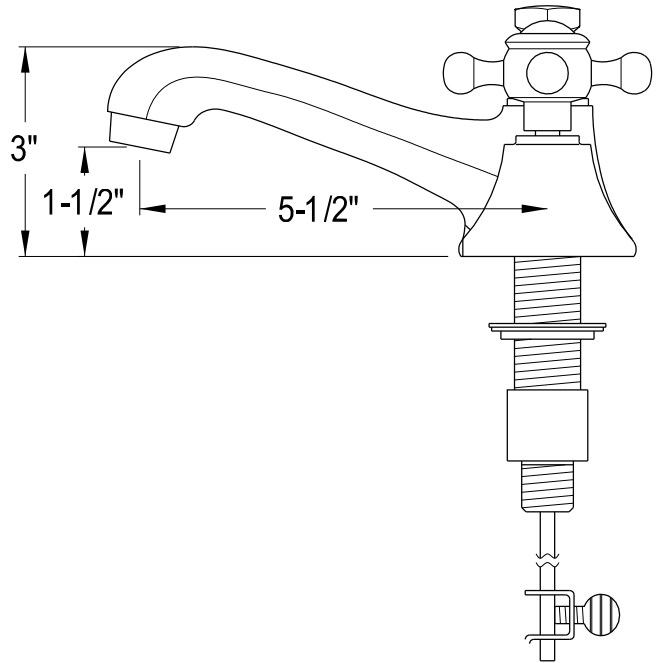

MODEL: MADALYN 60ECF

WATER  
CREATION

## TECHNICAL DATASHEET

Water Creation London Classic  
Wide Spread Lavatory Faucet  
F2-0009-01-BX

### PRODUCT SPECIFICATION

Construction: 100% Solid Brass  
Connection: 1/2" IPS

Finish: Chrome  
Handle Style: British Cross  
Sink Hole Required: 3  
Spout Height: 1-1/2" Aerator, 3" Overall  
Spout Reach: 5-1/2"  
Flow Rate: 2.0 GPM @ 60 PSI