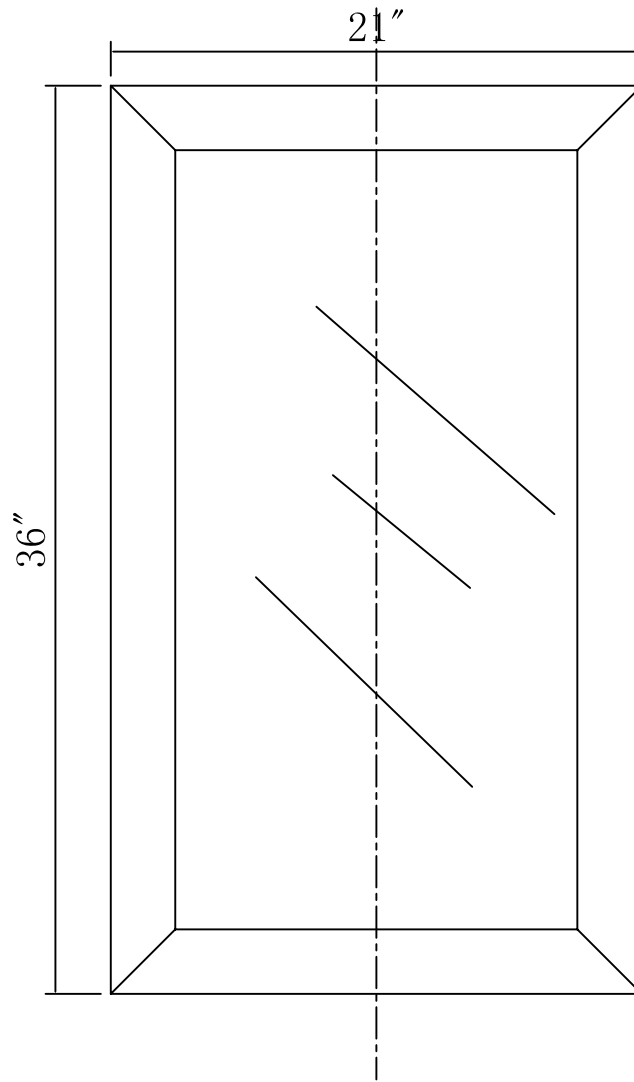

MODEL: MADALYN 60ECF

WATER  
CREATION

## TECHNICAL DATASHEET

Water Creation London Classic  
Wide Spread Lavatory Faucet  
F2-0009-01-BX

### PRODUCT SPECIFICATION

Construction: 100% Solid Brass  
Connection: 1/2" IPS

Finish: Chrome  
Handle Style: British Cross  
Sink Hole Required: 3  
Spout Height: 1-1/2" Aerator, 3" Overall  
Spout Reach: 5-1/2"  
Flow Rate: 2.0 GPM @ 60 PSI