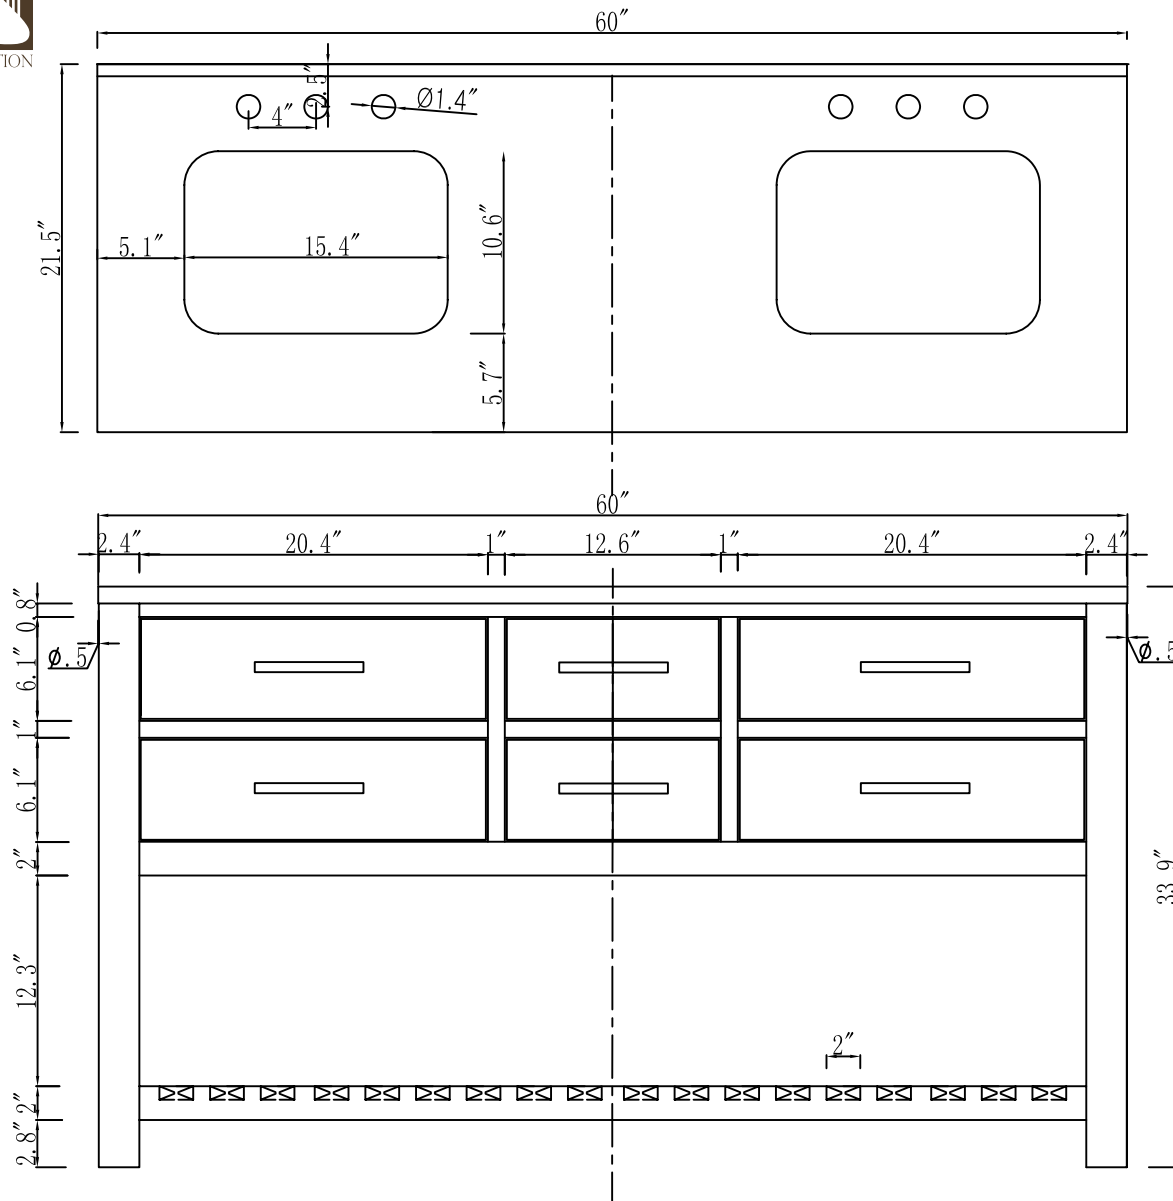

MODEL: MADALYN 60ECF

WATER  
CREATION

## TECHNICAL DATASHEET

Water Creation London Classic  
Wide Spread Lavatory Faucet  
F2-0009-01-BX

### PRODUCT SPECIFICATION

Construction: 100% Solid Brass  
Connection: 1/2" IPS

Finish: Chrome  
Handle Style: British Cross  
Sink Hole Required: 3  
Spout Height: 1-1/2" Aerator, 3" Overall  
Spout Reach: 5-1/2"  
Flow Rate: 2.0 GPM @ 60 PSI