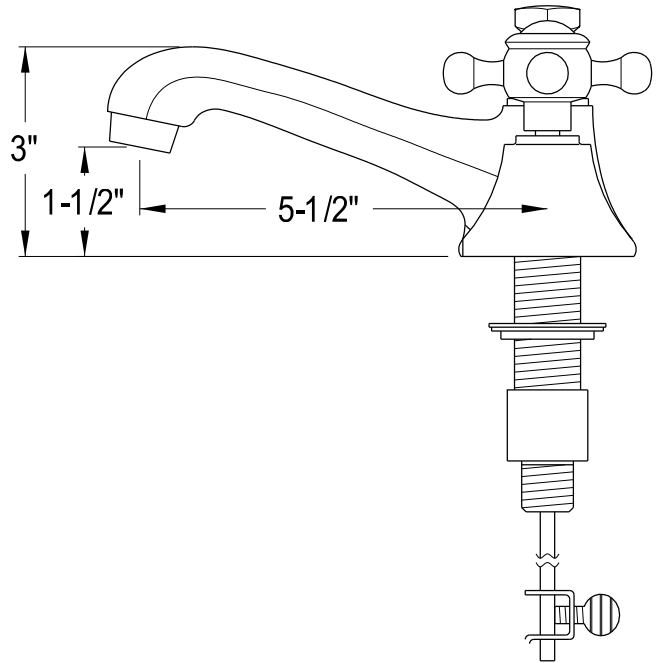

MODEL: MADALYN 30WF

WATER
CREATION

TECHNICAL DATASHEET

Water Creation London Classic
Wide Spread Lavatory Faucet
F2-0009-01-BX

PRODUCT SPECIFICATION

Construction: 100% Solid Brass
Connection: 1/2" IPS

Finish: Chrome
Handle Style: British Cross
Sink Hole Required: 3
Spout Height: 1-1/2" Aerator, 3" Overall
Spout Reach: 5-1/2"
Flow Rate: 2.0 GPM @ 60 PSI