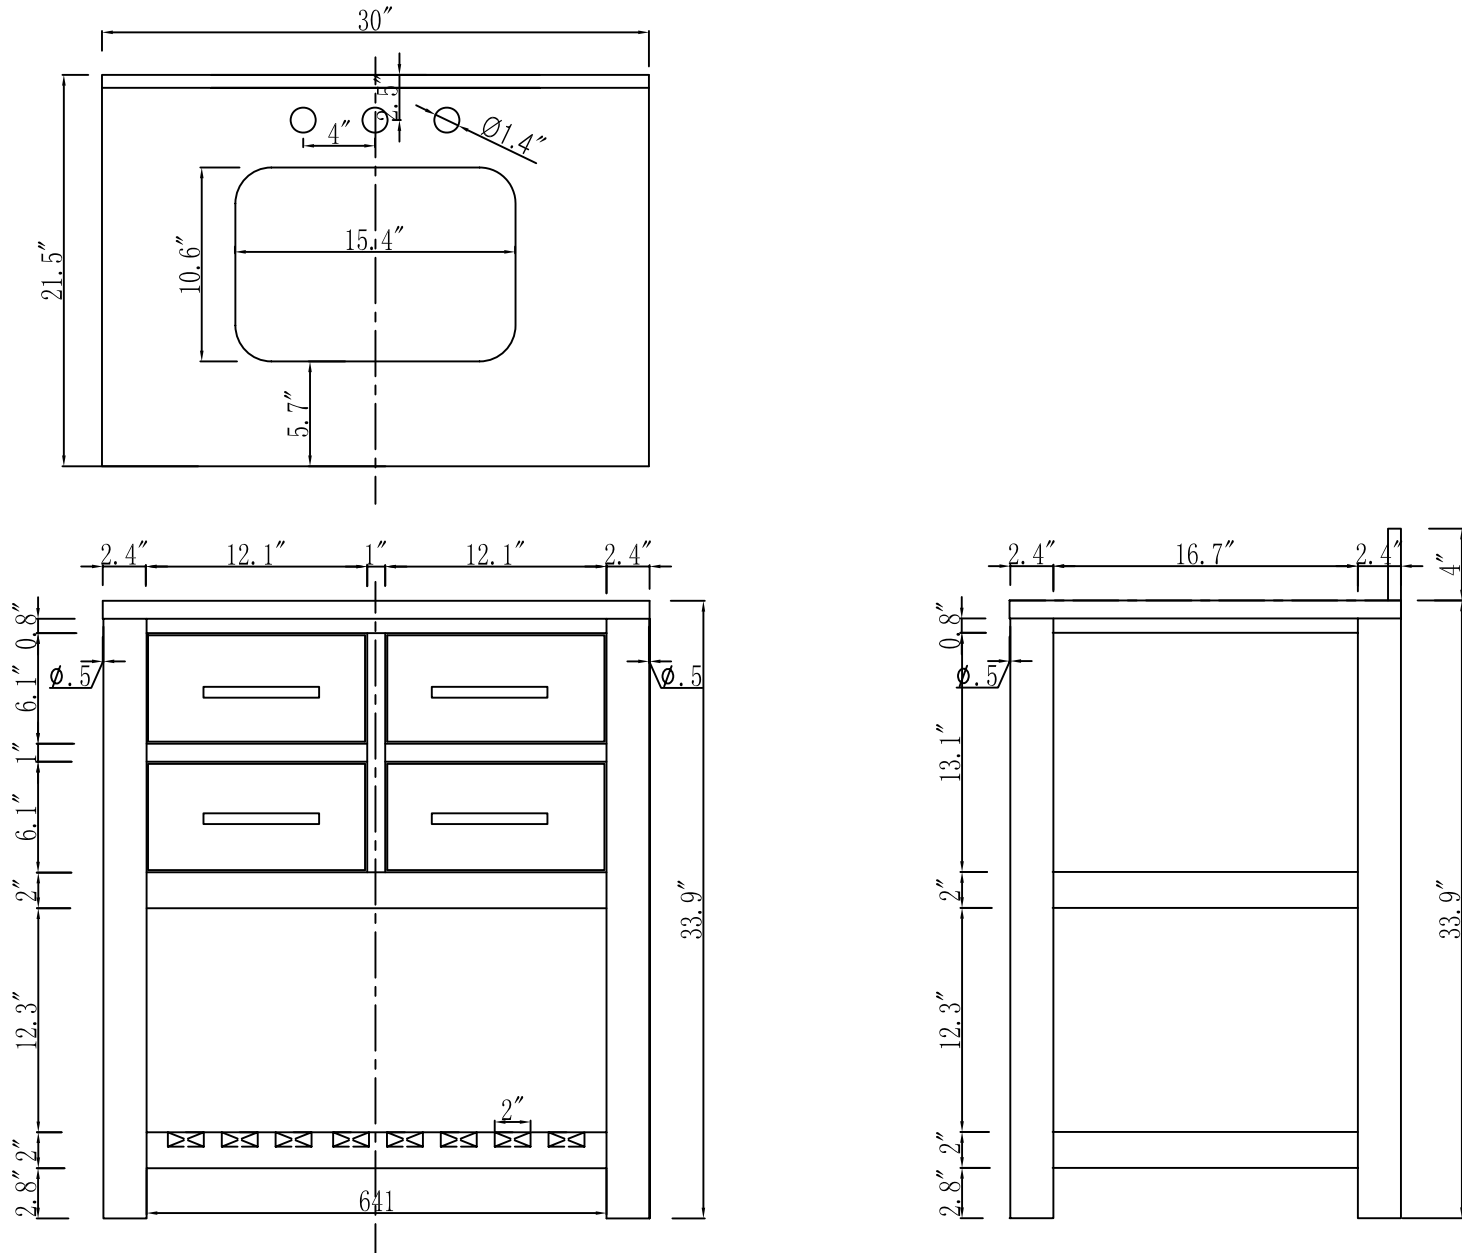

MODEL: MADALYN 30WF

WATER
CREATION

TECHNICAL DATASHEET

Water Creation London Classic
Wide Spread Lavatory Faucet
F2-0009-01-BX

PRODUCT SPECIFICATION

Construction: 100% Solid Brass
Connection: 1/2" IPS

Finish: Chrome
Handle Style: British Cross
Sink Hole Required: 3
Spout Height: 1-1/2" Aerator, 3" Overall
Spout Reach: 5-1/2"
Flow Rate: 2.0 GPM @ 60 PSI