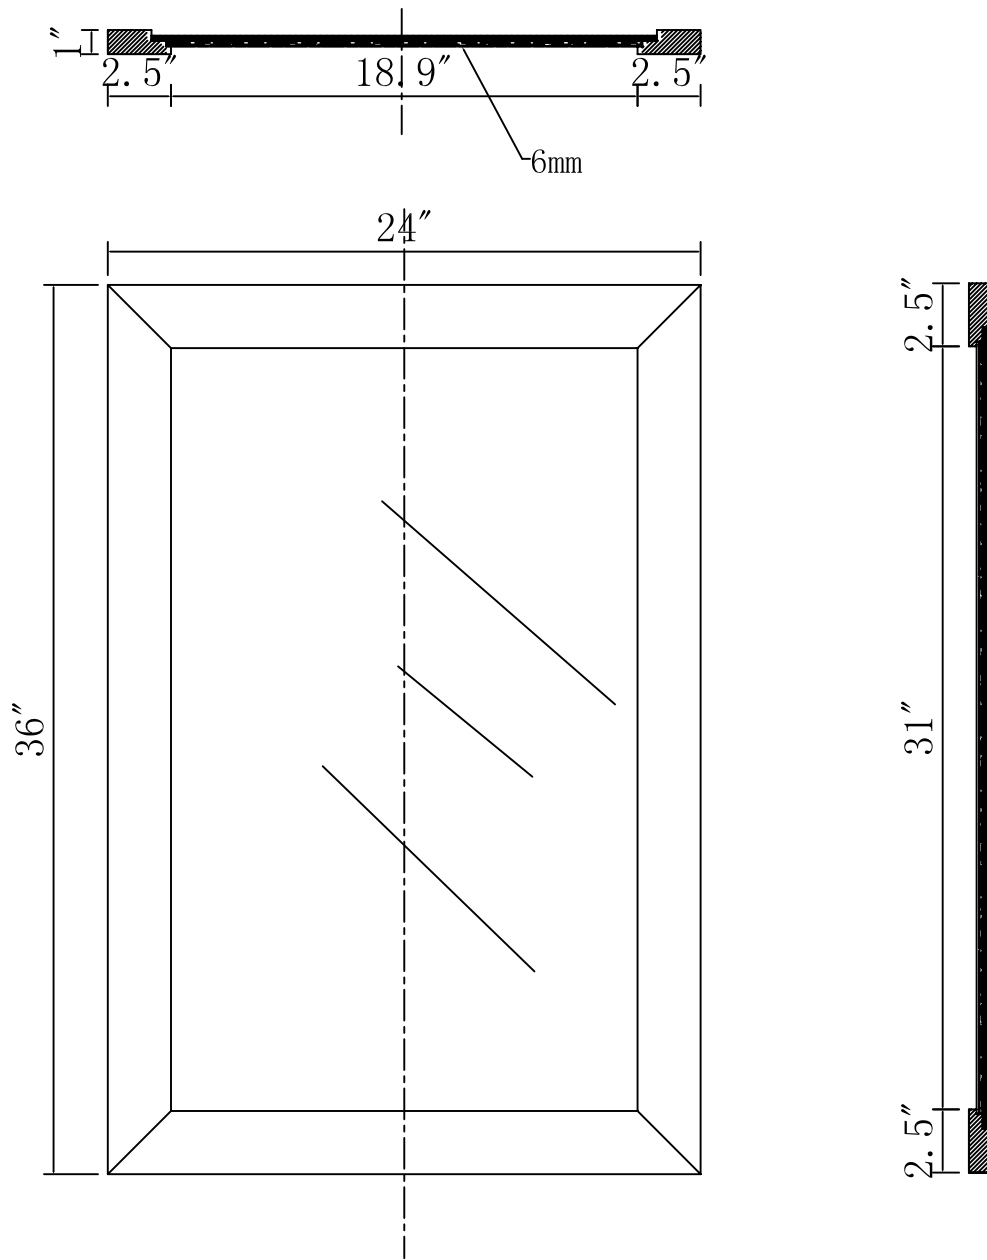

MODEL: MADALYN 30WBF

WATER  
CREATION

## TECHNICAL DATASHEET

Water Creation London Classic  
Wide Spread Lavatory Faucet  
F2-0009-01-BX

### PRODUCT SPECIFICATION

Construction: 100% Solid Brass  
Connection: 1/2" IPS

Finish: Chrome  
Handle Style: British Cross  
Sink Hole Required: 3  
Spout Height: 1-1/2" Aerator, 3" Overall  
Spout Reach: 5-1/2"  
Flow Rate: 2.0 GPM @ 60 PSI