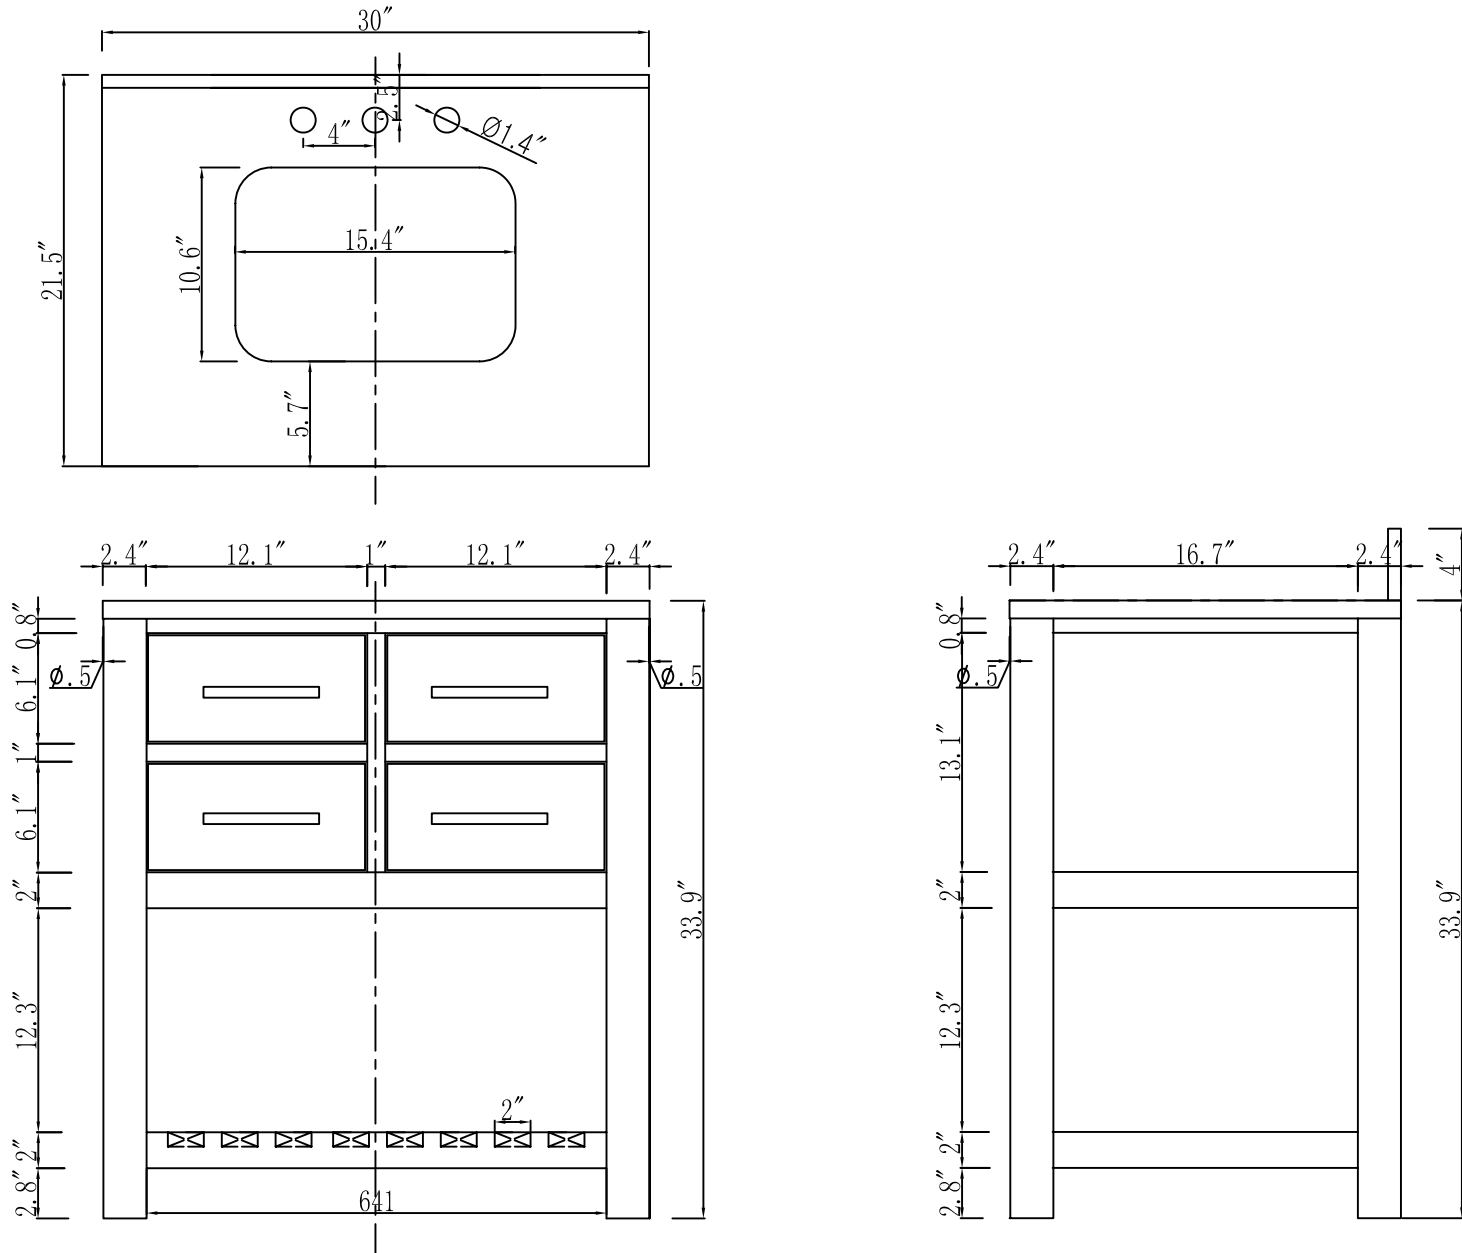

MODEL: MADALYN 30WBF

WATER  
CREATION

## TECHNICAL DATASHEET

Water Creation London Classic  
Wide Spread Lavatory Faucet  
F2-0009-01-BX

### PRODUCT SPECIFICATION

Construction: 100% Solid Brass  
Connection: 1/2" IPS

Finish: Chrome  
Handle Style: British Cross  
Sink Hole Required: 3  
Spout Height: 1-1/2" Aerator, 3" Overall  
Spout Reach: 5-1/2"  
Flow Rate: 2.0 GPM @ 60 PSI