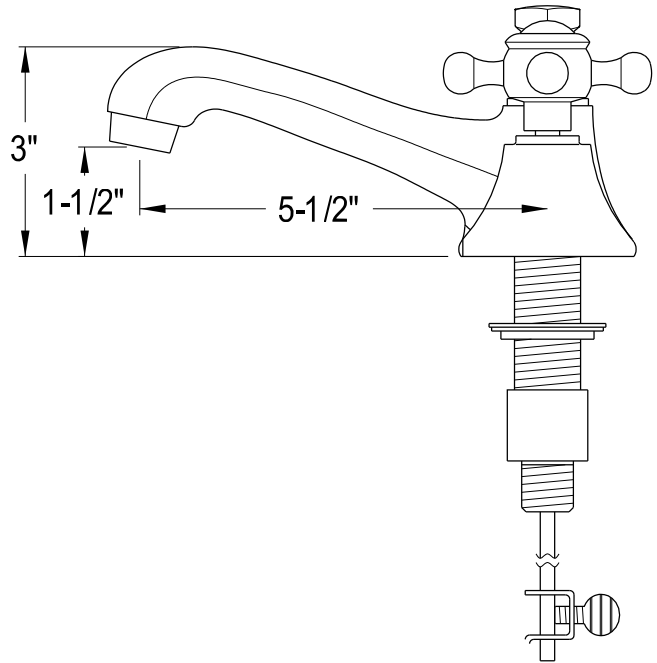

MODEL: MADALYN 30WBF

WATER  
CREATION

## TECHNICAL DATASHEET

Water Creation London Classic  
Wide Spread Lavatory Faucet  
F2-0009-01-BX

### PRODUCT SPECIFICATION

Construction: 100% Solid Brass  
Connection: 1/2" IPS

Finish: Chrome  
Handle Style: British Cross  
Sink Hole Required: 3  
Spout Height: 1-1/2" Aerator, 3" Overall  
Spout Reach: 5-1/2"  
Flow Rate: 2.0 GPM @ 60 PSI