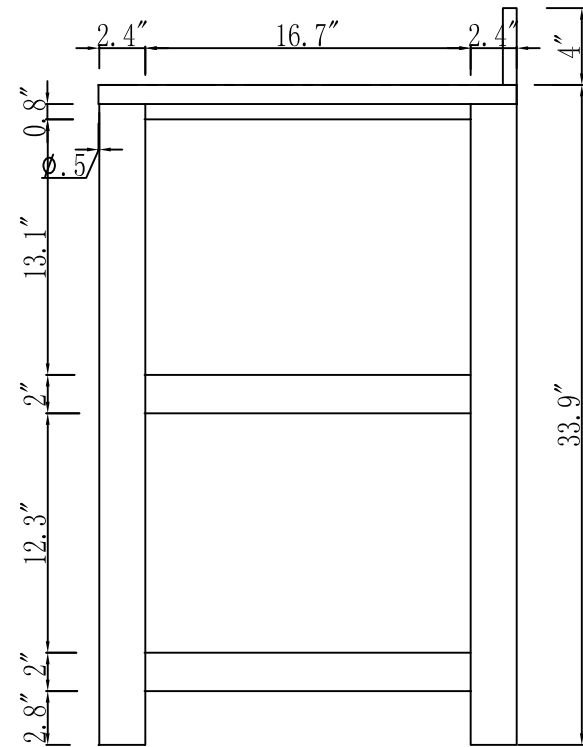

MODEL: MADALYN 24WF

WATER  
CREATION

## TECHNICAL DATASHEET

Water Creation London Classic  
Wide Spread Lavatory Faucet  
F2-0009-01-BX

### PRODUCT SPECIFICATION

Construction: 100% Solid Brass  
Connection: 1/2" IPS

Finish: Chrome  
Handle Style: British Cross  
Sink Hole Required: 3  
Spout Height: 1-1/2" Aerator, 3" Overall  
Spout Reach: 5-1/2"  
Flow Rate: 2.0 GPM @ 60 PSI