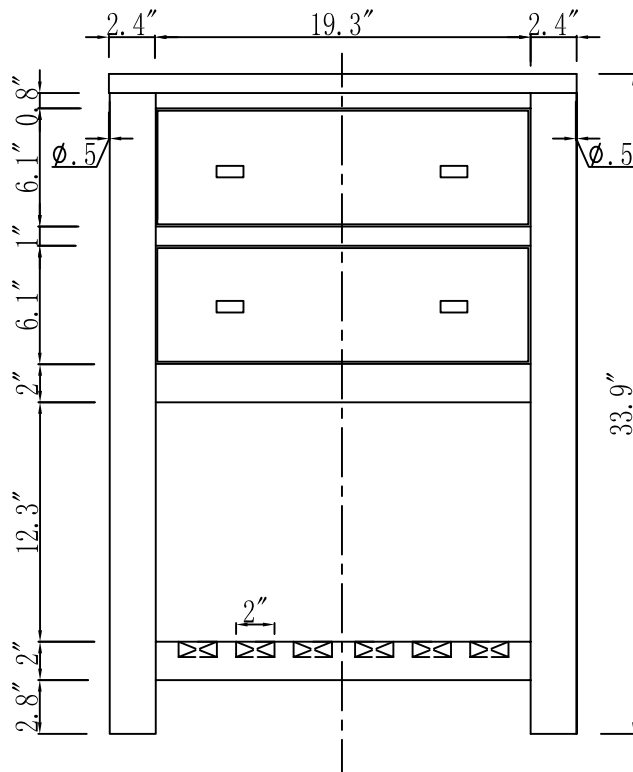

MODEL: MADALYN 24WF

WATER  
CREATION

## TECHNICAL DATASHEET

Water Creation London Classic  
Wide Spread Lavatory Faucet  
F2-0009-01-BX

### PRODUCT SPECIFICATION

Construction: 100% Solid Brass  
Connection: 1/2" IPS

Finish: Chrome  
Handle Style: British Cross  
Sink Hole Required: 3  
Spout Height: 1-1/2" Aerator, 3" Overall  
Spout Reach: 5-1/2"  
Flow Rate: 2.0 GPM @ 60 PSI