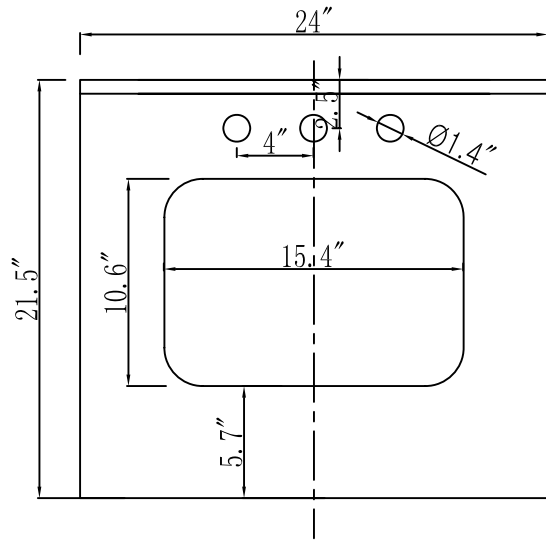

MODEL: MADALYN 24WF

WATER  
CREATION

## TECHNICAL DATASHEET

Water Creation London Classic  
Wide Spread Lavatory Faucet  
F2-0009-01-BX

### PRODUCT SPECIFICATION

Construction: 100% Solid Brass  
Connection: 1/2" IPS

Finish: Chrome  
Handle Style: British Cross  
Sink Hole Required: 3  
Spout Height: 1-1/2" Aerator, 3" Overall  
Spout Reach: 5-1/2"  
Flow Rate: 2.0 GPM @ 60 PSI