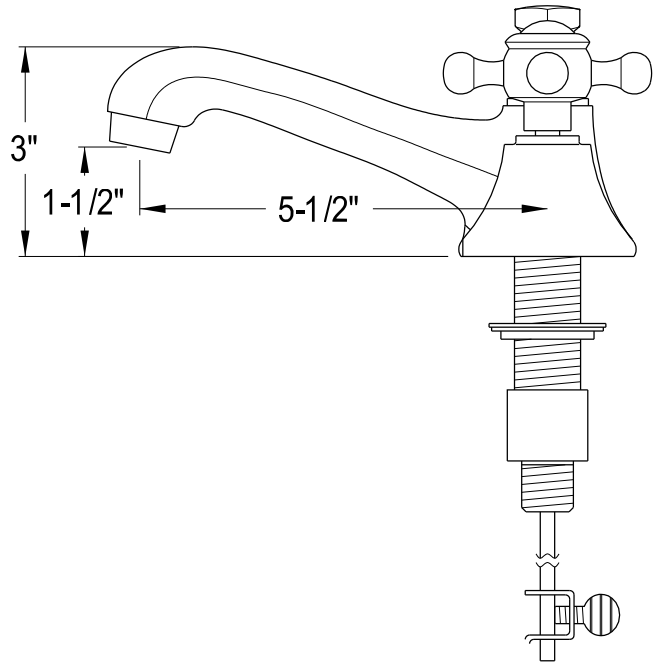

MODEL: MADALYN 24WF

WATER  
CREATION

## TECHNICAL DATASHEET

Water Creation London Classic  
Wide Spread Lavatory Faucet  
F2-0009-01-BX

### PRODUCT SPECIFICATION

Construction: 100% Solid Brass  
Connection: 1/2" IPS

Finish: Chrome  
Handle Style: British Cross  
Sink Hole Required: 3  
Spout Height: 1-1/2" Aerator, 3" Overall  
Spout Reach: 5-1/2"  
Flow Rate: 2.0 GPM @ 60 PSI