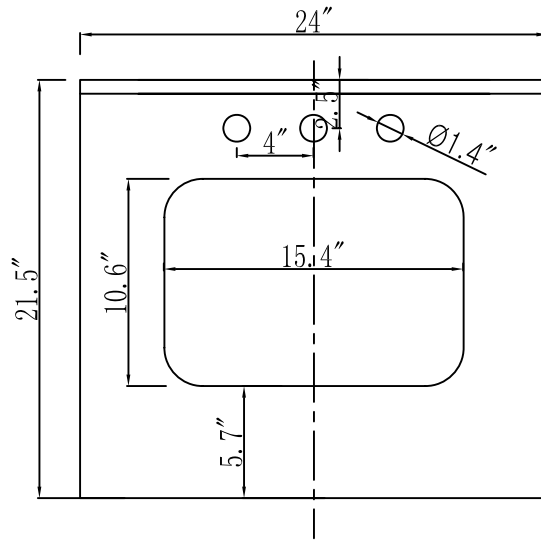

MODEL: MADALYN 24GF

WATER
CREATION

TECHNICAL DATASHEET

Water Creation London Classic
Wide Spread Lavatory Faucet
F2-0009-01-BX

PRODUCT SPECIFICATION

Construction: 100% Solid Brass
Connection: 1/2" IPS

Finish: Chrome
Handle Style: British Cross
Sink Hole Required: 3
Spout Height: 1-1/2" Aerator, 3" Overall
Spout Reach: 5-1/2"
Flow Rate: 2.0 GPM @ 60 PSI