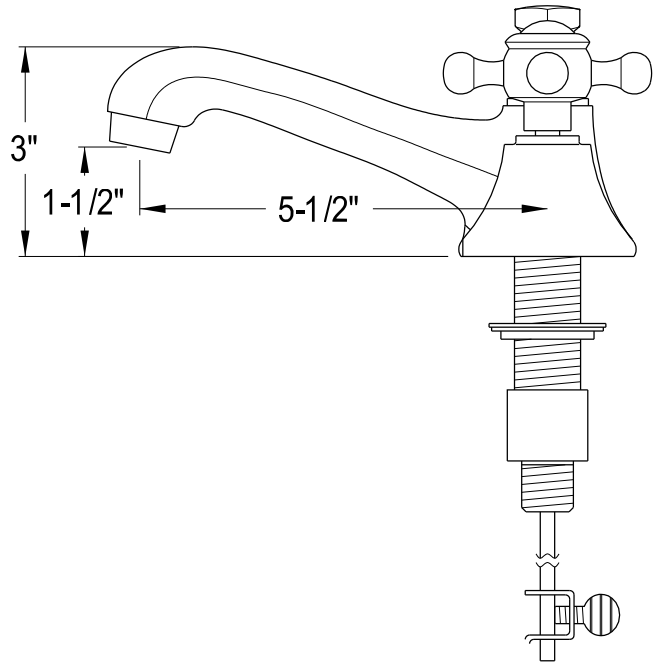

MODEL: MADALYN 24GF

WATER
CREATION

TECHNICAL DATASHEET

Water Creation London Classic
Wide Spread Lavatory Faucet
F2-0009-01-BX

PRODUCT SPECIFICATION

Construction: 100% Solid Brass
Connection: 1/2" IPS

Finish: Chrome
Handle Style: British Cross
Sink Hole Required: 3
Spout Height: 1-1/2" Aerator, 3" Overall
Spout Reach: 5-1/2"
Flow Rate: 2.0 GPM @ 60 PSI