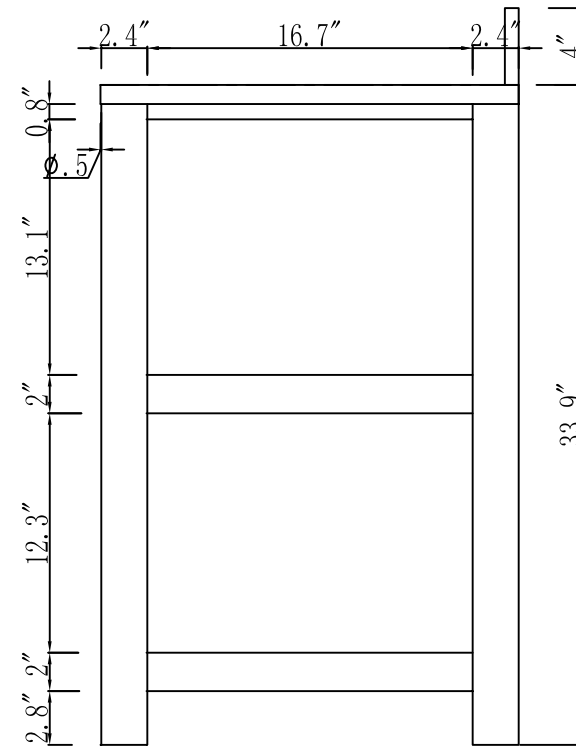

MODEL: MADALYN 24GF

WATER
CREATION

TECHNICAL DATASHEET

Water Creation London Classic
Wide Spread Lavatory Faucet
F2-0009-01-BX

PRODUCT SPECIFICATION

Construction: 100% Solid Brass
Connection: 1/2" IPS

Finish: Chrome
Handle Style: British Cross
Sink Hole Required: 3
Spout Height: 1-1/2" Aerator, 3" Overall
Spout Reach: 5-1/2"
Flow Rate: 2.0 GPM @ 60 PSI