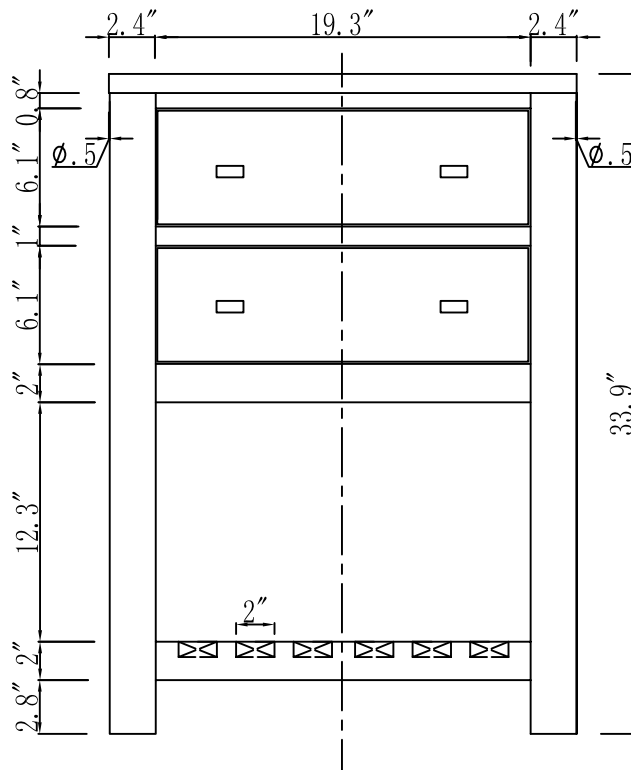

MODEL: MADALYN 24GF

WATER
CREATION

TECHNICAL DATASHEET

Water Creation London Classic
Wide Spread Lavatory Faucet
F2-0009-01-BX

PRODUCT SPECIFICATION

Construction: 100% Solid Brass
Connection: 1/2" IPS

Finish: Chrome
Handle Style: British Cross
Sink Hole Required: 3
Spout Height: 1-1/2" Aerator, 3" Overall
Spout Reach: 5-1/2"
Flow Rate: 2.0 GPM @ 60 PSI