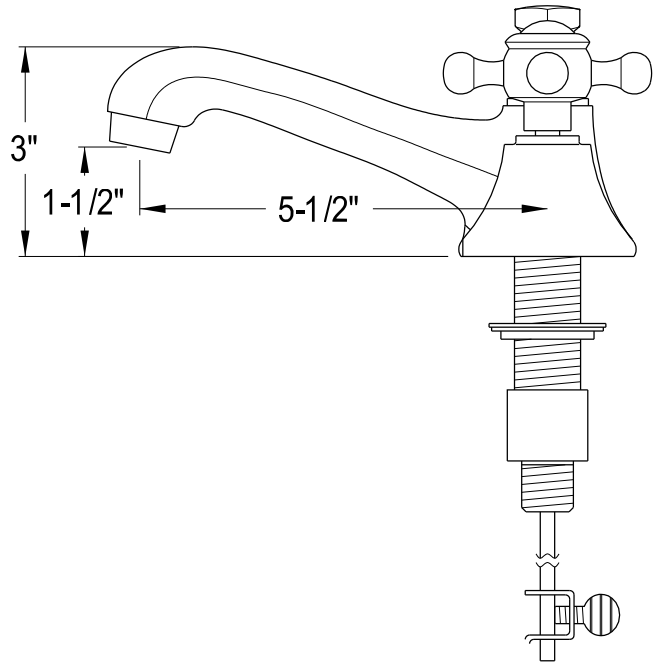

MODEL: MADALYN 24EF

WATER
CREATION

TECHNICAL DATASHEET

Water Creation London Classic
Wide Spread Lavatory Faucet
F2-0009-01-BX

PRODUCT SPECIFICATION

Construction: 100% Solid Brass
Connection: 1/2" IPS

Finish: Chrome
Handle Style: British Cross
Sink Hole Required: 3
Spout Height: 1-1/2" Aerator, 3" Overall
Spout Reach: 5-1/2"
Flow Rate: 2.0 GPM @ 60 PSI