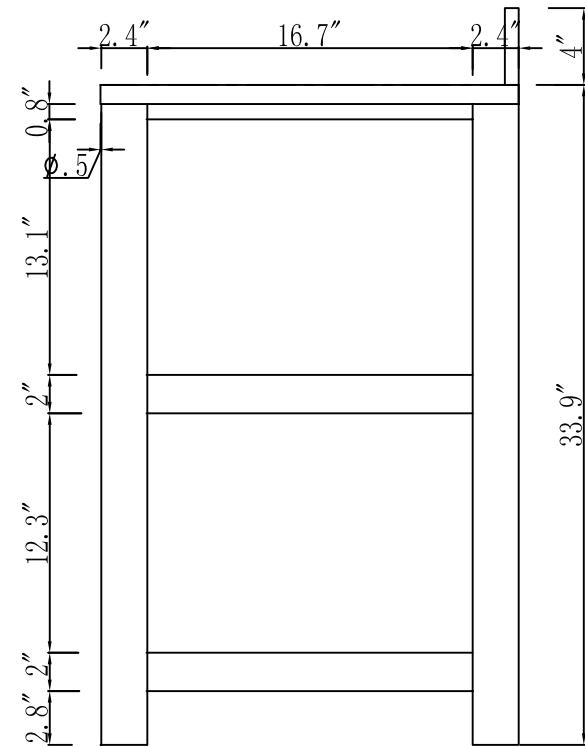

MODEL: MADALYN 24EF

WATER
CREATION

TECHNICAL DATASHEET

Water Creation London Classic
Wide Spread Lavatory Faucet
F2-0009-01-BX

PRODUCT SPECIFICATION

Construction: 100% Solid Brass
Connection: 1/2" IPS

Finish: Chrome
Handle Style: British Cross
Sink Hole Required: 3
Spout Height: 1-1/2" Aerator, 3" Overall
Spout Reach: 5-1/2"
Flow Rate: 2.0 GPM @ 60 PSI