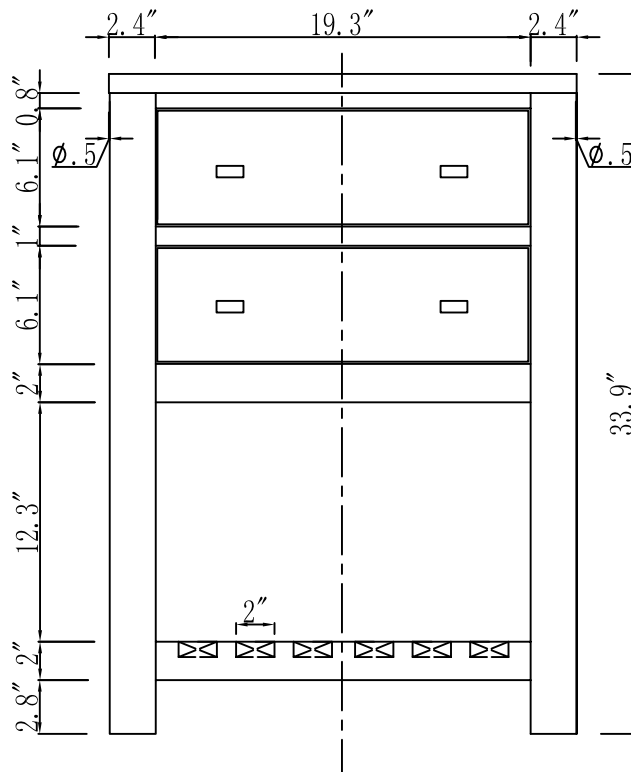

MODEL: MADALYN 24EF

WATER
CREATION

TECHNICAL DATASHEET

Water Creation London Classic
Wide Spread Lavatory Faucet
F2-0009-01-BX

PRODUCT SPECIFICATION

Construction: 100% Solid Brass
Connection: 1/2" IPS

Finish: Chrome
Handle Style: British Cross
Sink Hole Required: 3
Spout Height: 1-1/2" Aerator, 3" Overall
Spout Reach: 5-1/2"
Flow Rate: 2.0 GPM @ 60 PSI