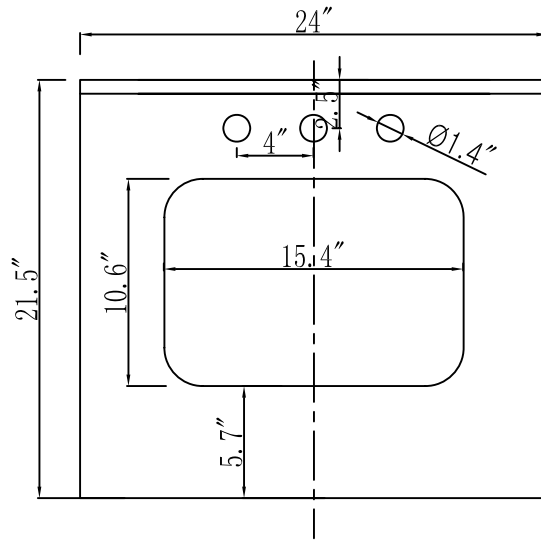

MODEL: MADALYN 24EF

WATER
CREATION

TECHNICAL DATASHEET

Water Creation London Classic
Wide Spread Lavatory Faucet
F2-0009-01-BX

PRODUCT SPECIFICATION

Construction: 100% Solid Brass
Connection: 1/2" IPS

Finish: Chrome
Handle Style: British Cross
Sink Hole Required: 3
Spout Height: 1-1/2" Aerator, 3" Overall
Spout Reach: 5-1/2"
Flow Rate: 2.0 GPM @ 60 PSI