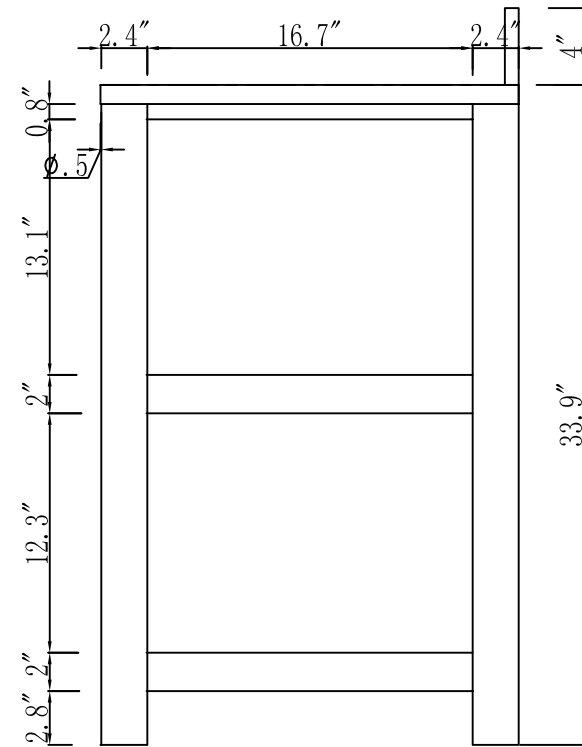

MODEL: MADALYN 24EBF

WATER
CREATION

TECHNICAL DATASHEET

Water Creation London Classic
Wide Spread Lavatory Faucet
F2-0009-01-BX

PRODUCT SPECIFICATION

Construction: 100% Solid Brass
Connection: 1/2" IPS

Finish: Chrome
Handle Style: British Cross
Sink Hole Required: 3
Spout Height: 1-1/2" Aerator, 3" Overall
Spout Reach: 5-1/2"
Flow Rate: 2.0 GPM @ 60 PSI