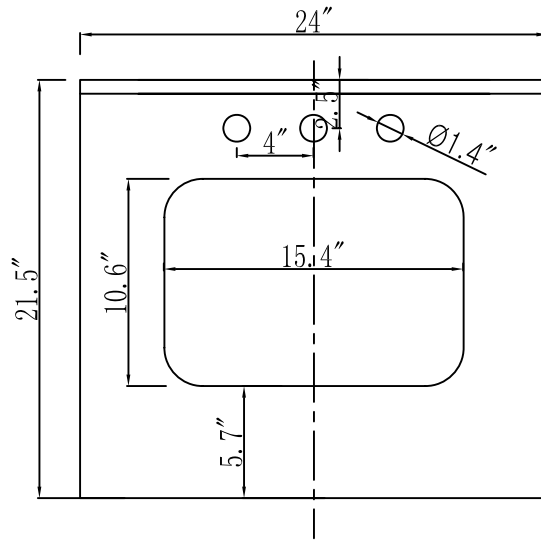

MODEL: MADALYN 24EBF

WATER
CREATION

TECHNICAL DATASHEET

Water Creation London Classic
Wide Spread Lavatory Faucet
F2-0009-01-BX

PRODUCT SPECIFICATION

Construction: 100% Solid Brass
Connection: 1/2" IPS

Finish: Chrome
Handle Style: British Cross
Sink Hole Required: 3
Spout Height: 1-1/2" Aerator, 3" Overall
Spout Reach: 5-1/2"
Flow Rate: 2.0 GPM @ 60 PSI