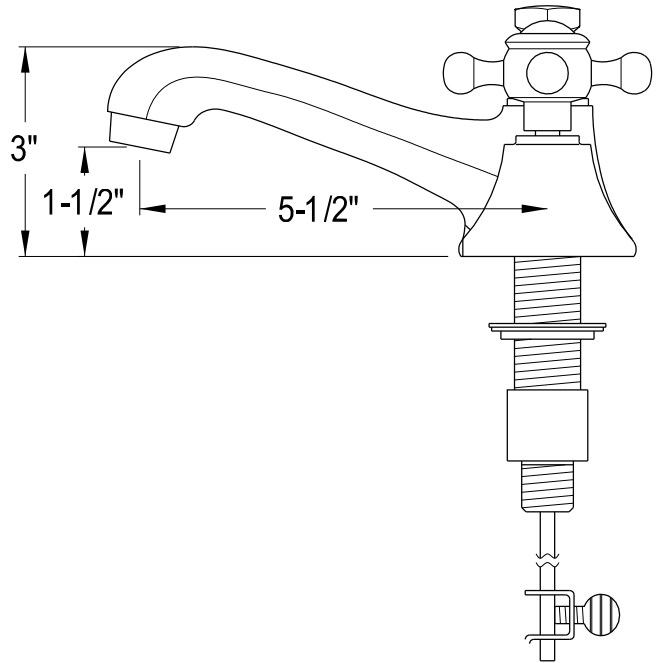

MODEL: MADALYN 24EBF

WATER
CREATION

TECHNICAL DATASHEET

Water Creation London Classic
Wide Spread Lavatory Faucet
F2-0009-01-BX

PRODUCT SPECIFICATION

Construction: 100% Solid Brass
Connection: 1/2" IPS

Finish: Chrome
Handle Style: British Cross
Sink Hole Required: 3
Spout Height: 1-1/2" Aerator, 3" Overall
Spout Reach: 5-1/2"
Flow Rate: 2.0 GPM @ 60 PSI