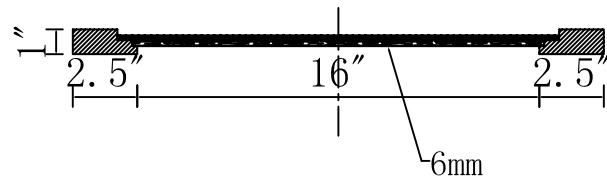

MODEL: MADALYN 24EBF

WATER
CREATION

TECHNICAL DATASHEET

Water Creation London Classic
Wide Spread Lavatory Faucet
F2-0009-01-BX

PRODUCT SPECIFICATION

Construction: 100% Solid Brass
Connection: 1/2" IPS

Finish: Chrome
Handle Style: British Cross
Sink Hole Required: 3
Spout Height: 1-1/2" Aerator, 3" Overall
Spout Reach: 5-1/2"
Flow Rate: 2.0 GPM @ 60 PSI