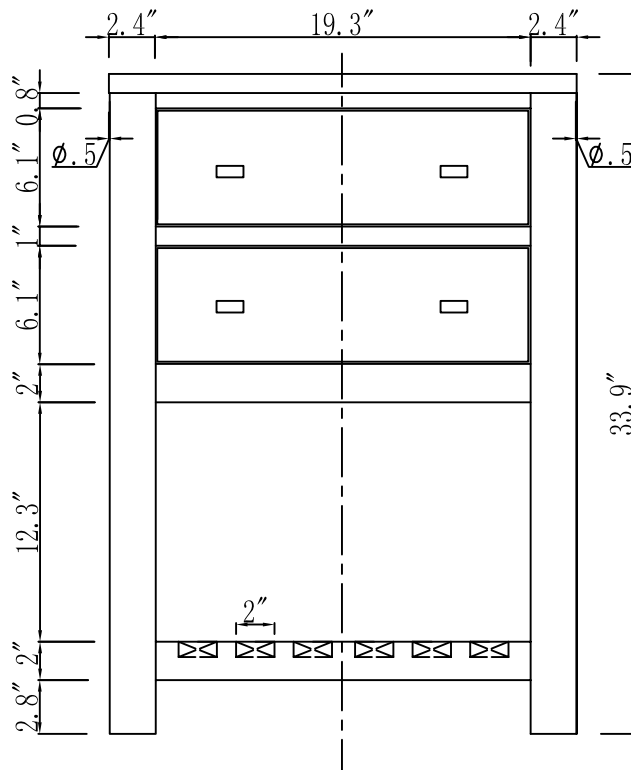

MODEL: MADALYN 24EBF

WATER
CREATION

TECHNICAL DATASHEET

Water Creation London Classic
Wide Spread Lavatory Faucet
F2-0009-01-BX

PRODUCT SPECIFICATION

Construction: 100% Solid Brass
Connection: 1/2" IPS

Finish: Chrome
Handle Style: British Cross
Sink Hole Required: 3
Spout Height: 1-1/2" Aerator, 3" Overall
Spout Reach: 5-1/2"
Flow Rate: 2.0 GPM @ 60 PSI