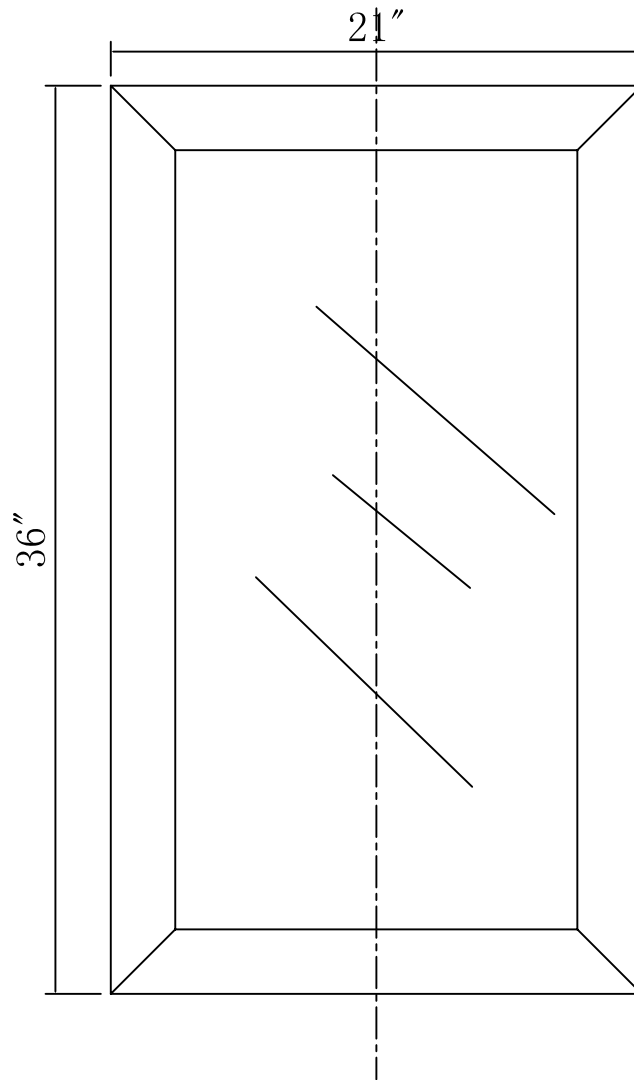

MODEL: MADALYN 24EBF

WATER
CREATION

TECHNICAL DATASHEET

Water Creation London Classic
Wide Spread Lavatory Faucet
F2-0009-01-BX

PRODUCT SPECIFICATION

Construction: 100% Solid Brass
Connection: 1/2" IPS

Finish: Chrome
Handle Style: British Cross
Sink Hole Required: 3
Spout Height: 1-1/2" Aerator, 3" Overall
Spout Reach: 5-1/2"
Flow Rate: 2.0 GPM @ 60 PSI