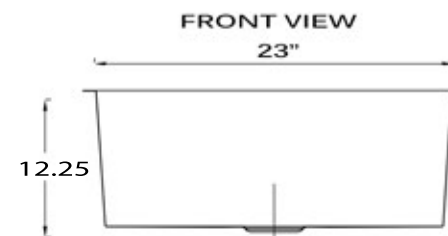

Brightwork Collection

Undermount Kitchen Sink / Laundry Sink

MODEL:
KSSH2318-12

Overall Dimensions	Interior Dimensions	Bowl Height	Bowl Depth	Drain Dimensions
23" x 18"	21" x 16"	12.25"	12"	3.5" Opening

Features

- Hand Hammered
- 3.5" drain opening
- Nominal dimensions may vary by .25"
- 16 gauge stainless steel
- 12" bowl depth
- Undermount installation
- Garbage Disposal Safe

PROJECT/ NAME:

ARCHITECT/CONTRACTOR: