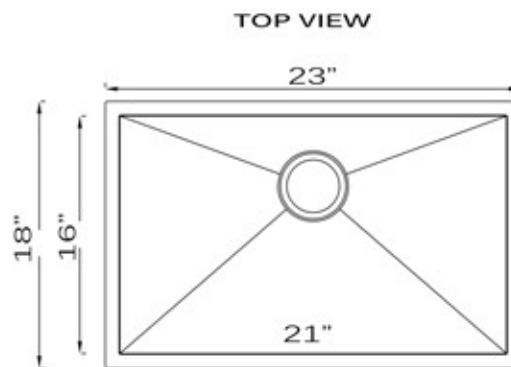

Brightwork Collection

Undermount Kitchen Sink / Laundry Sink

MODEL:
KSSH2318-12

Overall Dimensions	Interior Dimensions	Bowl Height	Bowl Depth	Drain Dimensions
23" x 18"	21" x 16"	12.25"	12"	3.5" Opening

Features

- Hand Hammered
- 3.5" drain opening
- Nominal dimensions may vary by .25"
- 16 gauge stainless steel
- 12" bowl depth
- Undermount installation
- Garbage Disposal Safe

PROJECT/ NAME:

ARCHITECT/CONTRACTOR: