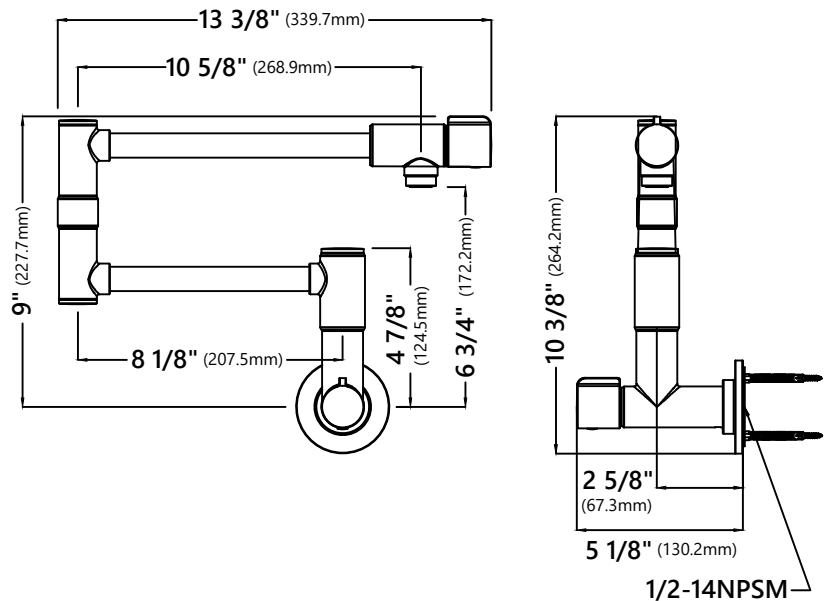

KPF-5003

Wall Mounted Pot Filler Kitchen Faucet

Faucet Dimensions

Faucet Height: 10 3/8"

Faucet Length: 13 3/8"

Faucet Width: 5 1/8"

Features

- Pot Filler Faucet
- Brass Construction
- Adds the convenience of filling your pots with water while on your stove or cooktop
- Simple on and off with a quarter turn of the handle
- Dual joint offers complete positional control and flexibility
- Connects to Cold Water Supply Only
- Retracts completely when not in use to save space
- Generous spout reach provides easy access to every stove burner
- Flow Rate: 4.0 gpm (15.14L/min) @ 60 psi
- 1 Hole Installation

Accessories Included

- Mounting Hardware

Available Finishes

- Matte Black
- Spot Free Brushed Brass
- Spot Free Antique Champagne Bronze
- Spot Free Stainless Steel

CODES/STANDARDS:

Product Certification

ASME A112.18.1/CSA B125.1

ADA compliant

Warranty

Kraus Limited Lifetime Warranty

see website for details www.kraususa.com