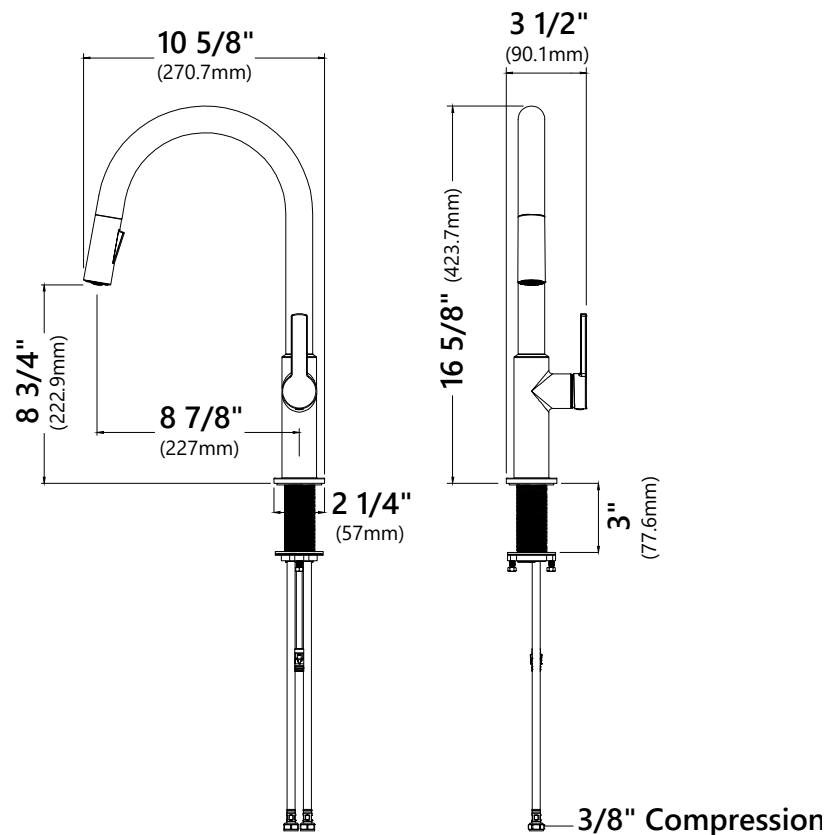

KPF-2820

Single Handle Pull Down Kitchen Faucet

Faucet Dimensions

Overall Height: 16 5/8"

Spout Height: 8 3/4"

Spout Reach: 8 7/8"

Features

- Pull Down Faucet
- Brass Body
- ABS Sprayer
- Lead Free Brass Waterway
- 360° Swivel Spout
- Flow Rate: 1.8 gpm (6.8L/min) @ 60 psi
- Dual Function Sprayhead - Spray/Stream
- 25mm Ceramic Cartridge
- 30" Integrated Nylon Waterlines
- Dome Shaped Screen Washer
- Quick Weight
- Quick Connect Sprayer Hose
- 14" Hose Length
- Connections 3/8" Compression
- Max Deck Thickness: 3"
- TPI of aerator in the Sprayer - M16.5*1

Accessories Included

- Hex Wrench
- Weight

Available Finishes

- Spot Free Stainless Steel
- Matte Black
- Spot Free Antique Champagne Bronze
- Brushed Brass
- Matte Black/Spot Free Black Stainless
- Brushed Brass/Matte Black
- Chrome

CODES/STANDARDS:

Product Certification

cUPC (ASME A112.18.1/CSA B125.1)

NSF/ANSI Standard 61 and 372 certified by IAPMO

AB1953, MASS, CEC, DOE, ADA

NOTE: Some Kitchen Faucets that do not have a pull out or pull down sprayer may be connected to a portable dishwasher. Pull out and pull down faucets should never be connected to portable dishwashers because potential pressure fluctuations during washing cycles cause hose ruptures or leaks.

Warranty

Kraus Limited Lifetime Warranty

see website for details www.kraususa.com

Kraus USA Customer Service

1.800.775.0703 | customerservice@kraususa.com