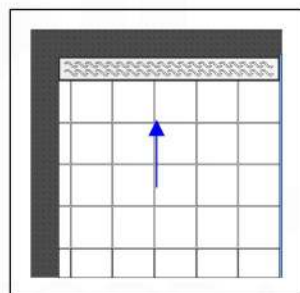

Installation Against the Wall

All rights reserved. The authors retain all copyrights in any text, graphic images and photos in this book. No part of this publication may be reproduced or transmitted in any form or by any means, electronic or mechanical, including photocopying, recording, or any information storage and retrieval system, without permission in writing from the authors.