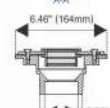

TOP ELEVATION

Linear Drainage Options

Installation Against the Wall

Walk-through: Installation Against the Wall

Walk-in: Installation Against the Wall

Installation at Shower Entrance

Walk-through: Inst. With Two Channels