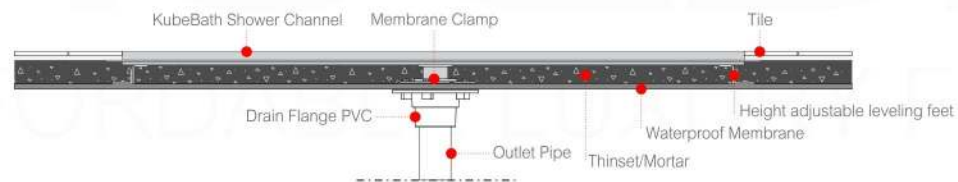

LINEAR DRAINAGE

TOP ELEVATION

Stainless Steel Grate - Length - L (See Table)

Pixel Grate

Tile Grate

Linear Grate

TABLE - Stainless Steel Grate - Length - L (See Table)

SKU#: KLD28-PIXELGRATE	SKU#: KLD36-PIXELGRATE	SKU#: KLD48-PIXELGRATE
SKU#: KLD28-TILEGRATE	SKU#: KLD36-TILEGRATE	SKU#: KLD48-TILEGRATE
SKU#: KLD28-LINEARGRATE	SKU#: KLD36-LINEARGRATE	SKU#: KLD48-LINEARGRATE
L: 27.5" / 700mm	L: 36.0" / 900mm	L: 48" / 1200mm

TOP ELEVATION

Linear Drainage Options

Installation Against the Wall

Walk-through: Installation Against the Wall

Walk-in: Installation Against the Wall

Installation at Shower Entrance

Walk-through: Inst. With Two Channels