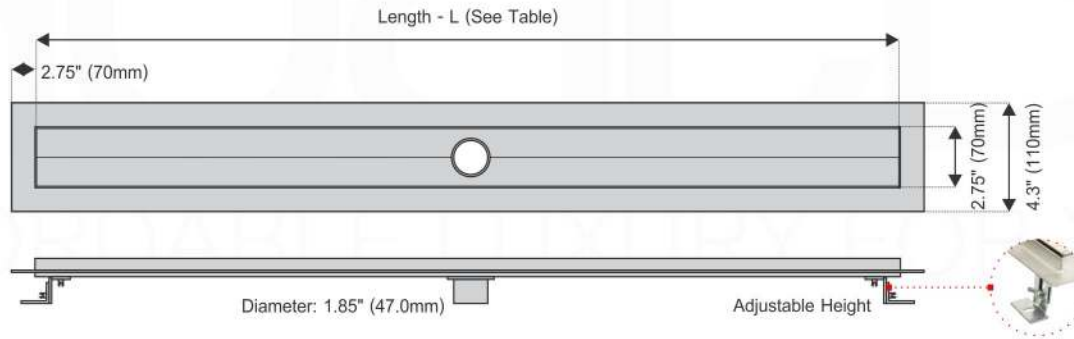

TOP ELEVATION

Aluminum Drain Trench

Filter Basket

FRONT ELEVATION TOP ELEVATION