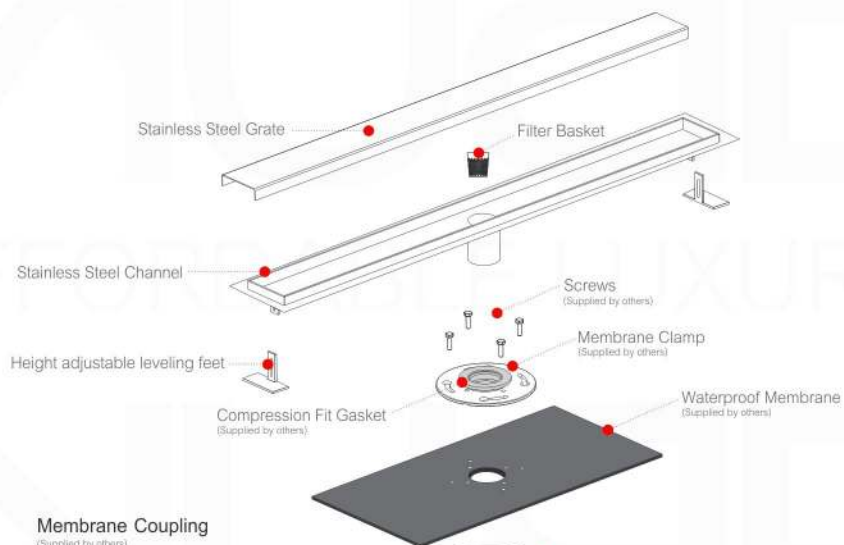

LINEAR DRAINAGE

TOP ELEVATION

Stainless Steel Grate - Length - L (See Table)

Pixel Grate

Tile Grate

Linear Grate

TABLE - Stainless Steel Grate - Length - L (See Table)

SKU#: KLD28-PIXELGRATE	SKU#: KLD36-PIXELGRATE	SKU#: KLD48-PIXELGRATE
SKU#: KLD28-TILEGRATE	SKU#: KLD36-TILEGRATE	SKU#: KLD48-TILEGRATE
SKU#: KLD28-LINEARGRATE	SKU#: KLD36-LINEARGRATE	SKU#: KLD48-LINEARGRATE
L: 27.5" / 700mm	L: 36.0" / 900mm	L: 48" / 1200mm

TOP ELEVATION

Aluminum Drain Trench

Filter Basket

FRONT ELEVATION TOP ELEVATION

All rights reserved. The authors retain all copyrights in any text, graphic images and photos in this book. No part of this publication may be reproduced or transmitted in any form or by any means, electronic or mechanical, including photocopying, recording, or any information storage and retrieval system, without permission in writing from the authors.

SHOWER DRAIN EXPLODED VIEW

And Drainage Planning Information

KUBE BATH

AFFORDABLE LUXURY FOR YOUR BATHROOM

Membrane Coupling

(Supplied by others)

FRONT ELEVATION

A-A

TOP ELEVATION

Linear Drainage Options

Installation Against the Wall

Walk-through: Installation Against the Wall

Walk-in: Installation Against the Wall

Installation at Shower Entrance

Walk-through: Inst. With Two Channels