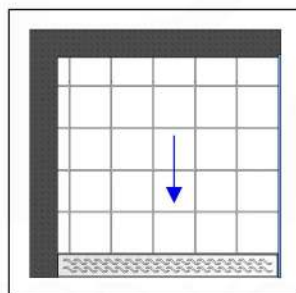

Installation at Shower Entrance

All rights reserved. The authors retain all copyrights in any text, graphic images and photos in this book. No part of this publication may be reproduced or transmitted in any form or by any means, electronic or mechanical, including photocopying, recording, or any information storage and retrieval system, without permission in writing from the authors.