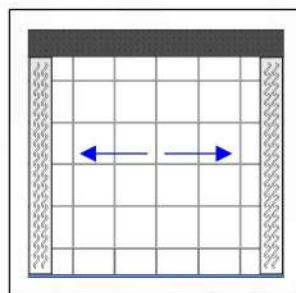

Walk-through: Inst. With Two Channels

All rights reserved. The authors retain all copyrights in any text, graphic images and photos in this book. No part of this publication may be reproduced or transmitted in any form or by any means, electronic or mechanical, including photocopying, recording, or any information storage and retrieval system, without permission in writing from the authors.