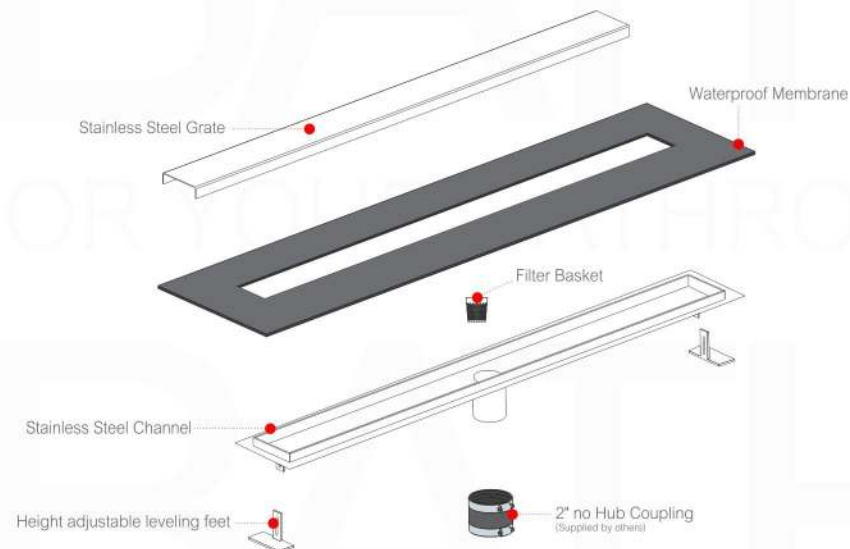

LINEAR DRAINAGE

TOP ELEVATION

Stainless Steel Grate - Length - L (See Table)

Pixel Grate

Tile Grate

Linear Grate

TABLE - Stainless Steel Grate - Length - L (See Table)

SKU#: KLD28-PIXELGRATE	SKU#: KLD36-PIXELGRATE	SKU#: KLD48-PIXELGRATE
SKU#: KLD28-TILEGRATE	SKU#: KLD36-TILEGRATE	SKU#: KLD48-TILEGRATE
SKU#: KLD28-LINEARGRATE	SKU#: KLD36-LINEARGRATE	SKU#: KLD48-LINEARGRATE
L: 27.5" / 700mm	L: 36.0" / 900mm	L: 48" / 1200mm

TOP ELEVATION

Aluminum Drain Trench

Filter Basket

FRONT ELEVATION TOP ELEVATION

All rights reserved. The authors retain all copyrights in any text, graphic images and photos in this book. No part of this publication may be reproduced or transmitted in any form or by any means, electronic or mechanical, including photocopying, recording, or any information storage and retrieval system, without permission in writing from the authors.

SHOWER DRAIN EXPLODED VIEW

And Drainage Planning Information

KUBE BATH

AFFORDABLE LUXURY FOR YOUR BATHROOM

Membrane Coupling

(Supplied by others)

FRONT ELEVATION

A-A

TOP ELEVATION

Linear Drainage Options

Installation Against the Wall

Walk-through: Installation Against the Wall

Walk-in: Installation Against the Wall

Installation at Shower Entrance

Walk-through: Inst. With Two Channels