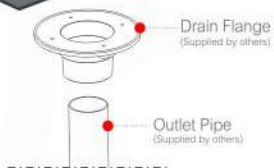

SHOWER DRAIN EXPLODED VIEW

And Drainage Planning Information

KUBE BATH

AFFORDABLE LUXURY FOR YOUR BATHROOM

Membrane Coupling

(Supplied by others)

FRONT ELEVATION

A-A

TOP ELEVATION

Linear Drainage Options

Installation Against the Wall

Walk-through: Installation Against the Wall

Walk-in: Installation Against the Wall

Installation at Shower Entrance

Walk-through: Inst. With Two Channels