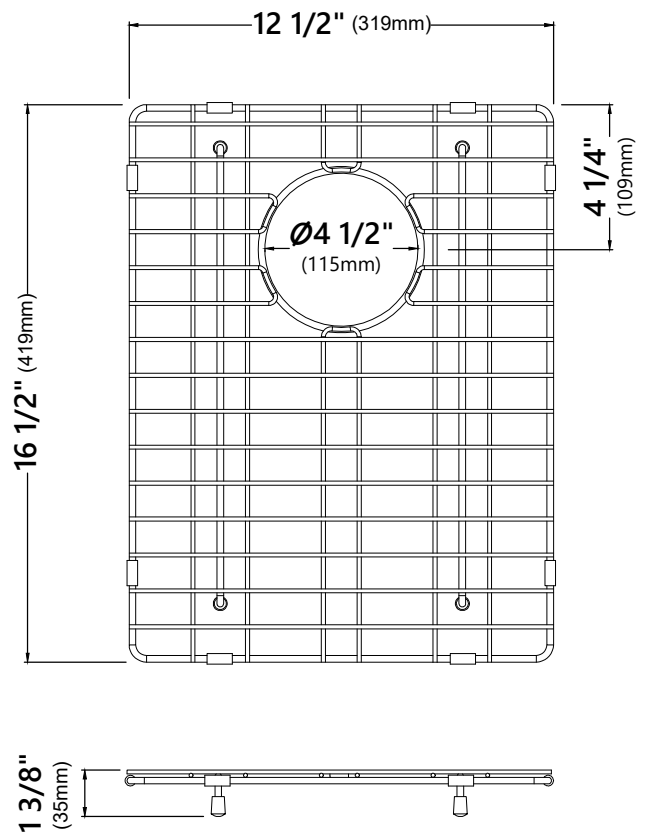

KBG-104-33-2

Stainless Steel Kitchen Sink Bottom Grid

Grid Dimensions

Overall Dimensions: 12 1/2" x 16 1/2" x 1 3/8"

Features

- Commercial grade stainless steel construction
- For Use with the KHU104-33 kitchen sink
- Protects bottom of sink from daily wear and tear
- Rubber feet provide additional protection

Warranty

Kraus One Year Limited Warranty

see website for details www.kraususa.com