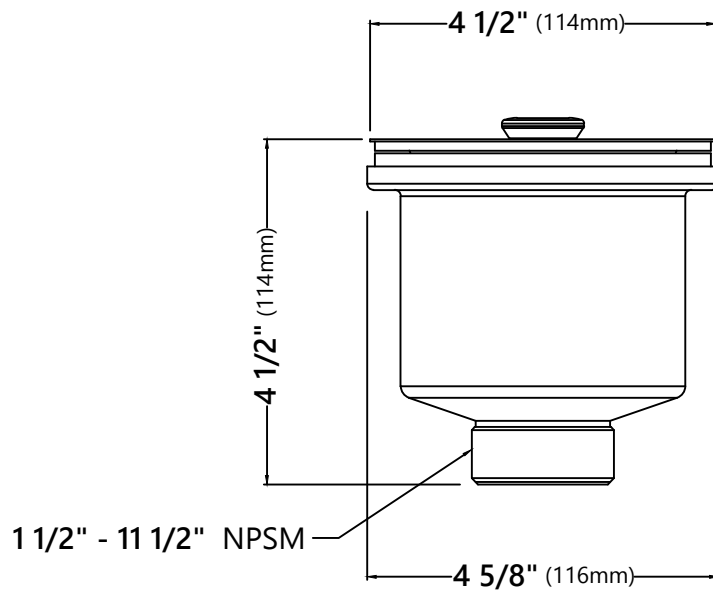

KHU104-33

33 Inch Undermount Double Bowl Stainless Steel Kitchen Sink

Kräus[®]

SPECIFICATION SHEET

Sink Dimensions

Overall Dimensions: 32 3/4" x 19"

Large Bowl Dimensions: 16 7/8" x 17"

Small Bowl Dimensions: 12 7/8" x 17"

Grid Dimensions

Overall Dimensions: 16 1/2" x 16 1/2" x 1 3/8"

Features

- Commercial grade stainless steel construction
- For Use with the KHU104-33 kitchen sink
- Protects bottom of sink from daily wear and tear
- Rubber feet provide additional protection

see website for details www.kraususa.com

BST-1

Stainless Steel Basket Strainer

Basket Strainer Dimensions

Overall Dimensions: 4 1/2" x 4 1/2"

Features

- Premium Stainless Steel Construction
- Fits Standard 3 1/2" or 4" Drain Openings
- Removable Basket Prevents Debris from Clogging Drain Pipe

Warranty

Kraus Limited Lifetime Warranty

see website for details www.kraususa.com

ST-1

Stainless Steel Kitchen Sink Strainer

Strainer Dimensions

Overall Dimensions: $\phi 4 \frac{1}{2}''$ x $3 \frac{3}{4}''$