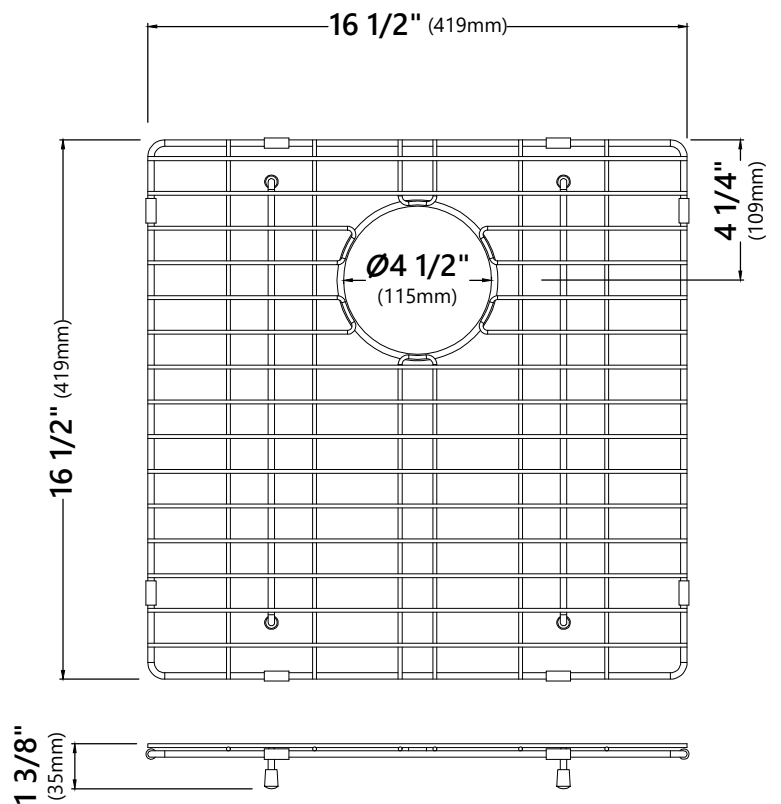

KHU104-33

33 Inch Undermount Double Bowl Stainless Steel Kitchen Sink

Kräus[®]

SPECIFICATION SHEET

Sink Dimensions

Overall Dimensions: 32 3/4" x 19"

Large Bowl Dimensions: 16 7/8" x 17"

Small Bowl Dimensions: 12 7/8" x 17"

Sink Depth: 10"

Features

- 16 Gauge Stainless Steel
- Undermount Installation
- Double Bowl Sink
- 60/40 Split
- Handmade
- Required Minimum Cabinet Size: 36"
- Rear Center-Set Drains
- 3 1/2" Drain Opening
- NoiseDefend Undercoating and Sound Dampening Pads

Grid Dimensions

Overall Dimensions: 16 1/2" x 16 1/2" x 1 3/8"

Features

- Commercial grade stainless steel construction
- For Use with the KHU104-33 kitchen sink
- Protects bottom of sink from daily wear and tear
- Rubber feet provide additional protection

Warranty

Kraus One Year Limited Warranty

see website for details www.kraususa.com

KBG-104-33-2

Stainless Steel Kitchen Sink Bottom Grid

Grid Dimensions

Overall Dimensions: 12 1/2" x 16 1/2" x 1 3/8"

Features