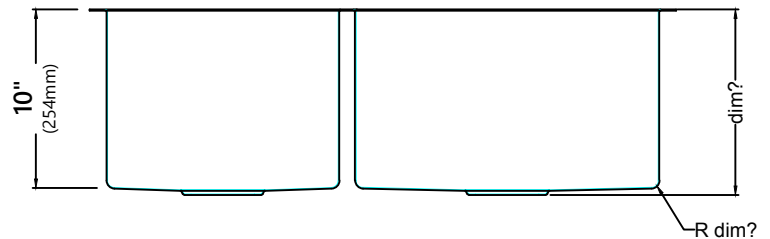

KHU104-33

33 Inch Undermount Double Bowl Stainless Steel Kitchen Sink

Kräus®

SPECIFICATION SHEET

Sink Dimensions

Overall Dimensions: 32 3/4" x 19"

Large Bowl Dimensions: 16 7/8" x 17"

Small Bowl Dimensions: 12 7/8" x 17"

Sink Depth: 10"

Features

- 16 Gauge Stainless Steel
- Undermount Installation
- Double Bowl Sink
- 60/40 Split
- Handmade
- Required Minimum Cabinet Size: 36"
- Rear Center-Set Drains
- 3 1/2" Drain Opening
- NoiseDefend Undercoating and Sound Dampening Pads

Accessories Included

- Basket Strainer BST-1 & ST-1
- Bottom Grid KBG-104-33-1
- Bottom Grid KBG-104-33-2
- Cut-Out Template
- Mounting Hardware
- Towel

CODES/STANDARDS:

Product Certification

cUPC (ASME A112.19.3/CSA B45.4)

Warranty

Kraus Limited Lifetime Warranty

see website for details www.kraususa.com

Kraus USA Customer Service

1.800.775.0703 | customerservice@kraususa.com

REV. April 30, 2019