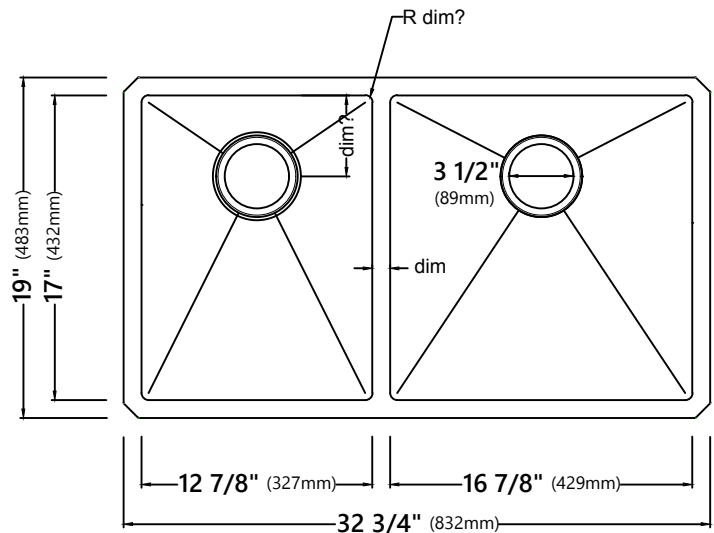

KHU104-33

33 Inch Undermount Double Bowl Stainless Steel Kitchen Sink

Kräus®

SPECIFICATION SHEET

Sink Dimensions

Overall Dimensions: 32 3/4" x 19"

Large Bowl Dimensions: 16 7/8" x 17"

Small Bowl Dimensions: 12 7/8" x 17"

Sink Depth: 10"

Features

- 16 Gauge Stainless Steel
- Undermount Installation
- Double Bowl Sink
- 60/40 Split
- Handmade
- Required Minimum Cabinet Size: 36"
- Rear Center-Set Drains
- 3 1/2" Drain Opening
- NoiseDefend Undercoating and Sound Dampening Pads

Accessories Included

- Basket Strainer BST-1 & ST-1
- Bottom Grid KBG-104-33-1
- Bottom Grid KBG-104-33-2
- Cut-Out Template
- Mounting Hardware
- Towel

CODES/STANDARDS:

Product Certification

cUPC (ASME A112.19.3/CSA B45.4)

Warranty

Kraus Limited Lifetime Warranty

see website for details www.kraususa.com

Kraus USA Customer Service

1.800.775.0703 | customerservice@kraususa.com

REV. April 30, 2019