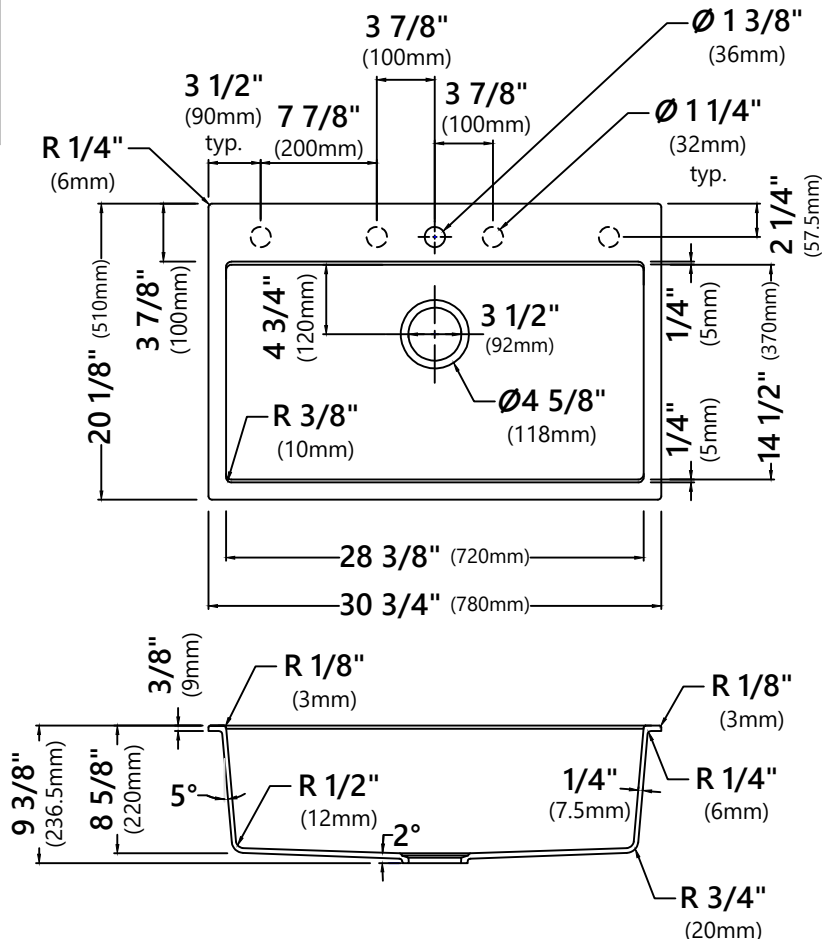

Warranty

Kraus Limited Lifetime Warranty

see website for details www.kraususa.com