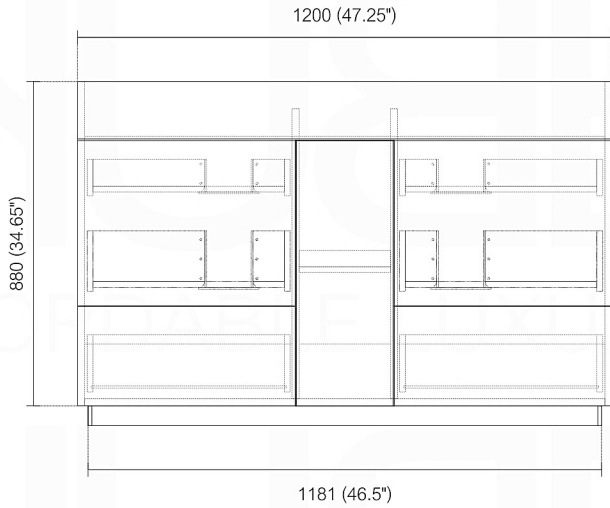

MILANO KFM48D

Sink: DL48DSINK

Dimensions:	width	depth	height
inches	47.5"	18.5"	35.12"
mm	1206	470	892

NOTE: DIMENSIONS AND TECHNICAL DETAILS ARE SUBJECT TO CHANGE WITHOUT NOTICE

. FRONT ELEVATION

. SIDE ELEVATION