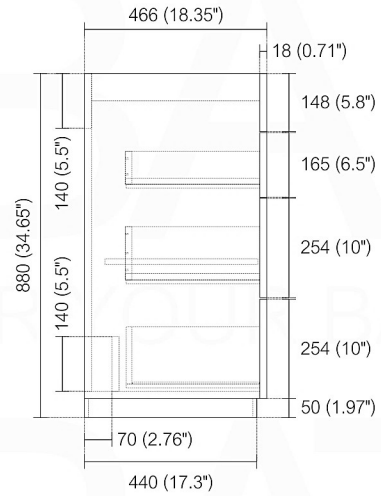

MILANO KFM48D

Sink: DL48DSINK

Dimensions:	width	depth	height
inches	47.5"	18.5"	35.12"
mm	1206	470	892

NOTE: DIMENSIONS AND TECHNICAL DETAILS ARE SUBJECT TO CHANGE WITHOUT NOTICE

. FRONT ELEVATION

. SIDE ELEVATION