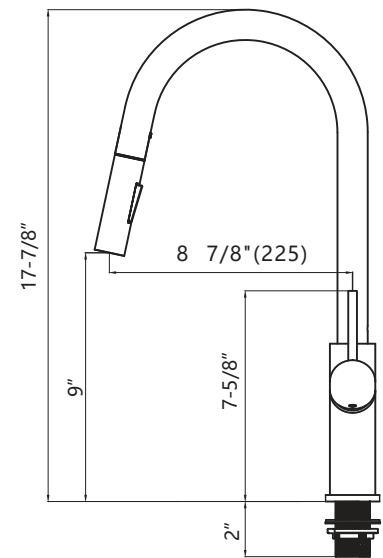

### FEATURES

- Solid brass body and spout
- Lightweight pull down with dual function spray/stream handspray
- Easy clean AeroFlo removable Aerator
- XtendHose reaches all edges of sink and beyond. 20+ inches
- 90° forward action temperature control handle will not hit backsplash
- Available in 5 finish options
- Hybrid stainless steel and nylon UltraBraid hoses for increased durability and flexibility
- All Houzer faucets are ICC certified to meet or exceed US State and Federal plumbing codes and low lead safety standards
- 5 Year Limited Warranty