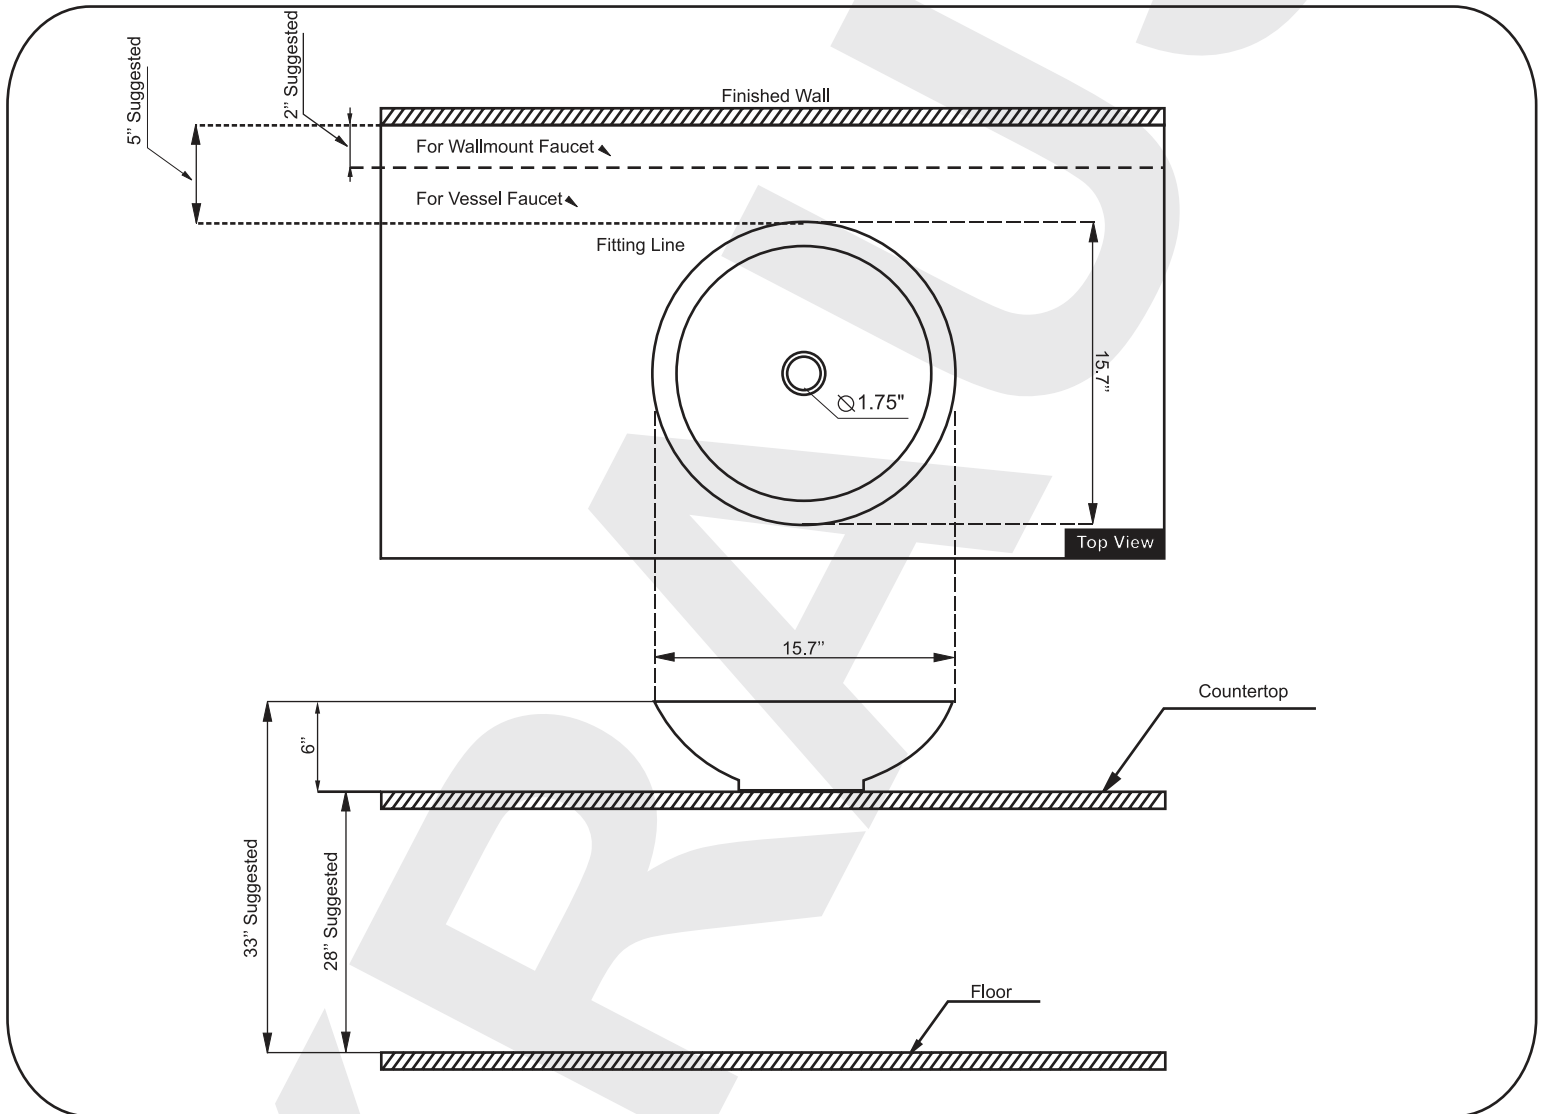

Rough-In Dimensions

PLEASE NOTE: KrausUSA utilizes the highest manufacturing standards in all of our products. However, slight variations in size and shape on select Ceramic Vessel Sinks may occur from time to time. We recommend not cutting any surfaces based on the sizes and dimensions provided until the product is received. KrausUSA shall not be held accountable for any custom installation issues. Under no circumstances will KrausUSA be held liable for the cost of the repair or replacement of installation materials including, but NOT limited to, marble, stone, granite countertops, tiles, etc. Deviations from recommended installations, misuse, neglect, abuse, modifications or alterations may void your warranty. We advise that you comply with your local building codes as they may vary from state to state.