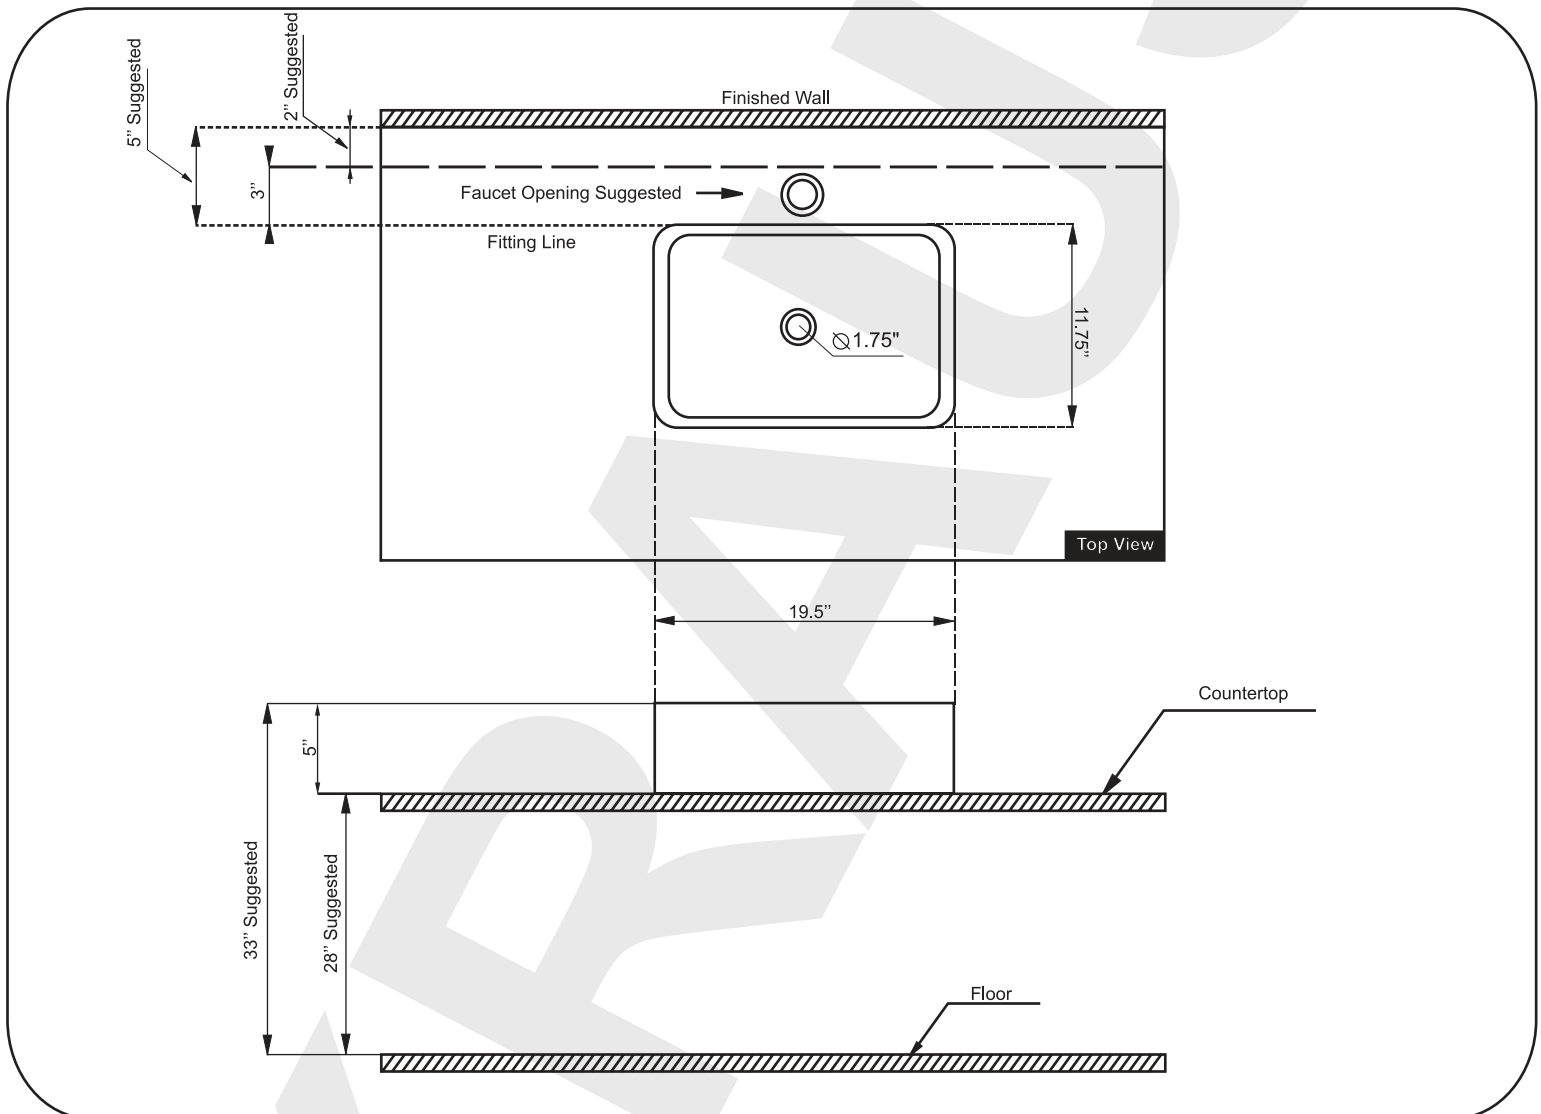

Rough-In Dimensions

Ceramic Vessel Sinks - Disclaimer

PLEASE NOTE: KrausUSA complies with the highest manufacturing standards for all of our products. However, slight variations in size and shape on select ceramic vessel sinks may occur from time to time. We recommend not cutting any surfaces based on the sizes and dimensions provided until the product is received. KrausUSA shall not be held accountable for any custom installation issues. Under no circumstances will KrausUSA be held liable for the cost of the repair or replacement of installation materials including, but NOT limited to, marble, stone, granite countertops, tiles, etc. Deviations from recommended installations, misuse, neglect, abuse, modifications or alterations may void your warranty. We advise that you comply with your local building codes as they may vary from state to state.