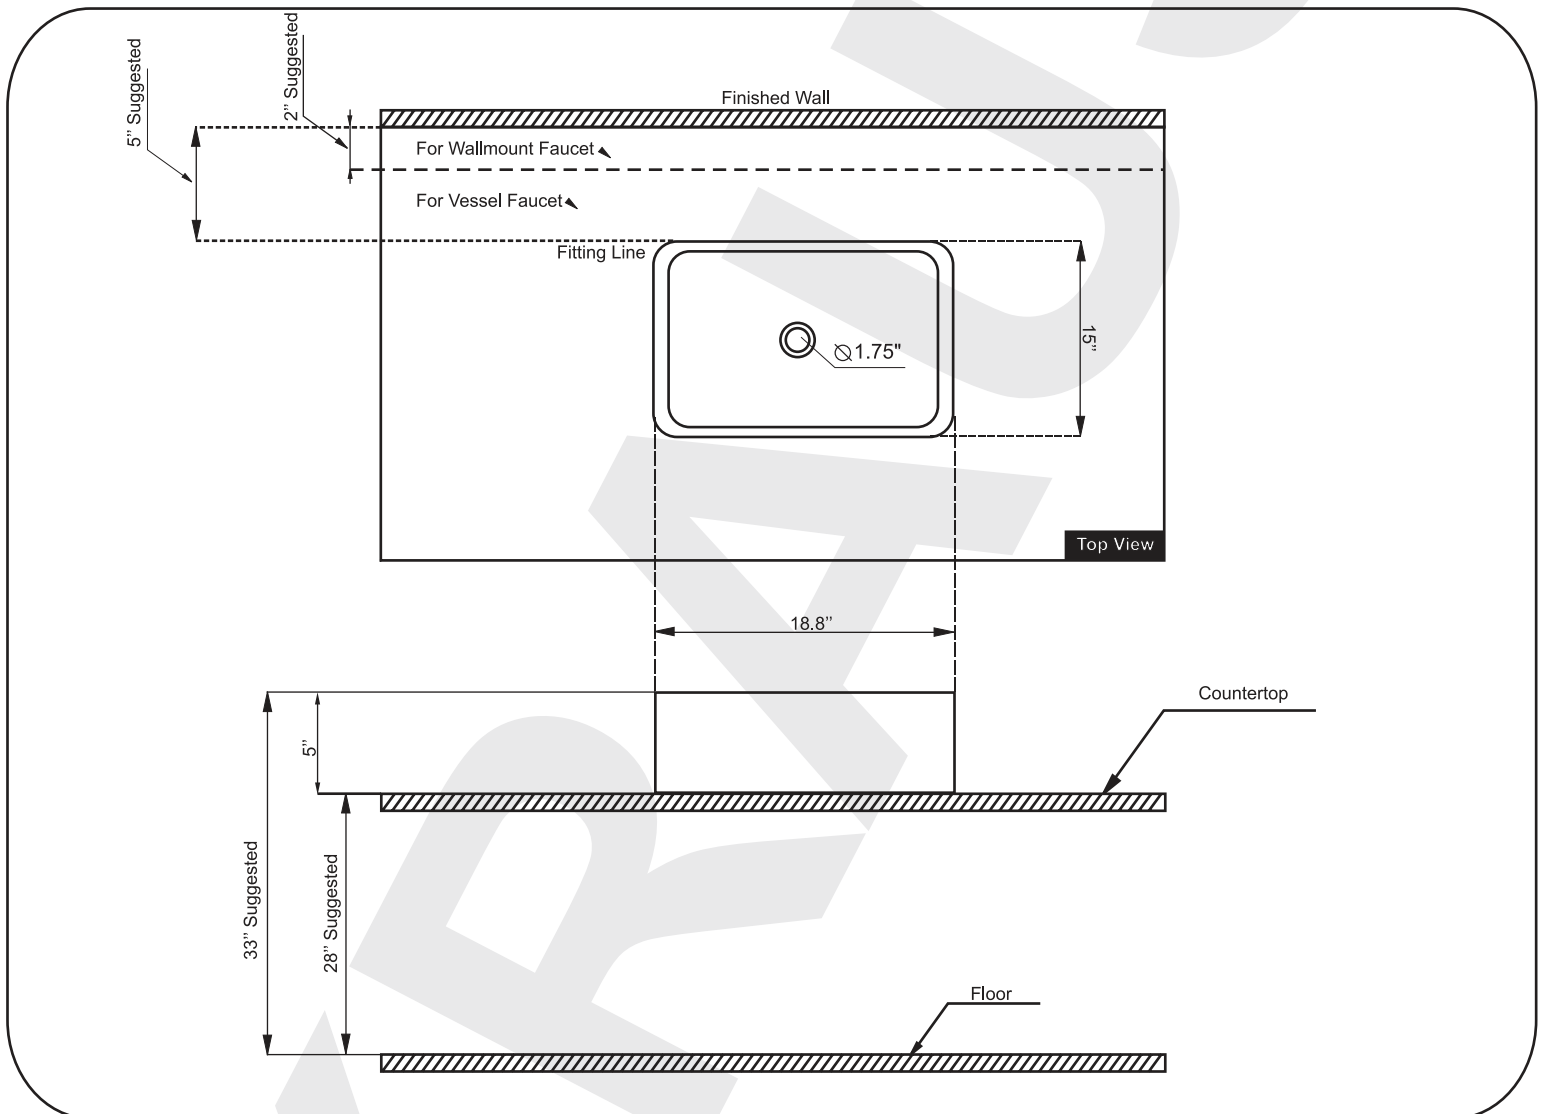

Rough-In Dimensions

Ceramic Vessel Sinks - Disclaimer

PLEASE NOTE: KrausUSA complies with the highest manufacturing standards for all of our products. However, slight variations in size and shape on select ceramic vessel sinks may occur from time to time. We recommend not cutting any surfaces based on the sizes and dimensions provided until the product is received. KrausUSA shall not be held accountable for any custom installation issues. Under no circumstances will KrausUSA be held liable for the cost of the repair or replacement of installation materials including, but NOT limited to, marble, stone, granite countertops, tiles, etc. Deviations from recommended installations, misuse, neglect, abuse, modifications or alterations may void your warranty. We advise that you comply with your local building codes as they may vary from state to state.