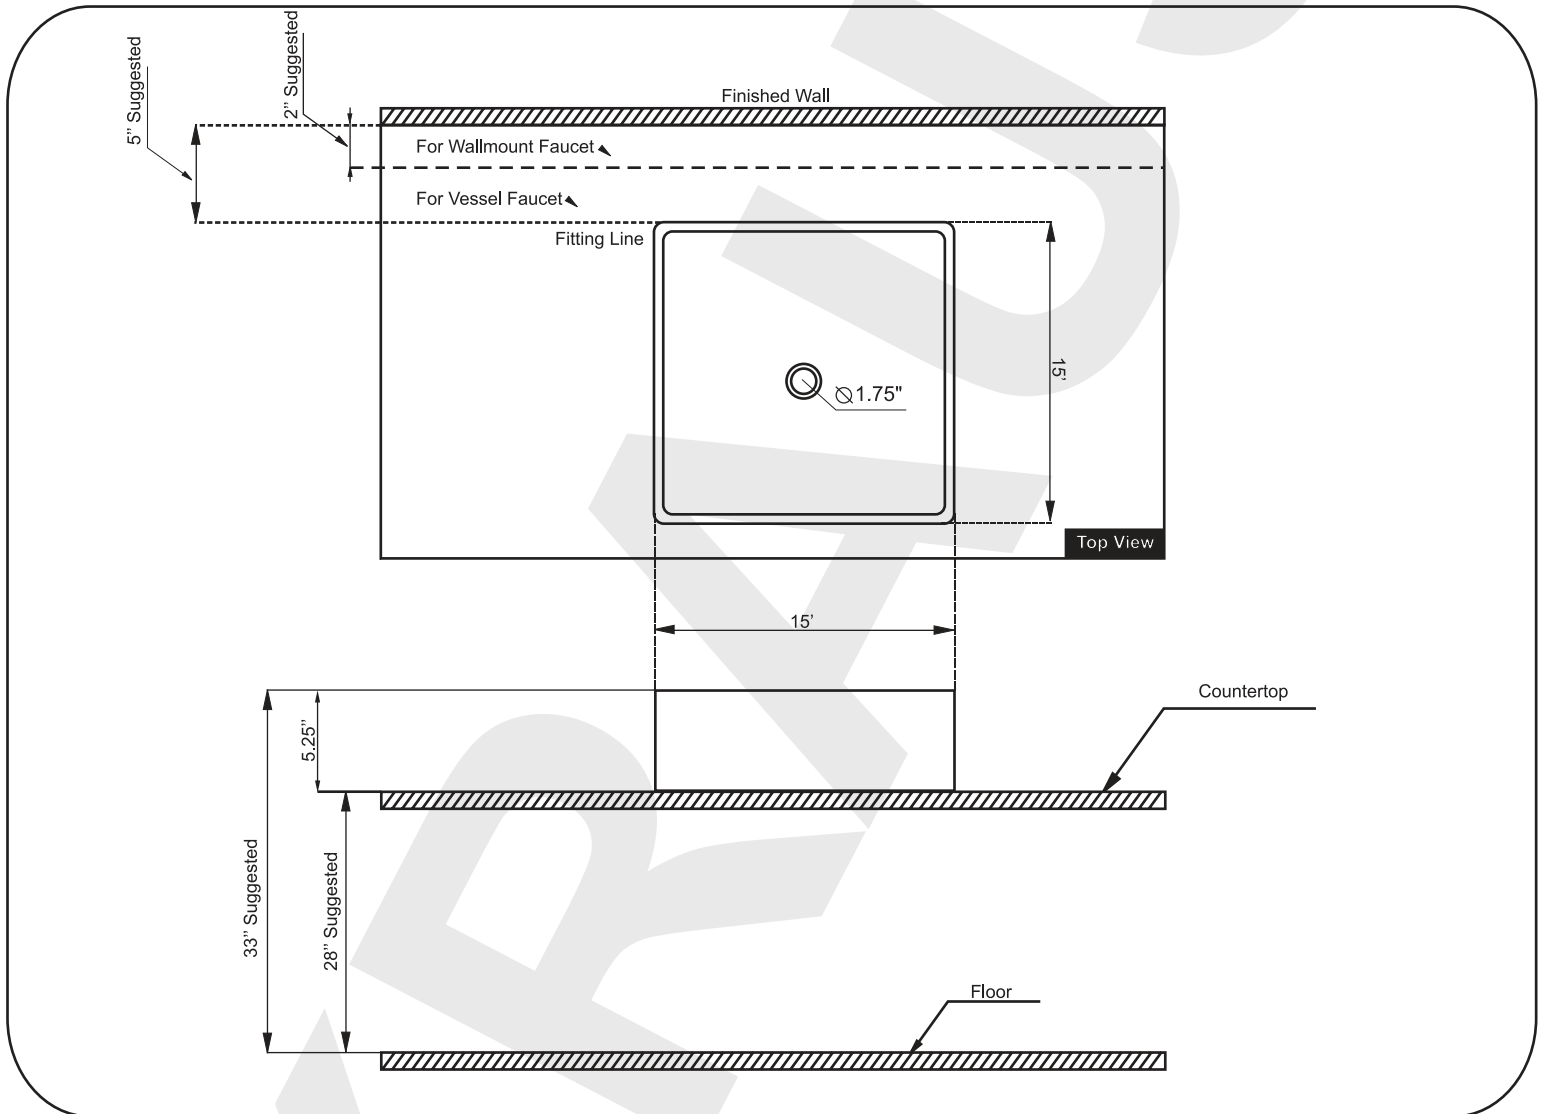

Rough-In Dimensions

Ceramic Vessel Sinks - Disclaimer

PLEASE NOTE: KrausUSA complies with the highest manufacturing standards for all of our products. However, slight variations in size and shape on select ceramic vessel sinks may occur from time to time. We recommend not cutting any surfaces based on the sizes and dimensions provided until the product is received. KrausUSA shall not be held accountable for any custom installation issues. Under no circumstances will KrausUSA be held liable for the cost of the repair or replacement of installation materials including, but NOT limited to, marble, stone, granite countertops, tiles, etc. Deviations from recommended installations, misuse, neglect, abuse, modifications or alterations may void your warranty. We advise that you comply with your local building codes as they may vary from state to state.